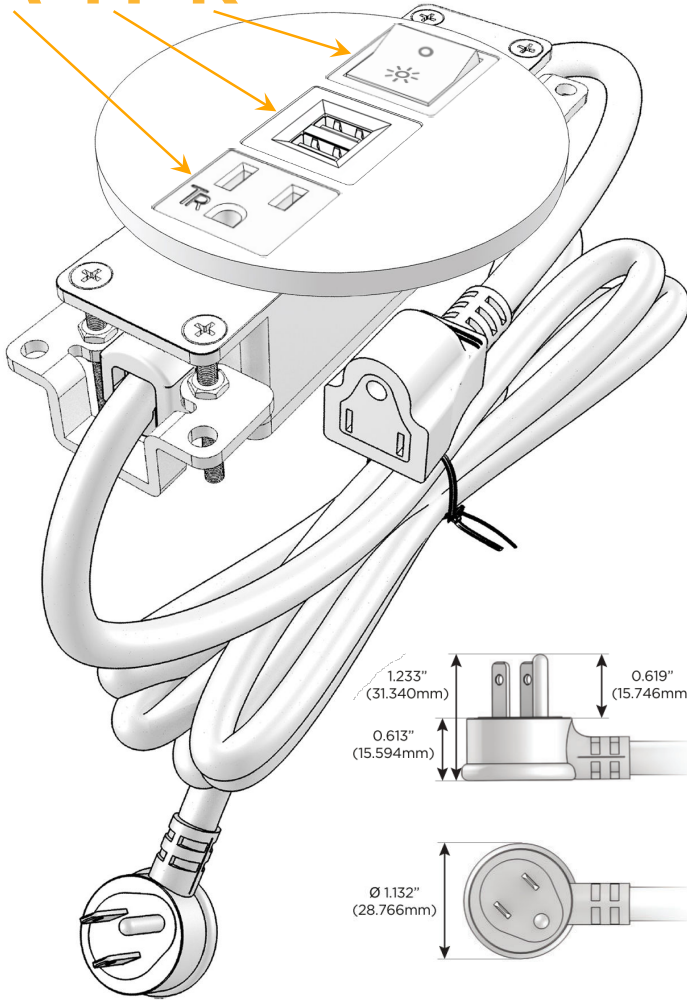

M-POWER-3T

AC POWER & DATA CONNECTIVITY SOLUTION

M-POWER-3T-AMR-BRND B

Specs:

Modules/Ports:

- **A** Tamper Resistant AC Receptacle
- **M** Double USB-A (Fast Charging Ports - 18W)
- **R** Switched AC (Rocker Switch)

A M R