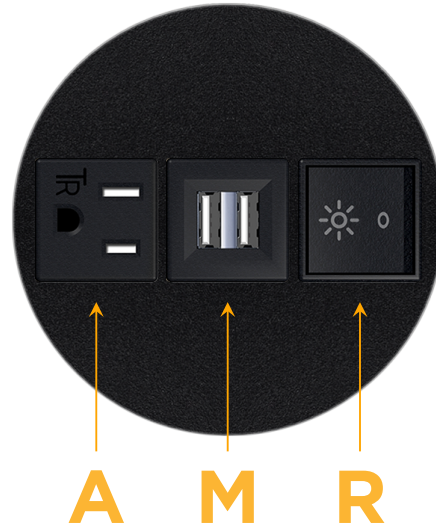

Bezel Finish: **BLACK (STEEL)**

Custom Finishes Available M-POWER-3T-AMR-BRNDDB

Features:

Module/Port Options:

- A** Tamper Resistant AC Receptacle
- E** USB-A & USB-C (20W)
- M** Double USB-A (Fast Charging Ports - 18W)
- H** HDMI
- 6** CAT 6
- 12** RJ 12
- X** Switched AC
- Y** 3-Way Switch (Low Voltage)
- V** USB-C (45W High Speed Charging Port)
- S** USB-C (25W High Speed Charging Port)
- R** Switched AC (Rocker Switch)
- D** Dimmer Switch

Plug:

Supplied with Low Profile Flat 45° Angle 120 VAC Plug

Optional Standard Straight 120 VAC Plug

Optional Straight 120 VAC Pass-through Plug

- CLEAN, COMPACT DESIGN
- STREAMLINED
- LOW PROFILE
- SIDE-EXITING CORDS
- PLUG & PLAY
- 6' AC CORD & PLUG (FLAT PLUG STANDARD)
- CUSTOMIZABLE CONFIGURATIONS AND FINISHES
- UL LISTED FOR MOUNTING IN FURNITURE
- 15A

M-POWER-3T

AC POWER & DATA CONNECTIVITY SOLUTION

M-POWER-3T-AMR-BRND B

Specs:

Modules/Ports:

- A** Tamper Resistant AC Receptacle
- M** Double USB-A (Fast Charging Ports - 18W)
- R** Switched AC (Rocker Switch)