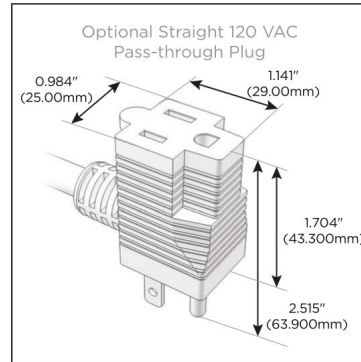

M-POWER-3T

AC POWER & DATA CONNECTIVITY SOLUTION

M-POWER-3T-AMR-BRND B

Specs:

Modules/Ports:

- **A** Tamper Resistant AC Receptacle
- **M** Double USB-A (Fast Charging Ports - 18W)
- **R** Switched AC (Rocker Switch)

A M R