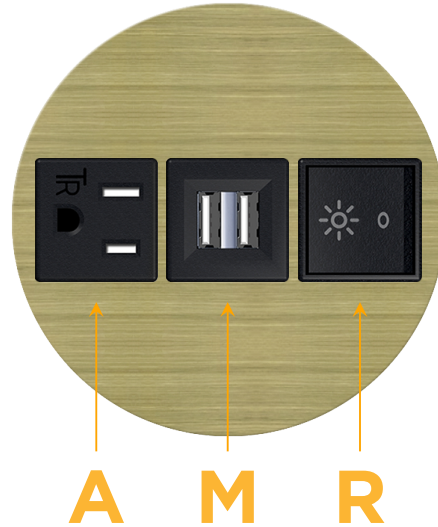

Bezel Finish: **BRASS ANTIQUED (ZINC/STEEL)**

Custom Finishes Available M-POWER-3T-AMR-BRARNDSB

Features:

Module/Port Options:

- A** Tamper Resistant AC Receptacle
- E** USB-A & USB-C (20W)
- M** Double USB-A (Fast Charging Ports - 18W)
- H** HDMI
- 6** CAT 6
- 12** RJ 12
- X** Switched AC
- Y** 3-Way Switch (Low Voltage)
- V** USB-C (45W High Speed Charging Port)
- S** USB-C (25W High Speed Charging Port)
- R** Switched AC (Rocker Switch)
- D** Dimmer Switch

Plug:

Supplied with Low Profile Flat 45° Angle 120 VAC Plug

Optional Standard Straight 120 VAC Plug

Optional Straight 120 VAC Pass-through Plug

- CLEAN, COMPACT DESIGN
- STREAMLINED
- LOW PROFILE
- SIDE-EXITING CORDS
- PLUG & PLAY
- 6' AC CORD & PLUG (FLAT PLUG STANDARD)
- CUSTOMIZABLE CONFIGURATIONS AND FINISHES
- UL LISTED FOR MOUNTING IN FURNITURE
- 15A

M-POWER-3T

AC POWER & DATA CONNECTIVITY SOLUTION

M-POWER-3T-AMR-BRARNSB

Specs:

Modules/Ports:

- A** Tamper Resistant AC Receptacle
- M** Double USB-A (Fast Charging Ports - 18W)
- R** Switched AC (Rocker Switch)