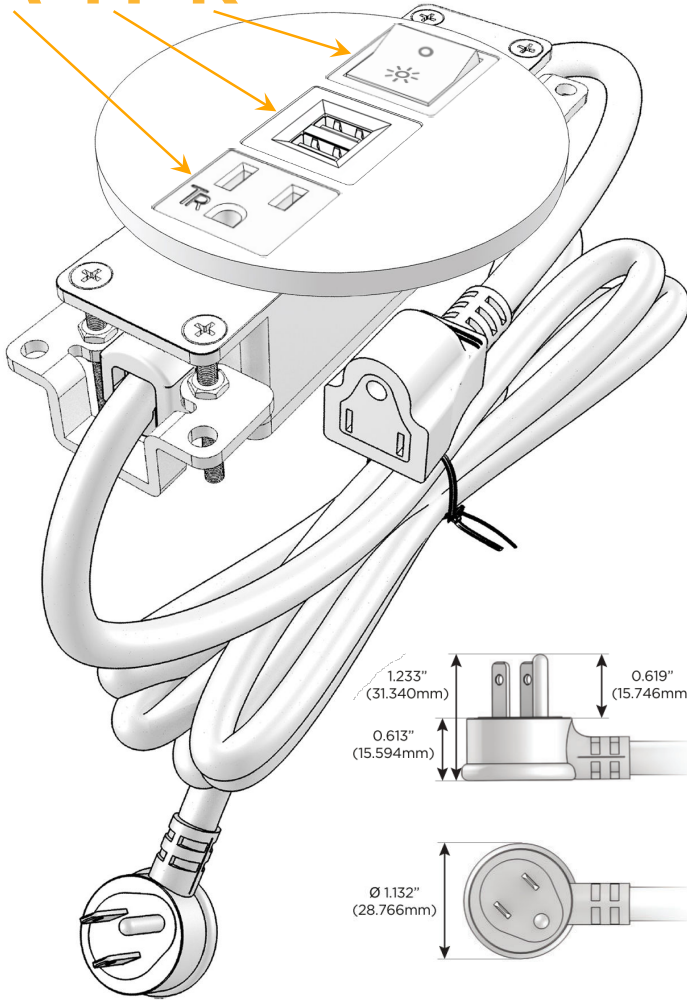

M-POWER-3T

AC POWER & DATA CONNECTIVITY SOLUTION

M-POWER-3T-AMR-BRARNSB

Specs:

Modules/Ports:

- **A** Tamper Resistant AC Receptacle
- **M** Double USB-A (Fast Charging Ports - 18W)
- **R** Switched AC (Rocker Switch)

A M R