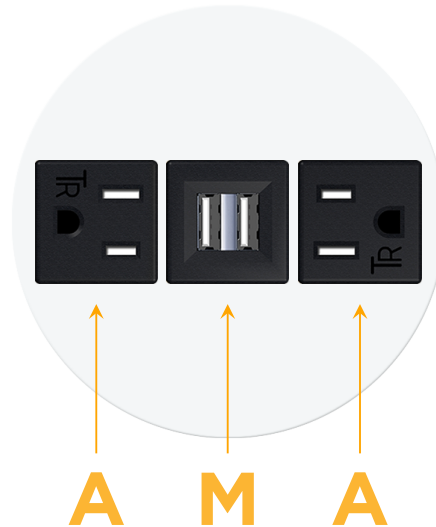

M-POWER-3T

AC POWER & DATA CONNECTIVITY SOLUTION

M-POWER-3T-AMA-WRNDB

Distributed by

Mormax Company, Inc.

8 Westchester Plaza

Elmsford, NY 10523

914-699-0101

sales@mormax.com

mormax.com

Metro Light & Power's line of power & data solutions offers sophisticated design elements combined with greater ease of installation. Streamlined and low-profile, enhanced by side-exiting cords, our outlets advance the industry with their cutting edge look and feel. We believe flexibility is key, and we provide a variety of mounting options, including the ability to mount in limited spaces. Our outlets are available in many finishes and configurations, in addition to a custom color and finish capability for our clients.

Bezel Finish: **WHITE (STEEL)**

Custom Finishes Available M-POWER-3T-AMA-WRNDB

Features:

Module/Port Options:

- **A** Tamper Resistant AC Receptacle
- **E** USB-A & USB-C (20W)
- **M** Double USB-A (Fast Charging Ports - 18W)
- **H** HDMI
- **6** CAT 6
- **12** RJ 12
- **X** Switched AC
- **Y** 3-Way Switch (Low Voltage)
- **V** USB-C (45W High Speed Charging Port)
- **S** USB-C (25W High Speed Charging Port)
- **R** Switched AC (Rocker Switch)
- **D** Dimmer Switch

Plug:

Supplied with Low Profile Flat 45° Angle 120 VAC Plug

Optional Standard Straight 120 VAC Plug

Optional Straight 120 VAC Pass-through Plug

- CLEAN, COMPACT DESIGN
- STREAMLINED
- LOW PROFILE
- SIDE-EXITING CORDS
- PLUG & PLAY
- 6' AC CORD & PLUG (FLAT PLUG STANDARD)
- CUSTOMIZABLE CONFIGURATIONS AND FINISHES
- UL LISTED FOR MOUNTING IN FURNITURE
- 15A