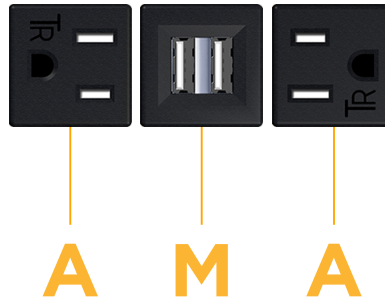

M-POWER-3T

AC POWER & DATA CONNECTIVITY SOLUTION

M-POWER-3T-AMA-SS4RNDB

Distributed by

Mormax Company, Inc.

8 Westchester Plaza

Elmsford, NY 10523

914-699-0101

sales@mormax.com

mormax.com

Metro Light & Power's line of power & data solutions offers sophisticated design elements combined with greater ease of installation. Streamlined and low-profile, enhanced by side-exiting cords, our outlets advance the industry with their cutting edge look and feel. We believe flexibility is key, and we provide a variety of mounting options, including the ability to mount in limited spaces. Our outlets are available in many finishes and configurations, in addition to a custom color and finish capability for our clients.

Bezel Finish: **BRUSHED STAINLESS (ABS)**

Custom Finishes Available M-POWER-3T-AMA-SS4RNDB

Features:

Module/Port Options:

- **A** Tamper Resistant AC Receptacle
- **E** USB-A & USB-C (20W)
- **M** Double USB-A (Fast Charging Ports - 18W)
- **H** HDMI
- **6** CAT 6
- **12** RJ 12
- **X** Switched AC
- **Y** 3-Way Switch (Low Voltage)
- **V** USB-C (45W High Speed Charging Port)
- **S** USB-C (25W High Speed Charging Port)
- **R** Switched AC (Rocker Switch)
- **D** Dimmer Switch

Plug:

- Supplied with Low Profile Flat 45° Angle 120 VAC Plug
- Optional Standard Straight 120 VAC Plug
- Optional Straight 120 VAC Pass-through Plug

- CLEAN, COMPACT DESIGN
- STREAMLINED
- LOW PROFILE
- SIDE-EXITING CORDS
- PLUG & PLAY
- 6' AC CORD & PLUG (FLAT PLUG STANDARD)
- CUSTOMIZABLE CONFIGURATIONS AND FINISHES
- UL LISTED FOR MOUNTING IN FURNITURE
- 15A