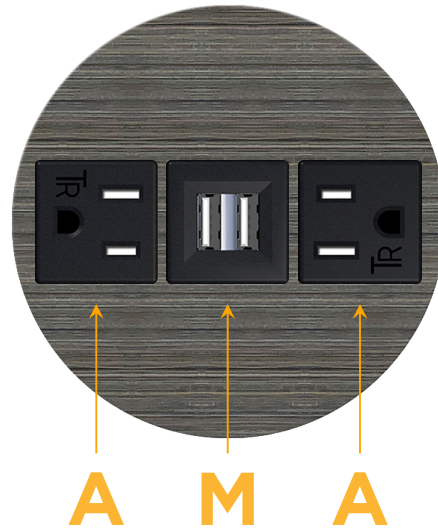

M-POWER-3T

AC POWER & DATA CONNECTIVITY SOLUTION

M-POWER-3T-AMA-S3RND5B

Distributed by

Mormax Company, Inc.

8 Westchester Plaza

Elmsford, NY 10523

914-699-0101

sales@mormax.com

mormax.com

Metro Light & Power's line of power & data solutions offers sophisticated design elements combined with greater ease of installation. Streamlined and low-profile, enhanced by side-exiting cords, our outlets advance the industry with their cutting edge look and feel. We believe flexibility is key, and we provide a variety of mounting options, including the ability to mount in limited spaces. Our outlets are available in many finishes and configurations, in addition to a custom color and finish capability for our clients.

Bezel Finish: **GUNMETAL (ZINC/STEEL)**

Custom Finishes Available M-POWER-3T-AMA-S3RND5B

Features:

Module/Port Options:

- **A** Tamper Resistant AC Receptacle
- **E** USB-A & USB-C (20W)
- **M** Double USB-A (Fast Charging Ports - 18W)
- **H** HDMI
- **6** CAT 6
- **12** RJ 12
- **X** Switched AC
- **Y** 3-Way Switch (Low Voltage)
- **V** USB-C (45W High Speed Charging Port)
- **S** USB-C (25W High Speed Charging Port)
- **R** Switched AC (Rocker Switch)
- **D** Dimmer Switch

Plug:

Supplied with Low Profile Flat 45° Angle 120 VAC Plug

Optional Standard Straight 120 VAC Plug

Optional Straight 120 VAC Pass-through Plug

- CLEAN, COMPACT DESIGN
- STREAMLINED
- LOW PROFILE
- SIDE-EXITING CORDS
- PLUG & PLAY
- 6' AC CORD & PLUG (FLAT PLUG STANDARD)
- CUSTOMIZABLE CONFIGURATIONS AND FINISHES
- UL LISTED FOR MOUNTING IN FURNITURE
- 15A