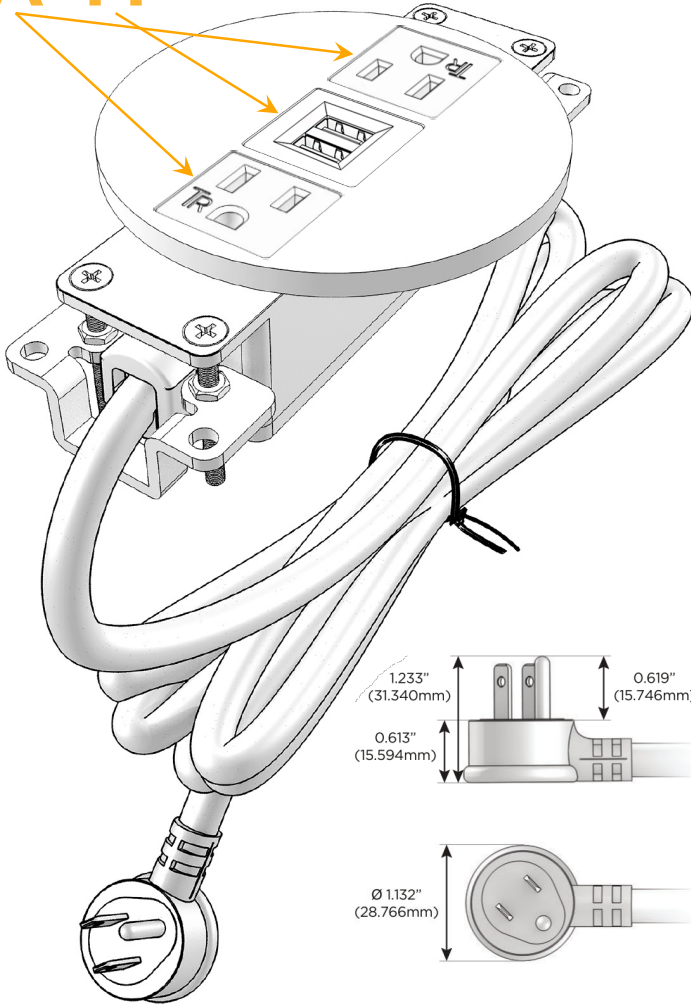

M-POWER-3T

AC POWER & DATA CONNECTIVITY SOLUTION

M-POWER-3T-AMA-S3RND5B

Specs:

Modules/Ports:

- **A** Tamper Resistant AC Receptacle
- **M** Double USB-A (Fast Charging Ports - 18W)

Distributed by

Mormax Company, Inc.

8 Westchester Plaza

Elmsford, NY 10523

914-699-0101

sales@mormax.com

mormax.com

A M