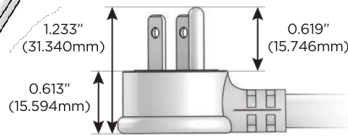

Mormax Company, Inc.

8 Westchester Plaza

Elmsford, NY 10523

914-699-0101

sales@mormax.com

mormax.com

A M