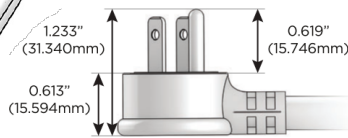

Mormax Company, Inc.

8 Westchester Plaza

Elmsford, NY 10523

914-699-0101

sales@mormax.com

mormax.com

A M