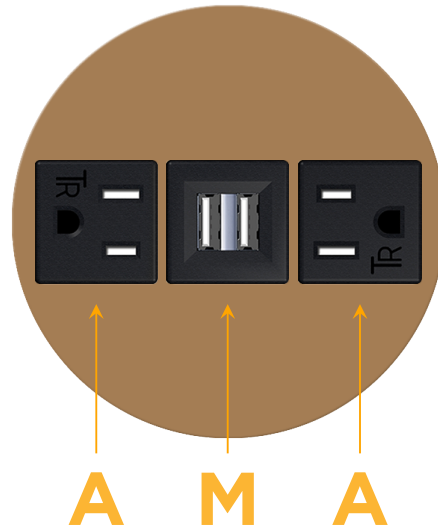

Bezel Finish: **ARCHITECTURAL BRONZE (ZINC/STEEL)**

Custom Finishes Available M-POWER-3T-AMA-BZ5RND5B

Features:

Module/Port Options:

- A** Tamper Resistant AC Receptacle
- E** USB-A & USB-C (20W)
- M** Double USB-A (Fast Charging Ports - 18W)
- H** HDMI
- 6** CAT 6
- 12** RJ 12
- X** Switched AC
- Y** 3-Way Switch (Low Voltage)
- V** USB-C (45W High Speed Charging Port)
- S** USB-C (25W High Speed Charging Port)
- R** Switched AC (Rocker Switch)
- D** Dimmer Switch

Plug:

Supplied with Low Profile Flat 45° Angle 120 VAC Plug

Optional Standard Straight 120 VAC Plug

Optional Straight 120 VAC Pass-through Plug

- CLEAN, COMPACT DESIGN
- STREAMLINED
- LOW PROFILE
- SIDE-EXITING CORDS
- PLUG & PLAY
- 6' AC CORD & PLUG (FLAT PLUG STANDARD)
- CUSTOMIZABLE CONFIGURATIONS AND FINISHES
- UL LISTED FOR MOUNTING IN FURNITURE
- 15A

M-POWER-3T

AC POWER & DATA CONNECTIVITY SOLUTION

M-POWER-3T-AMA-BZ5RNSB

Specs:

Modules/Ports:

- A** Tamper Resistant AC Receptacle
- M** Double USB-A (Fast Charging Ports - 18W)

Distributed by

Mormax Company, Inc.