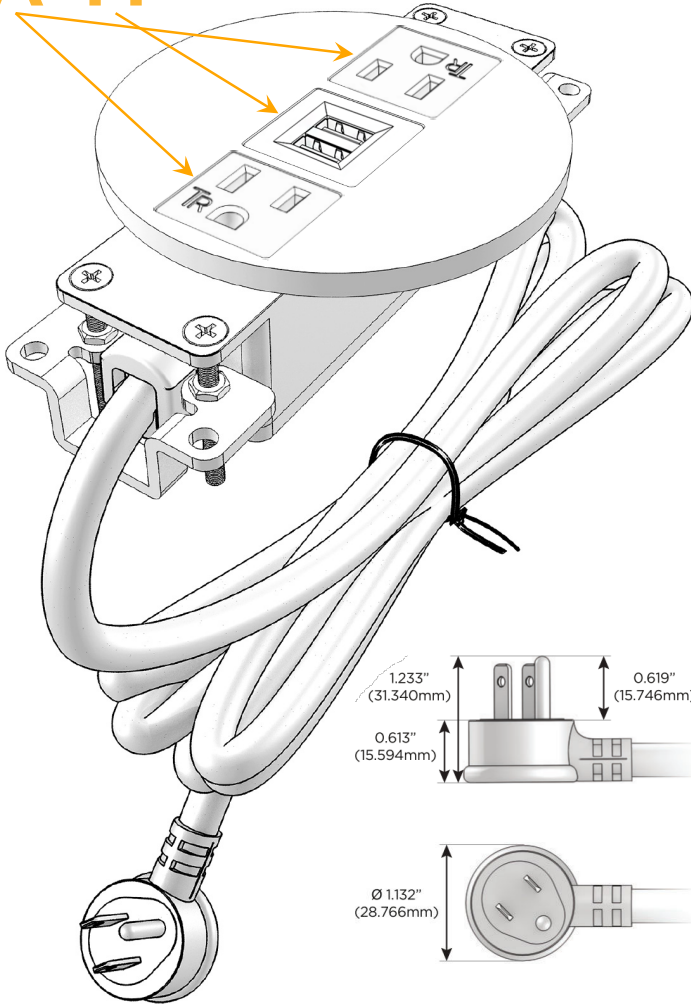

M-POWER-3T

AC POWER & DATA CONNECTIVITY SOLUTION

M-POWER-3T-AMA-BZ5RNSB

Specs:

Modules/Ports:

- **A** Tamper Resistant AC Receptacle
- **M** Double USB-A (Fast Charging Ports - 18W)

Distributed by

Mormax Company, Inc.

8 Westchester Plaza

Elmsford, NY 10523

914-699-0101

sales@mormax.com

mormax.com

A M