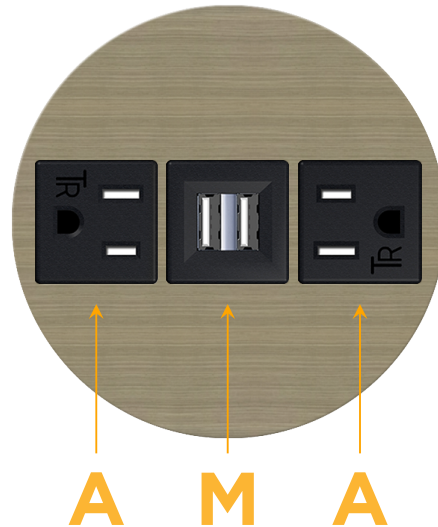

M-POWER-3T

AC POWER & DATA CONNECTIVITY SOLUTION

M-POWER-3T-AMA-BZ5ARNDSB

Distributed by

Mormax Company, Inc.

8 Westchester Plaza

Elmsford, NY 10523

914-699-0101

sales@mormax.com

mormax.com

Metro Light & Power's line of power & data solutions offers sophisticated design elements combined with greater ease of installation. Streamlined and low-profile, enhanced by side-exiting cords, our outlets advance the industry with their cutting edge look and feel. We believe flexibility is key, and we provide a variety of mounting options, including the ability to mount in limited spaces. Our outlets are available in many finishes and configurations, in addition to a custom color and finish capability for our clients.

Bezel Finish: **ANTIQUED ARCHITECTURAL BRONZE (ZINC/STEEL)**

Custom Finishes Available M-POWER-3T-AMA-BZ5ARNDSB

Features:

Module/Port Options:

- **A** Tamper Resistant AC Receptacle
- **E** USB-A & USB-C (20W)
- **M** Double USB-A (Fast Charging Ports - 18W)
- **H** HDMI
- **6** CAT 6
- **12** RJ 12
- **X** Switched AC
- **Y** 3-Way Switch (Low Voltage)
- **V** USB-C (45W High Speed Charging Port)
- **S** USB-C (25W High Speed Charging Port)
- **R** Switched AC (Rocker Switch)
- **D** Dimmer Switch

Plug:

Supplied with Low Profile Flat 45° Angle 120 VAC Plug

Optional Standard Straight 120 VAC Plug

Optional Straight 120 VAC Pass-through Plug

- CLEAN, COMPACT DESIGN
- STREAMLINED
- LOW PROFILE
- SIDE-EXITING CORDS
- PLUG & PLAY
- 6' AC CORD & PLUG (FLAT PLUG STANDARD)
- CUSTOMIZABLE CONFIGURATIONS AND FINISHES
- UL LISTED FOR MOUNTING IN FURNITURE
- 15A