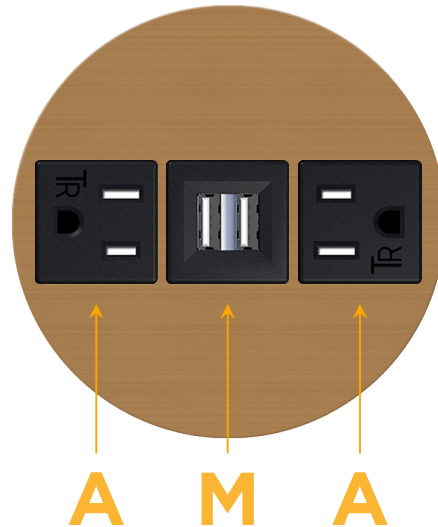

Bezel Finish: **SOLID BRONZE BRUSHED**

Custom Finishes Available M-POWER-3T-AMA-BZ4RNDB

Features:

Module/Port Options:

- A** Tamper Resistant AC Receptacle
- E** USB-A & USB-C (20W)
- M** Double USB-A (Fast Charging Ports - 18W)
- H** HDMI
- 6** CAT 6
- 12** RJ 12
- X** Switched AC
- Y** 3-Way Switch (Low Voltage)
- V** USB-C (45W High Speed Charging Port)
- S** USB-C (25W High Speed Charging Port)
- R** Switched AC (Rocker Switch)
- D** Dimmer Switch

Plug:

Supplied with Low Profile Flat 45° Angle 120 VAC Plug

Optional Standard Straight 120 VAC Plug

Optional Straight 120 VAC Pass-through Plug

- CLEAN, COMPACT DESIGN
- STREAMLINED
- LOW PROFILE
- SIDE-EXITING CORDS
- PLUG & PLAY
- 6' AC CORD & PLUG (FLAT PLUG STANDARD)
- CUSTOMIZABLE CONFIGURATIONS AND FINISHES
- UL LISTED FOR MOUNTING IN FURNITURE
- 15A

M-POWER-3T

AC POWER & DATA CONNECTIVITY SOLUTION

M-POWER-3T-AMA-BZ4RND8

Specs:

Modules/Ports:

- A** Tamper Resistant AC Receptacle
- M** Double USB-A (Fast Charging Ports - 18W)

Distributed by

Mormax Company, Inc.