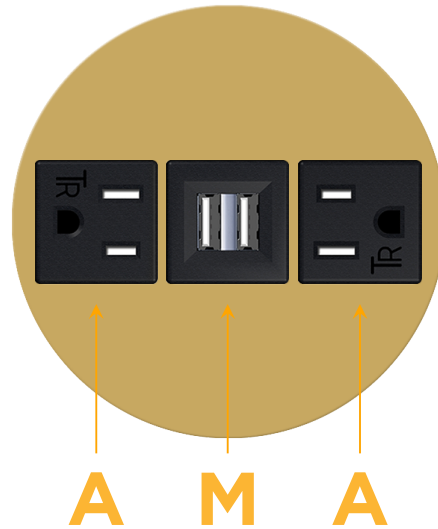

M-POWER-3T

AC POWER & DATA CONNECTIVITY SOLUTION

M-POWER-3T-AMA-BRRNDB

Distributed by

Mormax Company, Inc.

8 Westchester Plaza

Elmsford, NY 10523

914-699-0101

sales@mormax.com

mormax.com

Metro Light & Power's line of power & data solutions offers sophisticated design elements combined with greater ease of installation. Streamlined and low-profile, enhanced by side-exiting cords, our outlets advance the industry with their cutting edge look and feel. We believe flexibility is key, and we provide a variety of mounting options, including the ability to mount in limited spaces. Our outlets are available in many finishes and configurations, in addition to a custom color and finish capability for our clients.

Bezel Finish: **SOLID BRASS**

Custom Finishes Available M-POWER-3T-AMA-BRRNDB

Features:

Module/Port Options:

- **A** Tamper Resistant AC Receptacle
- **E** USB-A & USB-C (20W)
- **M** Double USB-A (Fast Charging Ports - 18W)
- **H** HDMI
- **6** CAT 6
- **12** RJ 12
- **X** Switched AC
- **Y** 3-Way Switch (Low Voltage)
- **V** USB-C (45W High Speed Charging Port)
- **S** USB-C (25W High Speed Charging Port)
- **R** Switched AC (Rocker Switch)
- **D** Dimmer Switch

Plug:

Supplied with Low Profile Flat 45° Angle 120 VAC Plug

Optional Standard Straight 120 VAC Plug

Optional Straight 120 VAC Pass-through Plug

- CLEAN, COMPACT DESIGN
- STREAMLINED
- LOW PROFILE
- SIDE-EXITING CORDS
- PLUG & PLAY
- 6' AC CORD & PLUG (FLAT PLUG STANDARD)
- CUSTOMIZABLE CONFIGURATIONS AND FINISHES
- UL LISTED FOR MOUNTING IN FURNITURE
- 15A