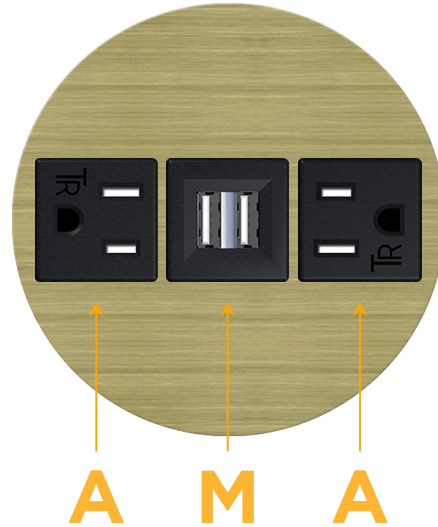

M-POWER-3T

AC POWER & DATA CONNECTIVITY SOLUTION

M-POWER-3T-AMA-BRARNDSB

Distributed by

Mormax Company, Inc.

8 Westchester Plaza

Elmsford, NY 10523

914-699-0101

sales@mormax.com

mormax.com

Metro Light & Power's line of power & data solutions offers sophisticated design elements combined with greater ease of installation. Streamlined and low-profile, enhanced by side-exiting cords, our outlets advance the industry with their cutting edge look and feel. We believe flexibility is key, and we provide a variety of mounting options, including the ability to mount in limited spaces. Our outlets are available in many finishes and configurations, in addition to a custom color and finish capability for our clients.

Bezel Finish: **BRASS ANTIQUED (ZINC/STEEL)**

Custom Finishes Available M-POWER-3T-AMA-BRARNDSB

Features:

Module/Port Options:

- **A** Tamper Resistant AC Receptacle
- **E** USB-A & USB-C (20W)
- **M** Double USB-A (Fast Charging Ports - 18W)
- **H** HDMI
- **6** CAT 6
- **12** RJ 12
- **X** Switched AC
- **Y** 3-Way Switch (Low Voltage)
- **V** USB-C (45W High Speed Charging Port)
- **S** USB-C (25W High Speed Charging Port)
- **R** Switched AC (Rocker Switch)
- **D** Dimmer Switch

Plug:

Supplied with Low Profile Flat 45° Angle 120 VAC Plug

Optional Standard Straight 120 VAC Plug

Optional Straight 120 VAC Pass-through Plug

- CLEAN, COMPACT DESIGN
- STREAMLINED
- LOW PROFILE
- SIDE-EXITING CORDS
- PLUG & PLAY
- 6' AC CORD & PLUG (FLAT PLUG STANDARD)
- CUSTOMIZABLE CONFIGURATIONS AND FINISHES
- UL LISTED FOR MOUNTING IN FURNITURE
- 15A