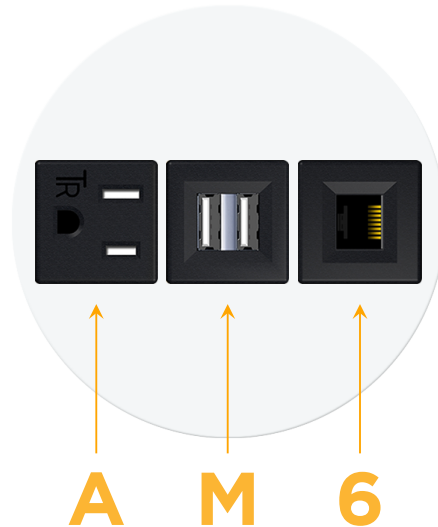

Bezel Finish: **WHITE (STEEL)**

Custom Finishes Available M-POWER-3T-AM6-WRNDB

Features:

Module/Port Options:

- A** Tamper Resistant AC Receptacle
- E** USB-A & USB-C (20W)
- M** Double USB-A (Fast Charging Ports - 18W)
- H** HDMI
- 6** CAT 6
- 12** RJ 12
- X** Switched AC
- Y** 3-Way Switch (Low Voltage)
- V** USB-C (45W High Speed Charging Port)
- S** USB-C (25W High Speed Charging Port)
- R** Switched AC (Rocker Switch)
- D** Dimmer Switch

Plug:

Supplied with Low Profile Flat 45° Angle 120 VAC Plug

Optional Standard Straight 120 VAC Plug

Optional Straight 120 VAC Pass-through Plug

- CLEAN, COMPACT DESIGN
- STREAMLINED
- LOW PROFILE
- SIDE-EXITING CORDS
- PLUG & PLAY
- 6' AC CORD & PLUG (FLAT PLUG STANDARD)
- CUSTOMIZABLE CONFIGURATIONS AND FINISHES
- UL LISTED FOR MOUNTING IN FURNITURE
- 15A

M-POWER-3T

AC POWER & DATA CONNECTIVITY SOLUTION

M-POWER-3T-AM6-WRNDB

Specs:

Modules/Ports:

- A** Tamper Resistant AC Receptacle
- M** Double USB-A (Fast Charging Ports - 18W)
- 6** CAT 6

A M 6

TOP