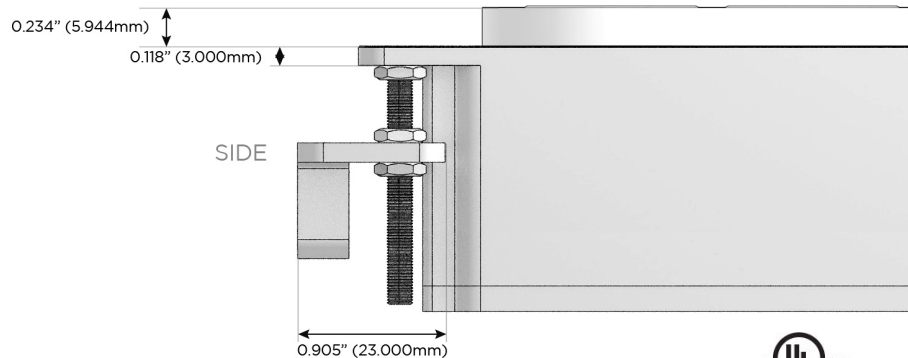

M-POWER-3T

AC POWER & DATA CONNECTIVITY SOLUTION

M-POWER-3T-AM6-WRNDB

Specs:

Modules/Ports:

- A** Tamper Resistant AC Receptacle
- M** Double USB-A (Fast Charging Ports - 18W)
- 6** CAT 6

A M 6

TOP