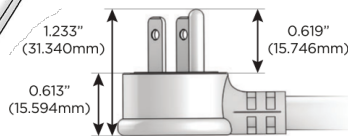

M-POWER-3T

AC POWER & DATA CONNECTIVITY SOLUTION

M-POWER-3T-AM6-WRNDB

Specs:

Modules/Ports:

- A** Tamper Resistant AC Receptacle
- M** Double USB-A (Fast Charging Ports - 18W)
- 6** CAT 6

A M 6

TOP