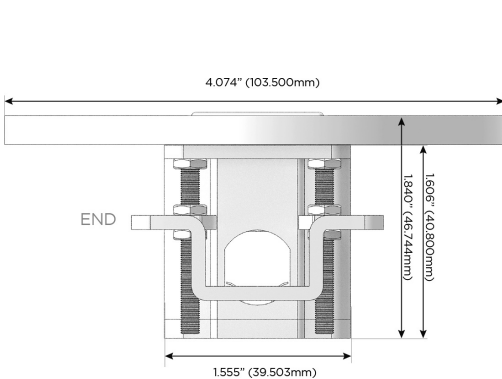

Plug:

Supplied with Low Profile Flat 45° Angle 120 VAC Plug

Optional Standard Straight 120 VAC Plug

Optional Straight 120 VAC Pass-through Plug

- CLEAN, COMPACT DESIGN
- STREAMLINED
- LOW PROFILE
- SIDE-EXITING CORDS
- PLUG & PLAY
- 6' AC CORD & PLUG (FLAT PLUG STANDARD)
- CUSTOMIZABLE CONFIGURATIONS AND FINISHES
- UL LISTED FOR MOUNTING IN FURNITURE
- 15A

M-POWER-3T

AC POWER & DATA CONNECTIVITY SOLUTION

M-POWER-3T-AM6-WRNDB

Specs:

Modules/Ports:

- A** Tamper Resistant AC Receptacle
- M** Double USB-A (Fast Charging Ports - 18W)
- 6** CAT 6

A M 6

TOP