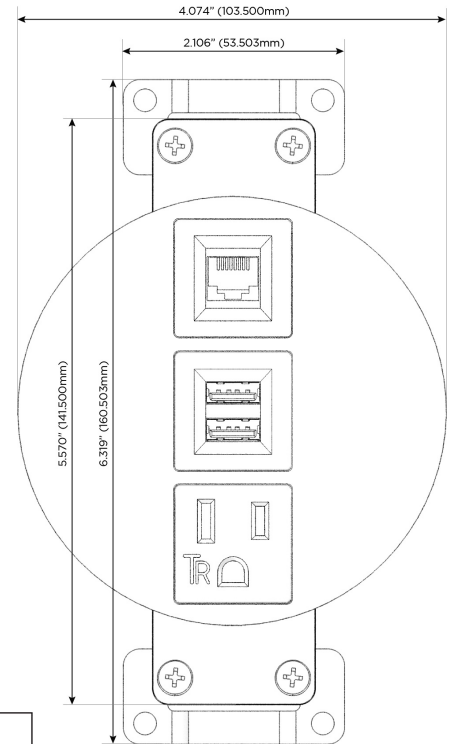

Bezel Finish: **WHITE (STEEL)**

Custom Finishes Available M-POWER-3T-AM6-WRNDB

Features:

Module/Port Options:

- A** Tamper Resistant AC Receptacle
- E** USB-A & USB-C (20W)
- M** Double USB-A (Fast Charging Ports - 18W)
- H** HDMI
- 6** CAT 6
- 12** RJ 12
- X** Switched AC
- Y** 3-Way Switch (Low Voltage)
- V** USB-C (45W High Speed Charging Port)
- S** USB-C (25W High Speed Charging Port)
- R** Switched AC (Rocker Switch)
- D** Dimmer Switch

Plug:

Supplied with Low Profile Flat 45° Angle 120 VAC Plug

Optional Standard Straight 120 VAC Plug

Optional Straight 120 VAC Pass-through Plug

- CLEAN, COMPACT DESIGN
- STREAMLINED
- LOW PROFILE
- SIDE-EXITING CORDS
- PLUG & PLAY
- 6' AC CORD & PLUG (FLAT PLUG STANDARD)
- CUSTOMIZABLE CONFIGURATIONS AND FINISHES
- UL LISTED FOR MOUNTING IN FURNITURE
- 15A

M-POWER-3T

AC POWER & DATA CONNECTIVITY SOLUTION

M-POWER-3T-AM6-WRNDB

Specs:

Modules/Ports:

- A** Tamper Resistant AC Receptacle
- M** Double USB-A (Fast Charging Ports - 18W)
- 6** CAT 6

A M 6

TOP