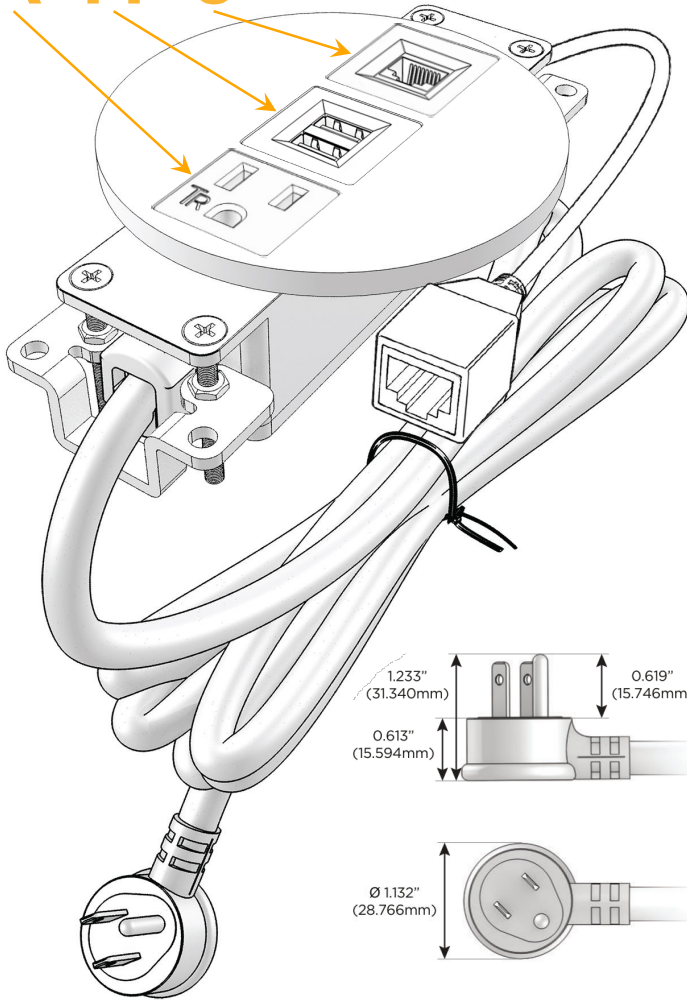

Bezel Finish: **WHITE (STEEL)**

Custom Finishes Available M-POWER-3T-AM6-WRNDB

Features:

Module/Port Options:

- A** Tamper Resistant AC Receptacle
- E** USB-A & USB-C (20W)
- M** Double USB-A (Fast Charging Ports - 18W)
- H** HDMI
- 6** CAT 6
- 12** RJ 12
- X** Switched AC
- Y** 3-Way Switch (Low Voltage)
- V** USB-C (45W High Speed Charging Port)
- S** USB-C (25W High Speed Charging Port)
- R** Switched AC (Rocker Switch)
- D** Dimmer Switch

Plug:

Supplied with Low Profile Flat 45° Angle 120 VAC Plug

Optional Standard Straight 120 VAC Plug

Optional Straight 120 VAC Pass-through Plug

- CLEAN, COMPACT DESIGN
- STREAMLINED
- LOW PROFILE
- SIDE-EXITING CORDS
- PLUG & PLAY
- 6' AC CORD & PLUG (FLAT PLUG STANDARD)
- CUSTOMIZABLE CONFIGURATIONS AND FINISHES
- UL LISTED FOR MOUNTING IN FURNITURE
- 15A

M-POWER-3T

AC POWER & DATA CONNECTIVITY SOLUTION

M-POWER-3T-AM6-WRNDB

Specs:

Modules/Ports:

- A** Tamper Resistant AC Receptacle
- M** Double USB-A (Fast Charging Ports - 18W)
- 6** CAT 6

A M 6

TOP