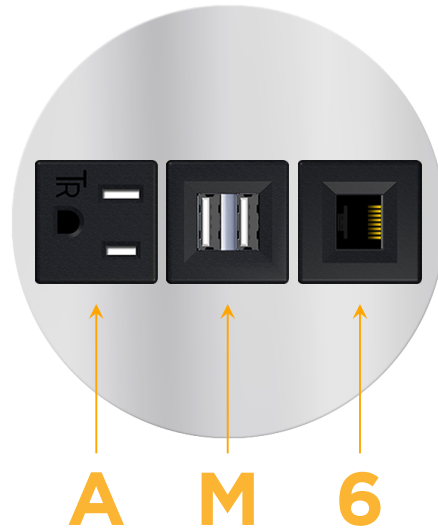

Bezel Finish: **STAINLESS STEEL MIRROR FINISH**

Custom Finishes Available M-POWER-3T-AM6-SS8RNDB

Features:

Module/Port Options:

- A** Tamper Resistant AC Receptacle
- E** USB-A & USB-C (20W)
- M** Double USB-A (Fast Charging Ports - 18W)
- H** HDMI
- 6** CAT 6
- 12** RJ 12
- X** Switched AC
- Y** 3-Way Switch (Low Voltage)
- V** USB-C (45W High Speed Charging Port)
- S** USB-C (25W High Speed Charging Port)
- R** Switched AC (Rocker Switch)
- D** Dimmer Switch

Plug:

Supplied with Low Profile Flat 45° Angle 120 VAC Plug

Optional Standard Straight 120 VAC Plug

Optional Straight 120 VAC Pass-through Plug

- CLEAN, COMPACT DESIGN
- STREAMLINED
- LOW PROFILE
- SIDE-EXITING CORDS
- PLUG & PLAY
- 6' AC CORD & PLUG (FLAT PLUG STANDARD)
- CUSTOMIZABLE CONFIGURATIONS AND FINISHES
- UL LISTED FOR MOUNTING IN FURNITURE
- 15A

M-POWER-3T

AC POWER & DATA CONNECTIVITY SOLUTION

M-POWER-3T-AM6-SS8RND8

Specs:

Modules/Ports:

- A** Tamper Resistant AC Receptacle
- M** Double USB-A (Fast Charging Ports - 18W)
- 6** CAT 6

A M 6

Distributed by