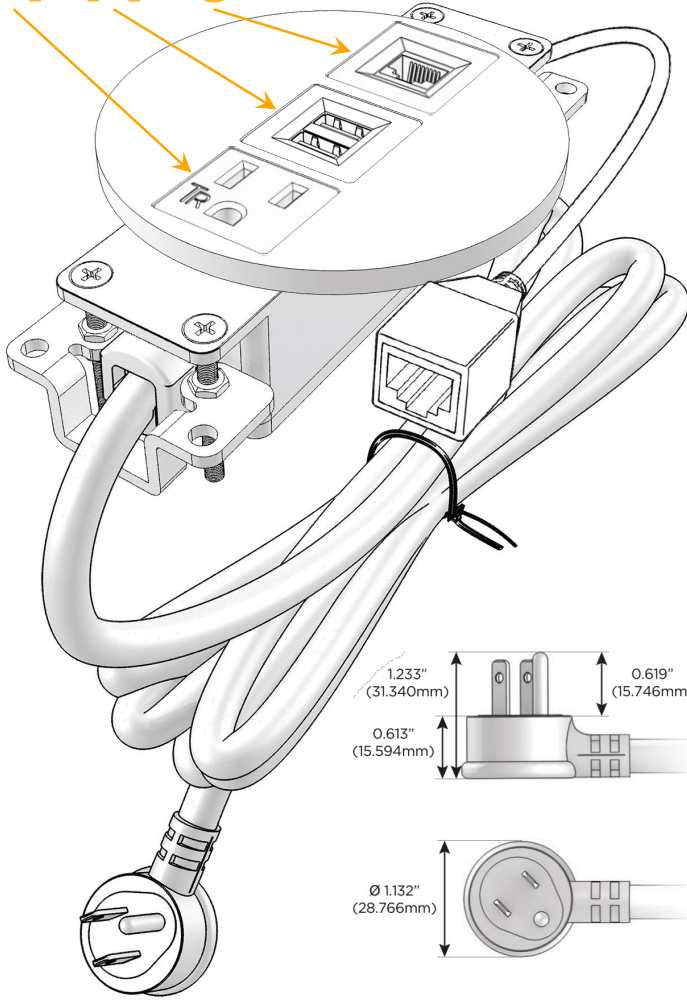

Bezel Finish: **STAINLESS STEEL MIRROR FINISH**

Custom Finishes Available M-POWER-3T-AM6-SS8RNDB

Features:

Module/Port Options:

- A** Tamper Resistant AC Receptacle
- E** USB-A & USB-C (20W)
- M** Double USB-A (Fast Charging Ports - 18W)
- H** HDMI
- 6** CAT 6
- 12** RJ 12
- X** Switched AC
- Y** 3-Way Switch (Low Voltage)
- V** USB-C (45W High Speed Charging Port)
- S** USB-C (25W High Speed Charging Port)
- R** Switched AC (Rocker Switch)
- D** Dimmer Switch

Plug:

Supplied with Low Profile Flat 45° Angle 120 VAC Plug

Optional Standard Straight 120 VAC Plug

Optional Straight 120 VAC Pass-through Plug

- CLEAN, COMPACT DESIGN
- STREAMLINED
- LOW PROFILE
- SIDE-EXITING CORDS
- PLUG & PLAY
- 6' AC CORD & PLUG (FLAT PLUG STANDARD)
- CUSTOMIZABLE CONFIGURATIONS AND FINISHES
- UL LISTED FOR MOUNTING IN FURNITURE
- 15A

M-POWER-3T

AC POWER & DATA CONNECTIVITY SOLUTION

M-POWER-3T-AM6-SS8RND8

Specs:

Modules/Ports:

- A** Tamper Resistant AC Receptacle
- M** Double USB-A (Fast Charging Ports - 18W)
- 6** CAT 6

A M 6

Distributed by