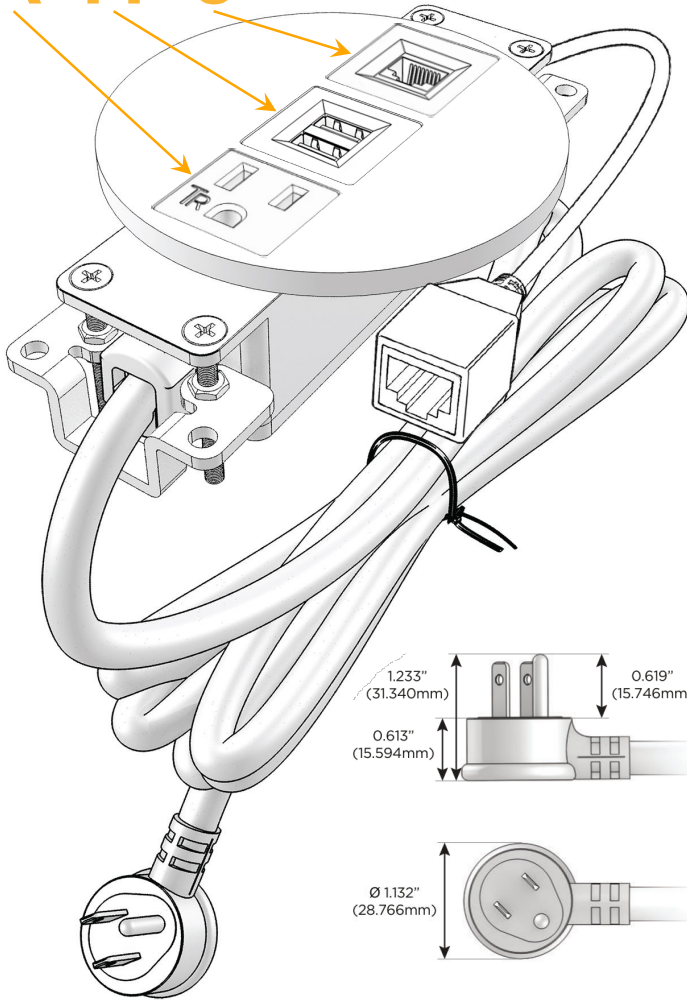

M-POWER-3T

AC POWER & DATA CONNECTIVITY SOLUTION

M-POWER-3T-AM6-SS4RND

Specs:

Modules/Ports:

- **A** Tamper Resistant AC Receptacle
- **M** Double USB-A (Fast Charging Ports - 18W)
- **6** CAT 6

A M 6