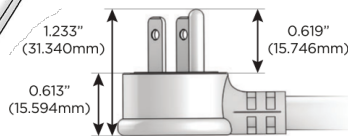

M-POWER-3T

AC POWER & DATA CONNECTIVITY SOLUTION

M-POWER-3T-AM6-SS4RND

Specs:

Modules/Ports:

- **A** Tamper Resistant AC Receptacle
- **M** Double USB-A (Fast Charging Ports - 18W)
- **6** CAT 6

A M 6