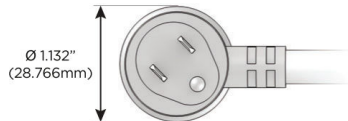

M-POWER-3T

AC POWER & DATA CONNECTIVITY SOLUTION

M-POWER-3T-AM6-SS4RND

Specs:

Modules/Ports:

- **A** Tamper Resistant AC Receptacle
- **M** Double USB-A (Fast Charging Ports - 18W)
- **6** CAT 6

A M 6