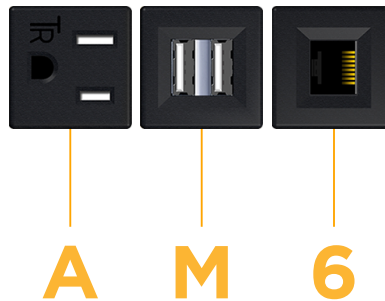

M-POWER-3T

AC POWER & DATA CONNECTIVITY SOLUTION

M-POWER-3T-AM6-SS4RNDB

Distributed by

Mormax Company, Inc.

8 Westchester Plaza

Elmsford, NY 10523

914-699-0101

sales@mormax.com

mormax.com

Metro Light & Power's line of power & data solutions offers sophisticated design elements combined with greater ease of installation. Streamlined and low-profile, enhanced by side-exiting cords, our outlets advance the industry with their cutting edge look and feel. We believe flexibility is key, and we provide a variety of mounting options, including the ability to mount in limited spaces. Our outlets are available in many finishes and configurations, in addition to a custom color and finish capability for our clients.

Bezel Finish: **BRUSHED STAINLESS (ABS)**

Custom Finishes Available M-POWER-3T-AM6-SS4RNDB

Features:

Module/Port Options:

- A Tamper Resistant AC Receptacle
- E USB-A & USB-C (20W)
- M Double USB-A (Fast Charging Ports - 18W)
- H HDMI
- 6 CAT 6
- 12 RJ 12
- X Switched AC
- Y 3-Way Switch (Low Voltage)
- V USB-C (45W High Speed Charging Port)
- S USB-C (25W High Speed Charging Port)
- R Switched AC (Rocker Switch)
- D Dimmer Switch

Plug:

- Supplied with Low Profile Flat 45° Angle 120 VAC Plug
- Optional Standard Straight 120 VAC Plug
- Optional Straight 120 VAC Pass-through Plug

- CLEAN, COMPACT DESIGN
- STREAMLINED
- LOW PROFILE
- SIDE-EXITING CORDS
- PLUG & PLAY
- 6' AC CORD & PLUG (FLAT PLUG STANDARD)
- CUSTOMIZABLE CONFIGURATIONS AND FINISHES
- UL LISTED FOR MOUNTING IN FURNITURE
- 15A