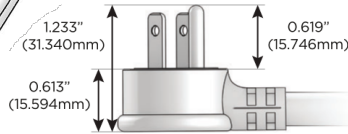

### Plug:

Supplied with Low Profile Flat 45° Angle 120 VAC Plug

Optional Standard Straight 120 VAC Plug

Optional Straight 120 VAC Pass-through Plug

- CLEAN, COMPACT DESIGN
- STREAMLINED
- LOW PROFILE
- SIDE-EXITING CORDS
- PLUG & PLAY
- 6' AC CORD & PLUG (FLAT PLUG STANDARD)
- CUSTOMIZABLE CONFIGURATIONS AND FINISHES
- UL LISTED FOR MOUNTING IN FURNITURE
- 15A

# M-POWER-3T

AC POWER & DATA CONNECTIVITY SOLUTION

M-POWER-3T-AM6-S3RND5B

Specs:

**Modules/Ports:**

- A** Tamper Resistant AC Receptacle
- M** Double USB-A (Fast Charging Ports - 18W)
- 6** CAT 6

**A M 6**

TOP