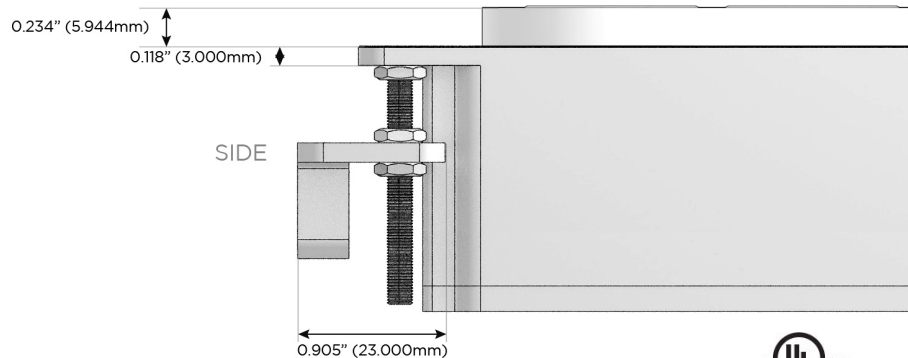

# M-POWER-3T

AC POWER & DATA CONNECTIVITY SOLUTION

M-POWER-3T-AM6-S3RND5B

Specs:

**Modules/Ports:**

- A** Tamper Resistant AC Receptacle
- M** Double USB-A (Fast Charging Ports - 18W)
- 6** CAT 6

**A M 6**

TOP