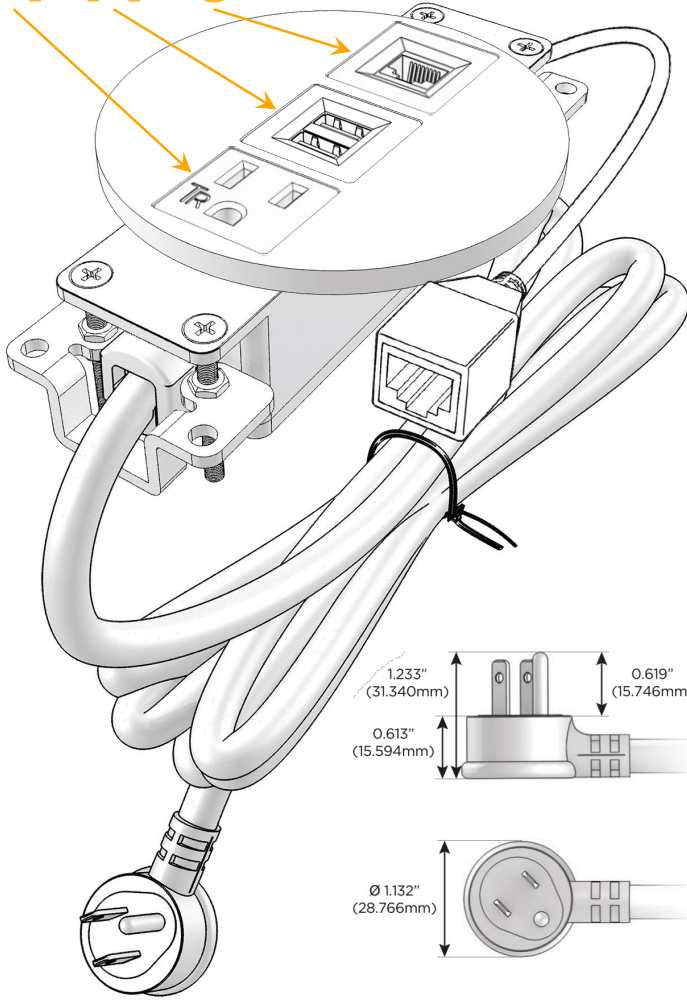

### Module/Port Options:

- A** Tamper Resistant AC Receptacle
- E** USB-A & USB-C (20W)
- M** Double USB-A (Fast Charging Ports - 18W)
- H** HDMI
- 6** CAT 6
- 12** RJ 12
- X** Switched AC
- Y** 3-Way Switch (Low Voltage)
- V** USB-C (45W High Speed Charging Port)
- S** USB-C (25W High Speed Charging Port)
- R** Switched AC (Rocker Switch)
- D** Dimmer Switch

### Plug:

Supplied with Low Profile Flat 45° Angle 120 VAC Plug

Optional Standard Straight 120 VAC Plug

Optional Straight 120 VAC Pass-through Plug

- CLEAN, COMPACT DESIGN
- STREAMLINED
- LOW PROFILE
- SIDE-EXITING CORDS
- PLUG & PLAY
- 6' AC CORD & PLUG (FLAT PLUG STANDARD)
- CUSTOMIZABLE CONFIGURATIONS AND FINISHES
- UL LISTED FOR MOUNTING IN FURNITURE
- 15A

# M-POWER-3T

AC POWER & DATA CONNECTIVITY SOLUTION

M-POWER-3T-AM6-S3RND5B

Specs:

**Modules/Ports:**

- A** Tamper Resistant AC Receptacle
- M** Double USB-A (Fast Charging Ports - 18W)
- 6** CAT 6

**A M 6**

TOP