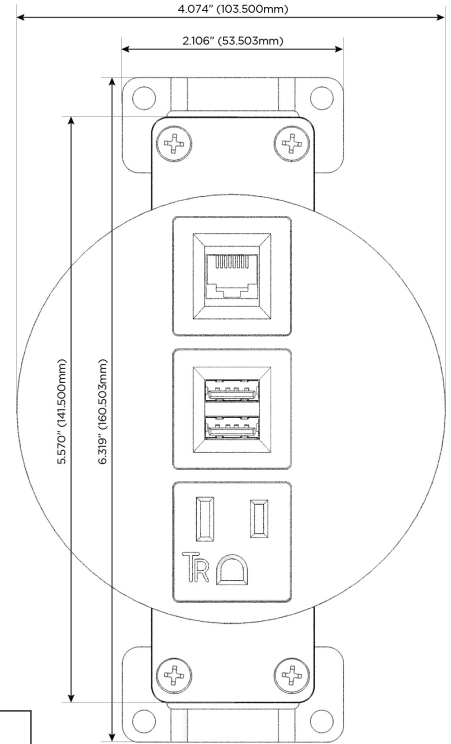

### Module/Port Options:

- A** Tamper Resistant AC Receptacle
- E** USB-A & USB-C (20W)
- M** Double USB-A (Fast Charging Ports - 18W)
- H** HDMI
- 6** CAT 6
- 12** RJ 12
- X** Switched AC
- Y** 3-Way Switch (Low Voltage)
- V** USB-C (45W High Speed Charging Port)
- S** USB-C (25W High Speed Charging Port)
- R** Switched AC (Rocker Switch)
- D** Dimmer Switch

### Plug:

Supplied with Low Profile Flat 45° Angle 120 VAC Plug

Optional Standard Straight 120 VAC Plug

Optional Straight 120 VAC Pass-through Plug

- CLEAN, COMPACT DESIGN
- STREAMLINED
- LOW PROFILE
- SIDE-EXITING CORDS
- PLUG & PLAY
- 6' AC CORD & PLUG (FLAT PLUG STANDARD)
- CUSTOMIZABLE CONFIGURATIONS AND FINISHES
- UL LISTED FOR MOUNTING IN FURNITURE
- 15A

# M-POWER-3T

AC POWER & DATA CONNECTIVITY SOLUTION

M-POWER-3T-AM6-S3RND5B

Specs:

**Modules/Ports:**

- A** Tamper Resistant AC Receptacle
- M** Double USB-A (Fast Charging Ports - 18W)
- 6** CAT 6

**A M 6**

TOP