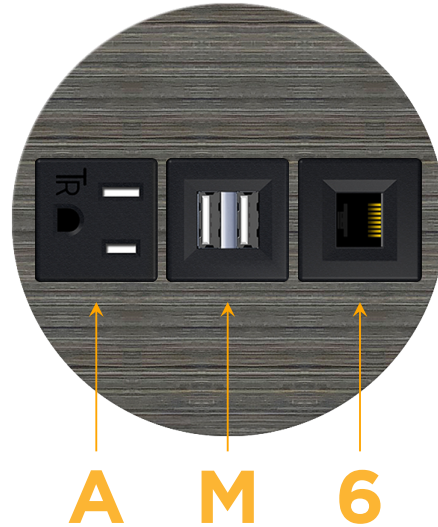

M-POWER-3T

AC POWER & DATA CONNECTIVITY SOLUTION

M-POWER-3T-AM6-S3RND5B

Distributed by

Mormax Company, Inc.

8 Westchester Plaza

Elmsford, NY 10523

914-699-0101

sales@mormax.com

mormax.com

Metro Light & Power's line of power & data solutions offers sophisticated design elements combined with greater ease of installation. Streamlined and low-profile, enhanced by side-exiting cords, our outlets advance the industry with their cutting edge look and feel. We believe flexibility is key, and we provide a variety of mounting options, including the ability to mount in limited spaces. Our outlets are available in many finishes and configurations, in addition to a custom color and finish capability for our clients.

Bezel Finish: **GUNMETAL (ZINC/STEEL)**

Custom Finishes Available M-POWER-3T-AM6-S3RND5B

Features:

Module/Port Options:

- **A** Tamper Resistant AC Receptacle
- **E** USB-A & USB-C (20W)
- **M** Double USB-A (Fast Charging Ports - 18W)
- **H** HDMI
- **6** CAT 6
- **12** RJ 12
- **X** Switched AC
- **Y** 3-Way Switch (Low Voltage)
- **V** USB-C (45W High Speed Charging Port)
- **S** USB-C (25W High Speed Charging Port)
- **R** Switched AC (Rocker Switch)
- **D** Dimmer Switch

Plug:

Supplied with Low Profile Flat 45° Angle 120 VAC Plug

Optional Standard Straight 120 VAC Plug

Optional Straight 120 VAC Pass-through Plug

- CLEAN, COMPACT DESIGN
- STREAMLINED
- LOW PROFILE
- SIDE-EXITING CORDS
- PLUG & PLAY
- 6' AC CORD & PLUG (FLAT PLUG STANDARD)
- CUSTOMIZABLE CONFIGURATIONS AND FINISHES
- UL LISTED FOR MOUNTING IN FURNITURE
- 15A