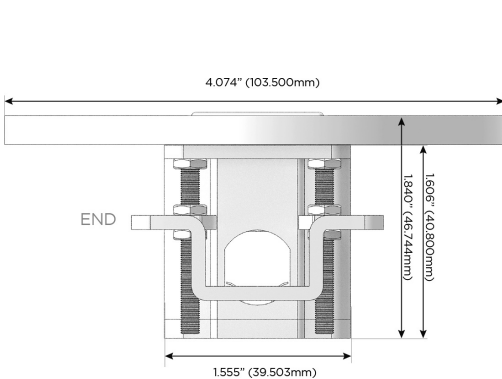

### Plug:

Supplied with Low Profile Flat 45° Angle 120 VAC Plug

Optional Standard Straight 120 VAC Plug

Optional Straight 120 VAC Pass-through Plug

- CLEAN, COMPACT DESIGN
- STREAMLINED
- LOW PROFILE
- SIDE-EXITING CORDS
- PLUG & PLAY
- 6' AC CORD & PLUG (FLAT PLUG STANDARD)
- CUSTOMIZABLE CONFIGURATIONS AND FINISHES
- UL LISTED FOR MOUNTING IN FURNITURE
- 15A

# M-POWER-3T

AC POWER & DATA CONNECTIVITY SOLUTION

M-POWER-3T-AM6-S3RND5B

Specs:

**Modules/Ports:**

- A** Tamper Resistant AC Receptacle
- M** Double USB-A (Fast Charging Ports - 18W)
- 6** CAT 6

**A M 6**

TOP