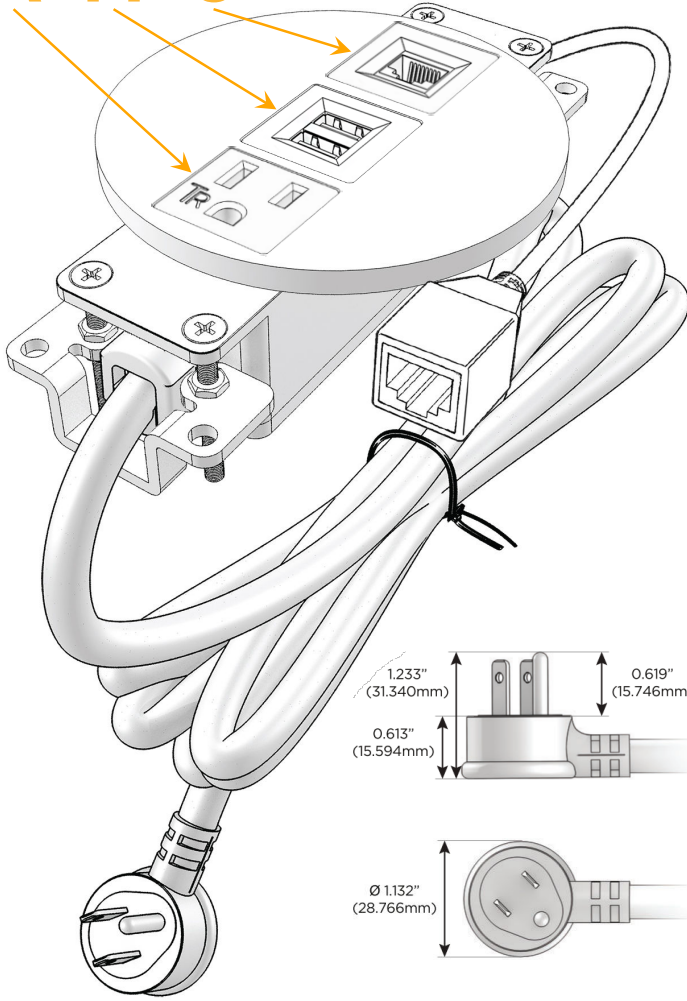

### Module/Port Options:

- A** Tamper Resistant AC Receptacle
- E** USB-A & USB-C (20W)
- M** Double USB-A (Fast Charging Ports - 18W)
- H** HDMI
- 6** CAT 6
- 12** RJ 12
- X** Switched AC
- Y** 3-Way Switch (Low Voltage)
- V** USB-C (45W High Speed Charging Port)
- S** USB-C (25W High Speed Charging Port)
- R** Switched AC (Rocker Switch)
- D** Dimmer Switch

### Plug:

Supplied with Low Profile Flat 45° Angle 120 VAC Plug

Optional Standard Straight 120 VAC Plug

Optional Straight 120 VAC Pass-through Plug

- CLEAN, COMPACT DESIGN
- STREAMLINED
- LOW PROFILE
- SIDE-EXITING CORDS
- PLUG & PLAY
- 6' AC CORD & PLUG (FLAT PLUG STANDARD)
- CUSTOMIZABLE CONFIGURATIONS AND FINISHES
- UL LISTED FOR MOUNTING IN FURNITURE
- 15A

# M-POWER-3T

AC POWER & DATA CONNECTIVITY SOLUTION

M-POWER-3T-AM6-CRRNDSB

Specs:

**Modules/Ports:**

- A** Tamper Resistant AC Receptacle
- M** Double USB-A (Fast Charging Ports - 18W)
- 6** CAT 6

**A M 6**

Distributed by