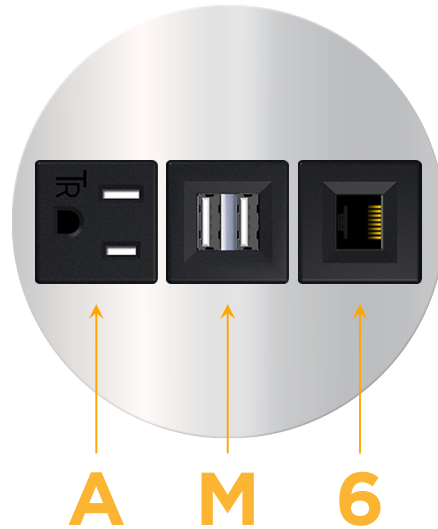

M-POWER-3T

AC POWER & DATA CONNECTIVITY SOLUTION

M-POWER-3T-AM6-CRRNDSB

Distributed by

Mormax Company, Inc.

8 Westchester Plaza

Elmsford, NY 10523

914-699-0101

sales@mormax.com

mormax.com

Metro Light & Power's line of power & data solutions offers sophisticated design elements combined with greater ease of installation. Streamlined and low-profile, enhanced by side-exiting cords, our outlets advance the industry with their cutting edge look and feel. We believe flexibility is key, and we provide a variety of mounting options, including the ability to mount in limited spaces. Our outlets are available in many finishes and configurations, in addition to a custom color and finish capability for our clients.

Bezel Finish: **CHROME (ZINC/STEEL)**

Custom Finishes Available M-POWER-3T-AM6-CRRNDSB

Features:

Module/Port Options:

- **A** Tamper Resistant AC Receptacle
- **E** USB-A & USB-C (20W)
- **M** Double USB-A (Fast Charging Ports - 18W)
- **H** HDMI
- **6** CAT 6
- **12** RJ 12
- **X** Switched AC
- **Y** 3-Way Switch (Low Voltage)
- **V** USB-C (45W High Speed Charging Port)
- **S** USB-C (25W High Speed Charging Port)
- **R** Switched AC (Rocker Switch)
- **D** Dimmer Switch

Plug:

Supplied with Low Profile Flat 45° Angle 120 VAC Plug

Optional Standard Straight 120 VAC Plug

Optional Straight 120 VAC Pass-through Plug

- CLEAN, COMPACT DESIGN
- STREAMLINED
- LOW PROFILE
- SIDE-EXITING CORDS
- PLUG & PLAY
- 6' AC CORD & PLUG (FLAT PLUG STANDARD)
- CUSTOMIZABLE CONFIGURATIONS AND FINISHES
- UL LISTED FOR MOUNTING IN FURNITURE
- 15A