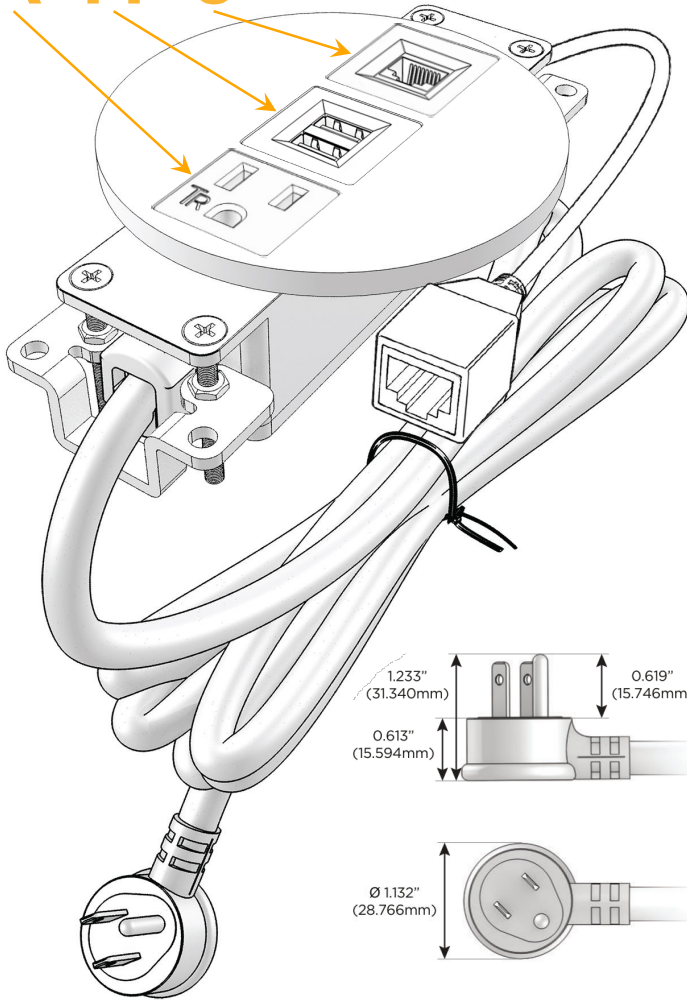

Bezel Finish: **STANDARD BRONZE (ZINC/STEEL)**

Custom Finishes Available M-POWER-3T-AM6-BZRNSB

Features:

Module/Port Options:

- A** Tamper Resistant AC Receptacle
- E** USB-A & USB-C (20W)
- M** Double USB-A (Fast Charging Ports - 18W)
- H** HDMI
- 6** CAT 6
- 12** RJ 12
- X** Switched AC
- Y** 3-Way Switch (Low Voltage)
- V** USB-C (45W High Speed Charging Port)
- S** USB-C (25W High Speed Charging Port)
- R** Switched AC (Rocker Switch)
- D** Dimmer Switch

Plug:

Supplied with Low Profile Flat 45° Angle 120 VAC Plug

Optional Standard Straight 120 VAC Plug

Optional Straight 120 VAC Pass-through Plug

- CLEAN, COMPACT DESIGN
- STREAMLINED
- LOW PROFILE
- SIDE-EXITING CORDS
- PLUG & PLAY
- 6' AC CORD & PLUG (FLAT PLUG STANDARD)
- CUSTOMIZABLE CONFIGURATIONS AND FINISHES
- UL LISTED FOR MOUNTING IN FURNITURE
- 15A

M-POWER-3T

AC POWER & DATA CONNECTIVITY SOLUTION

M-POWER-3T-AM6-BZRNSB

Specs:

Modules/Ports:

- A** Tamper Resistant AC Receptacle
- M** Double USB-A (Fast Charging Ports - 18W)
- 6** CAT 6

A M 6

Distributed by