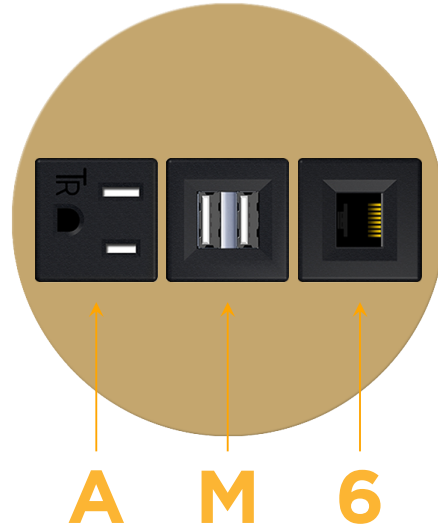

Bezel Finish: **STANDARD BRONZE (ZINC/STEEL)**

Custom Finishes Available M-POWER-3T-AM6-BZRNSB

Features:

Module/Port Options:

- A** Tamper Resistant AC Receptacle
- E** USB-A & USB-C (20W)
- M** Double USB-A (Fast Charging Ports - 18W)
- H** HDMI
- 6** CAT 6
- 12** RJ 12
- X** Switched AC
- Y** 3-Way Switch (Low Voltage)
- V** USB-C (45W High Speed Charging Port)
- S** USB-C (25W High Speed Charging Port)
- R** Switched AC (Rocker Switch)
- D** Dimmer Switch

Plug:

Supplied with Low Profile Flat 45° Angle 120 VAC Plug

Optional Standard Straight 120 VAC Plug

Optional Straight 120 VAC Pass-through Plug

- CLEAN, COMPACT DESIGN
- STREAMLINED
- LOW PROFILE
- SIDE-EXITING CORDS
- PLUG & PLAY
- 6' AC CORD & PLUG (FLAT PLUG STANDARD)
- CUSTOMIZABLE CONFIGURATIONS AND FINISHES
- UL LISTED FOR MOUNTING IN FURNITURE
- 15A

M-POWER-3T

AC POWER & DATA CONNECTIVITY SOLUTION

M-POWER-3T-AM6-BZRNSB

Specs:

Modules/Ports:

- A** Tamper Resistant AC Receptacle
- M** Double USB-A (Fast Charging Ports - 18W)
- 6** CAT 6

A M 6

Distributed by