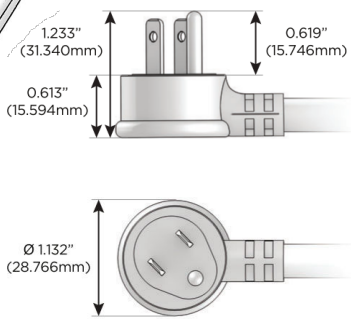

Plug:

Supplied with Low Profile Flat 45° Angle 120 VAC Plug

Optional Standard Straight 120 VAC Plug

Optional Straight 120 VAC Pass-through Plug

- CLEAN, COMPACT DESIGN
- STREAMLINED
- LOW PROFILE
- SIDE-EXITING CORDS
- PLUG & PLAY
- 6' AC CORD & PLUG (FLAT PLUG STANDARD)
- CUSTOMIZABLE CONFIGURATIONS AND FINISHES
- UL LISTED FOR MOUNTING IN FURNITURE
- 15A

M-POWER-3T

AC POWER & DATA CONNECTIVITY SOLUTION

M-POWER-3T-AM6-BZRNSB

Specs:

Modules/Ports:

- A** Tamper Resistant AC Receptacle
- M** Double USB-A (Fast Charging Ports - 18W)
- 6** CAT 6

A M 6

Distributed by