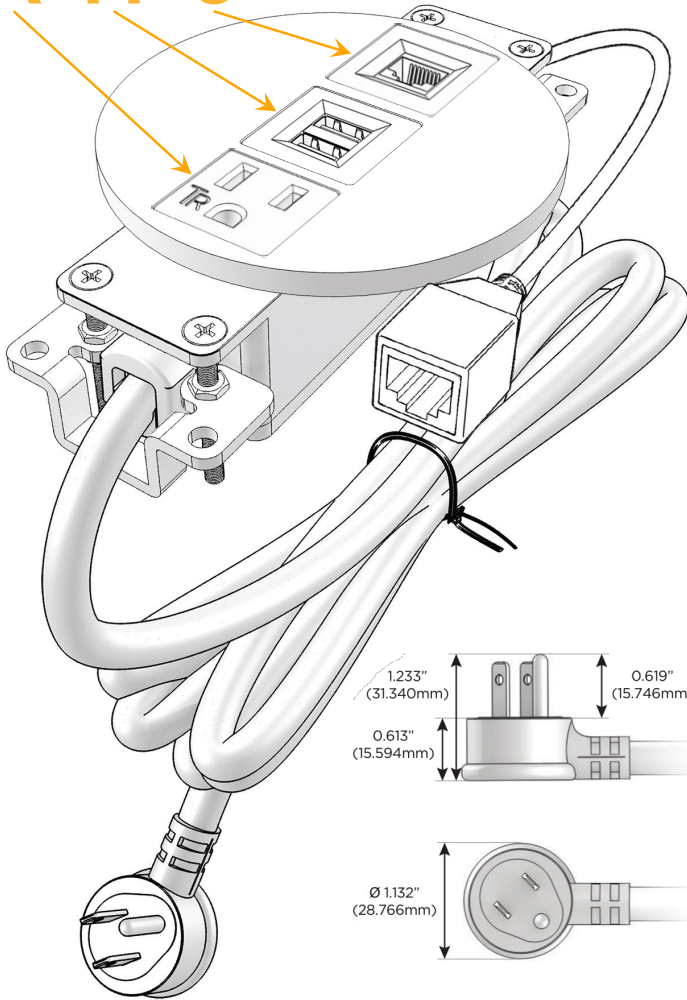

Bezel Finish: **SOLID BRONZE**

Custom Finishes Available M-POWER-3T-AM6-BZRND8

Features:

Module/Port Options:

- A** Tamper Resistant AC Receptacle
- E** USB-A & USB-C (20W)
- M** Double USB-A (Fast Charging Ports - 18W)
- H** HDMI
- 6** CAT 6
- 12** RJ 12
- X** Switched AC
- Y** 3-Way Switch (Low Voltage)
- V** USB-C (45W High Speed Charging Port)
- S** USB-C (25W High Speed Charging Port)
- R** Switched AC (Rocker Switch)
- D** Dimmer Switch

Plug:

Supplied with Low Profile Flat 45° Angle 120 VAC Plug

Optional Standard Straight 120 VAC Plug

Optional Straight 120 VAC Pass-through Plug

- CLEAN, COMPACT DESIGN
- STREAMLINED
- LOW PROFILE
- SIDE-EXITING CORDS
- PLUG & PLAY
- 6' AC CORD & PLUG (FLAT PLUG STANDARD)
- CUSTOMIZABLE CONFIGURATIONS AND FINISHES
- UL LISTED FOR MOUNTING IN FURNITURE
- 15A

M-POWER-3T

AC POWER & DATA CONNECTIVITY SOLUTION

M-POWER-3T-AM6-BZRND

Specs:

Modules/Ports:

- A** Tamper Resistant AC Receptacle
- M** Double USB-A (Fast Charging Ports - 18W)
- 6** CAT 6

A M 6

Distributed by