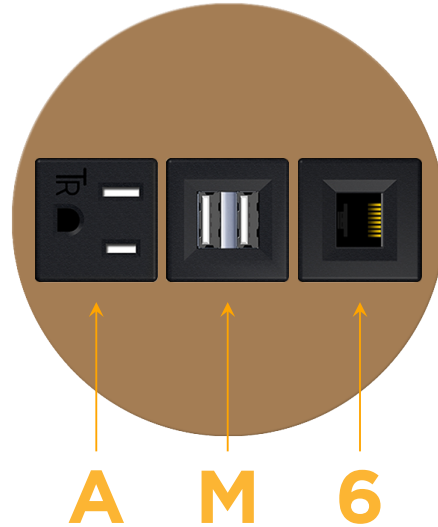

Bezel Finish: **SOLID BRONZE**

Custom Finishes Available M-POWER-3T-AM6-BZRND8

Features:

Module/Port Options:

- A** Tamper Resistant AC Receptacle
- E** USB-A & USB-C (20W)
- M** Double USB-A (Fast Charging Ports - 18W)
- H** HDMI
- 6** CAT 6
- 12** RJ 12
- X** Switched AC
- Y** 3-Way Switch (Low Voltage)
- V** USB-C (45W High Speed Charging Port)
- S** USB-C (25W High Speed Charging Port)
- R** Switched AC (Rocker Switch)
- D** Dimmer Switch

Plug:

Supplied with Low Profile Flat 45° Angle 120 VAC Plug

Optional Standard Straight 120 VAC Plug

Optional Straight 120 VAC Pass-through Plug

- CLEAN, COMPACT DESIGN
- STREAMLINED
- LOW PROFILE
- SIDE-EXITING CORDS
- PLUG & PLAY
- 6' AC CORD & PLUG (FLAT PLUG STANDARD)
- CUSTOMIZABLE CONFIGURATIONS AND FINISHES
- UL LISTED FOR MOUNTING IN FURNITURE
- 15A

M-POWER-3T

AC POWER & DATA CONNECTIVITY SOLUTION

M-POWER-3T-AM6-BZRND

Specs:

Modules/Ports:

- A** Tamper Resistant AC Receptacle
- M** Double USB-A (Fast Charging Ports - 18W)
- 6** CAT 6

A M 6

Distributed by