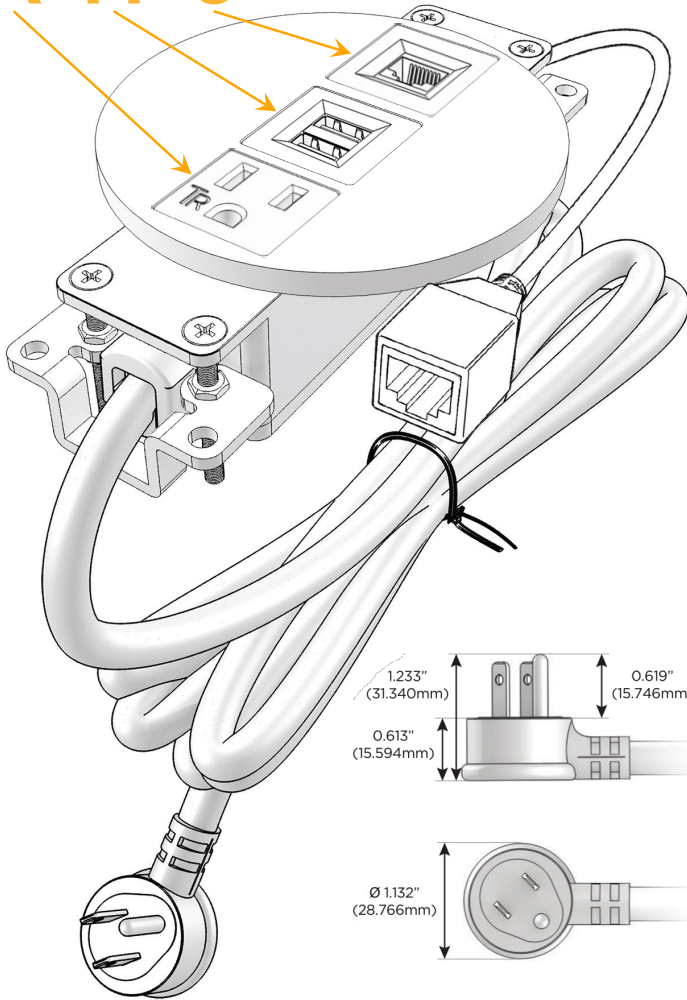

Bezel Finish: **ARCHITECTURAL BRONZE (ZINC/STEEL)**

Custom Finishes Available M-POWER-3T-AM6-BZ5RNSB

Features:

Module/Port Options:

- A** Tamper Resistant AC Receptacle
- E** USB-A & USB-C (20W)
- M** Double USB-A (Fast Charging Ports - 18W)
- H** HDMI
- 6** CAT 6
- 12** RJ 12
- X** Switched AC
- Y** 3-Way Switch (Low Voltage)
- V** USB-C (45W High Speed Charging Port)
- S** USB-C (25W High Speed Charging Port)
- R** Switched AC (Rocker Switch)
- D** Dimmer Switch

Plug:

Supplied with Low Profile Flat 45° Angle 120 VAC Plug

Optional Standard Straight 120 VAC Plug

Optional Straight 120 VAC Pass-through Plug

- CLEAN, COMPACT DESIGN
- STREAMLINED
- LOW PROFILE
- SIDE-EXITING CORDS
- PLUG & PLAY
- 6' AC CORD & PLUG (FLAT PLUG STANDARD)
- CUSTOMIZABLE CONFIGURATIONS AND FINISHES
- UL LISTED FOR MOUNTING IN FURNITURE
- 15A

M-POWER-3T

AC POWER & DATA CONNECTIVITY SOLUTION

M-POWER-3T-AM6-BZ5RNSB

Specs:

Modules/Ports:

- A** Tamper Resistant AC Receptacle
- M** Double USB-A (Fast Charging Ports - 18W)
- 6** CAT 6

A M 6

Distributed by