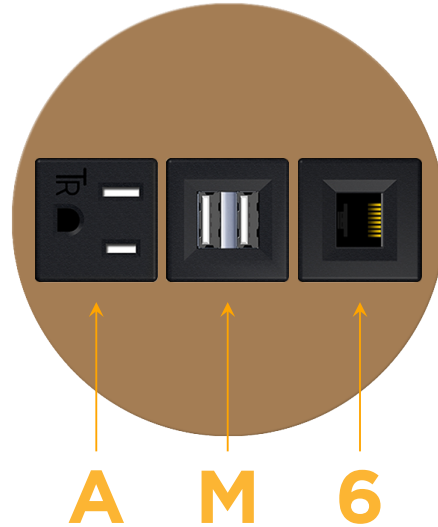

Bezel Finish: **ARCHITECTURAL BRONZE (ZINC/STEEL)**

Custom Finishes Available M-POWER-3T-AM6-BZ5RNSB

Features:

Module/Port Options:

- A** Tamper Resistant AC Receptacle
- E** USB-A & USB-C (20W)
- M** Double USB-A (Fast Charging Ports - 18W)
- H** HDMI
- 6** CAT 6
- 12** RJ 12
- X** Switched AC
- Y** 3-Way Switch (Low Voltage)
- V** USB-C (45W High Speed Charging Port)
- S** USB-C (25W High Speed Charging Port)
- R** Switched AC (Rocker Switch)
- D** Dimmer Switch

Plug:

Supplied with Low Profile Flat 45° Angle 120 VAC Plug

Optional Standard Straight 120 VAC Plug

Optional Straight 120 VAC Pass-through Plug

- CLEAN, COMPACT DESIGN
- STREAMLINED
- LOW PROFILE
- SIDE-EXITING CORDS
- PLUG & PLAY
- 6' AC CORD & PLUG (FLAT PLUG STANDARD)
- CUSTOMIZABLE CONFIGURATIONS AND FINISHES
- UL LISTED FOR MOUNTING IN FURNITURE
- 15A

M-POWER-3T

AC POWER & DATA CONNECTIVITY SOLUTION

M-POWER-3T-AM6-BZ5RNSB

Specs:

Modules/Ports:

- A** Tamper Resistant AC Receptacle
- M** Double USB-A (Fast Charging Ports - 18W)
- 6** CAT 6

A M 6

Distributed by