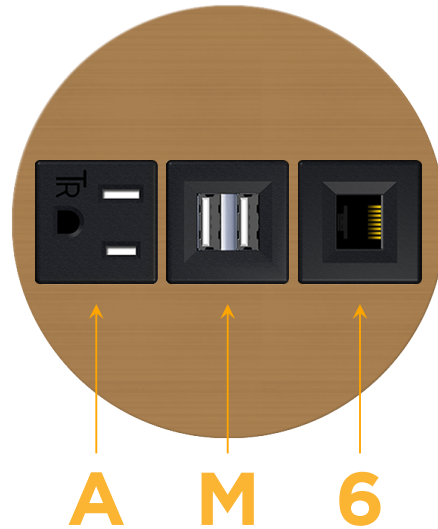

Bezel Finish: **SOLID BRONZE BRUSHED**

Custom Finishes Available M-POWER-3T-AM6-BZ4RND8

Features:

Module/Port Options:

- A** Tamper Resistant AC Receptacle
- E** USB-A & USB-C (20W)
- M** Double USB-A (Fast Charging Ports - 18W)
- H** HDMI
- 6** CAT 6
- 12** RJ 12
- X** Switched AC
- Y** 3-Way Switch (Low Voltage)
- V** USB-C (45W High Speed Charging Port)
- S** USB-C (25W High Speed Charging Port)
- R** Switched AC (Rocker Switch)
- D** Dimmer Switch

Plug:

Supplied with Low Profile Flat 45° Angle 120 VAC Plug

Optional Standard Straight 120 VAC Plug

Optional Straight 120 VAC Pass-through Plug

- CLEAN, COMPACT DESIGN
- STREAMLINED
- LOW PROFILE
- SIDE-EXITING CORDS
- PLUG & PLAY
- 6' AC CORD & PLUG (FLAT PLUG STANDARD)
- CUSTOMIZABLE CONFIGURATIONS AND FINISHES
- UL LISTED FOR MOUNTING IN FURNITURE
- 15A

M-POWER-3T

AC POWER & DATA CONNECTIVITY SOLUTION

M-POWER-3T-AM6-BZ4RND8

Specs:

Modules/Ports:

- A** Tamper Resistant AC Receptacle
- M** Double USB-A (Fast Charging Ports - 18W)
- 6** CAT 6

A M 6

Distributed by