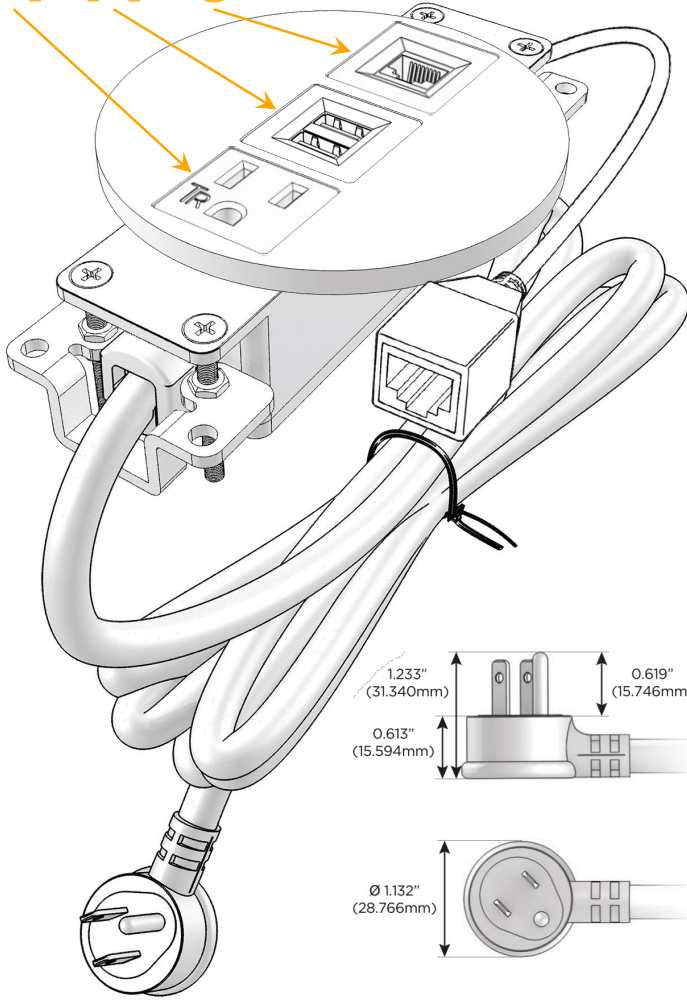

Bezel Finish: **SOLID BRONZE BRUSHED**

Custom Finishes Available M-POWER-3T-AM6-BZ4RND8

Features:

Module/Port Options:

- A** Tamper Resistant AC Receptacle
- E** USB-A & USB-C (20W)
- M** Double USB-A (Fast Charging Ports - 18W)
- H** HDMI
- 6** CAT 6
- 12** RJ 12
- X** Switched AC
- Y** 3-Way Switch (Low Voltage)
- V** USB-C (45W High Speed Charging Port)
- S** USB-C (25W High Speed Charging Port)
- R** Switched AC (Rocker Switch)
- D** Dimmer Switch

Plug:

Supplied with Low Profile Flat 45° Angle 120 VAC Plug

Optional Standard Straight 120 VAC Plug

Optional Straight 120 VAC Pass-through Plug

- CLEAN, COMPACT DESIGN
- STREAMLINED
- LOW PROFILE
- SIDE-EXITING CORDS
- PLUG & PLAY
- 6' AC CORD & PLUG (FLAT PLUG STANDARD)
- CUSTOMIZABLE CONFIGURATIONS AND FINISHES
- UL LISTED FOR MOUNTING IN FURNITURE
- 15A

M-POWER-3T

AC POWER & DATA CONNECTIVITY SOLUTION

M-POWER-3T-AM6-BZ4RND8

Specs:

Modules/Ports:

- A** Tamper Resistant AC Receptacle
- M** Double USB-A (Fast Charging Ports - 18W)
- 6** CAT 6

A M 6

Distributed by