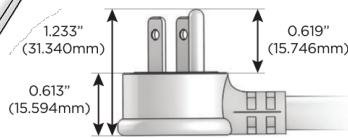

M-POWER-3T

AC POWER & DATA CONNECTIVITY SOLUTION

M-POWER-3T-AM6-BRRNDSB

Specs:

Modules/Ports:

- A** Tamper Resistant AC Receptacle
- M** Double USB-A (Fast Charging Ports - 18W)
- 6** CAT 6

A M 6

Distributed by