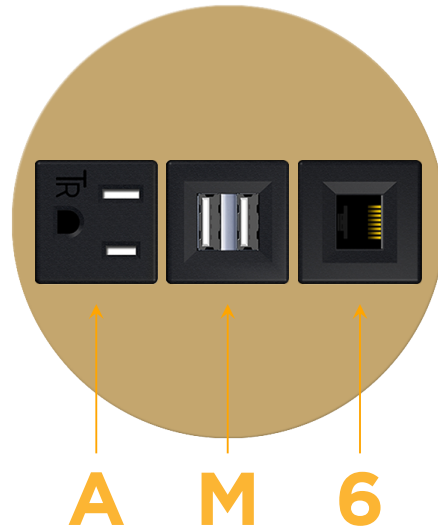

Bezel Finish: **BRASS (ZINC/STEEL)**

Custom Finishes Available M-POWER-3T-AM6-BRRNDSB

Features:

Module/Port Options:

- A** Tamper Resistant AC Receptacle
- E** USB-A & USB-C (20W)
- M** Double USB-A (Fast Charging Ports - 18W)
- H** HDMI
- 6** CAT 6
- 12** RJ 12
- X** Switched AC
- Y** 3-Way Switch (Low Voltage)
- V** USB-C (45W High Speed Charging Port)
- S** USB-C (25W High Speed Charging Port)
- R** Switched AC (Rocker Switch)
- D** Dimmer Switch

Plug:

Supplied with Low Profile Flat 45° Angle 120 VAC Plug

Optional Standard Straight 120 VAC Plug

Optional Straight 120 VAC Pass-through Plug

- CLEAN, COMPACT DESIGN
- STREAMLINED
- LOW PROFILE
- SIDE-EXITING CORDS
- PLUG & PLAY
- 6' AC CORD & PLUG (FLAT PLUG STANDARD)
- CUSTOMIZABLE CONFIGURATIONS AND FINISHES
- UL LISTED FOR MOUNTING IN FURNITURE
- 15A

M-POWER-3T

AC POWER & DATA CONNECTIVITY SOLUTION

M-POWER-3T-AM6-BRRNDSB

Specs:

Modules/Ports:

- A** Tamper Resistant AC Receptacle
- M** Double USB-A (Fast Charging Ports - 18W)
- 6** CAT 6

A M 6

Distributed by