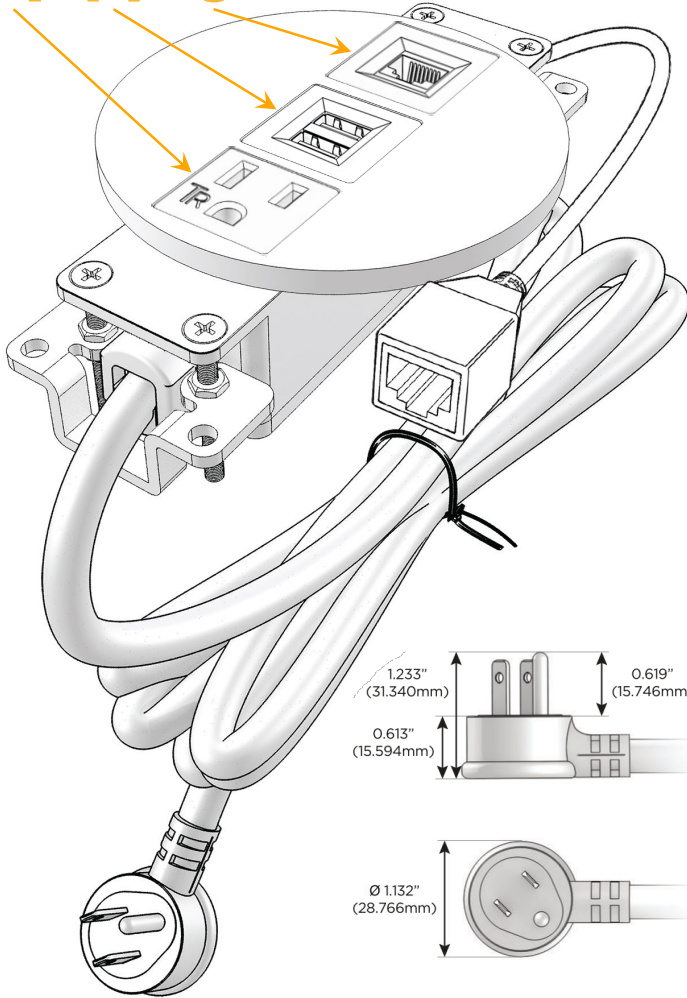

Bezel Finish: **BRASS (ZINC/STEEL)**

Custom Finishes Available M-POWER-3T-AM6-BRRNDSB

Features:

Module/Port Options:

- A** Tamper Resistant AC Receptacle
- E** USB-A & USB-C (20W)
- M** Double USB-A (Fast Charging Ports - 18W)
- H** HDMI
- 6** CAT 6
- 12** RJ 12
- X** Switched AC
- Y** 3-Way Switch (Low Voltage)
- V** USB-C (45W High Speed Charging Port)
- S** USB-C (25W High Speed Charging Port)
- R** Switched AC (Rocker Switch)
- D** Dimmer Switch

Plug:

Supplied with Low Profile Flat 45° Angle 120 VAC Plug

Optional Standard Straight 120 VAC Plug

Optional Straight 120 VAC Pass-through Plug

- CLEAN, COMPACT DESIGN
- STREAMLINED
- LOW PROFILE
- SIDE-EXITING CORDS
- PLUG & PLAY
- 6' AC CORD & PLUG (FLAT PLUG STANDARD)
- CUSTOMIZABLE CONFIGURATIONS AND FINISHES
- UL LISTED FOR MOUNTING IN FURNITURE
- 15A

M-POWER-3T

AC POWER & DATA CONNECTIVITY SOLUTION

M-POWER-3T-AM6-BRRNDSB

Specs:

Modules/Ports:

- A** Tamper Resistant AC Receptacle
- M** Double USB-A (Fast Charging Ports - 18W)
- 6** CAT 6

A M 6

Distributed by