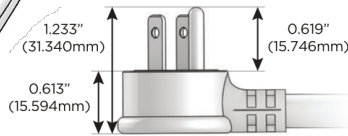

### Plug:

Supplied with Low Profile Flat 45° Angle 120 VAC Plug

Optional Standard Straight 120 VAC Plug

Optional Straight 120 VAC Pass-through Plug

- CLEAN, COMPACT DESIGN
- STREAMLINED
- LOW PROFILE
- SIDE-EXITING CORDS
- PLUG & PLAY
- 6' AC CORD & PLUG (FLAT PLUG STANDARD)
- CUSTOMIZABLE CONFIGURATIONS AND FINISHES
- UL LISTED FOR MOUNTING IN FURNITURE
- 15A

# M-POWER-3T

AC POWER & DATA CONNECTIVITY SOLUTION

M-POWER-3T-AM6-BRRNDB

Specs:

**Modules/Ports:**

- A** Tamper Resistant AC Receptacle
- M** Double USB-A (Fast Charging Ports - 18W)
- 6** CAT 6

**A M 6**

Distributed by