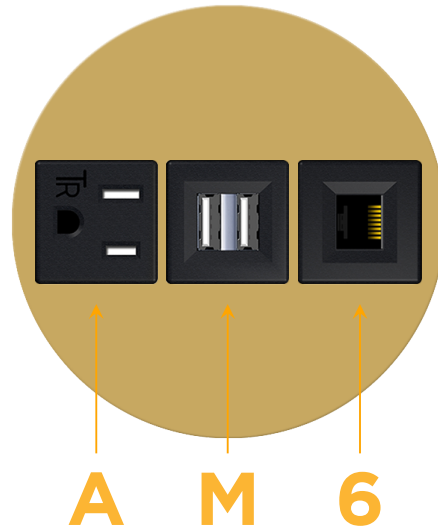

M-POWER-3T

AC POWER & DATA CONNECTIVITY SOLUTION

M-POWER-3T-AM6-BRRNDB

Distributed by

Mormax Company, Inc.

8 Westchester Plaza

Elmsford, NY 10523

914-699-0101

sales@mormax.com

mormax.com

Metro Light & Power's line of power & data solutions offers sophisticated design elements combined with greater ease of installation. Streamlined and low-profile, enhanced by side-exiting cords, our outlets advance the industry with their cutting edge look and feel. We believe flexibility is key, and we provide a variety of mounting options, including the ability to mount in limited spaces. Our outlets are available in many finishes and configurations, in addition to a custom color and finish capability for our clients.

Bezel Finish: **SOLID BRASS**

Custom Finishes Available M-POWER-3T-AM6-BRRNDB

Features:

Module/Port Options:

- **A** Tamper Resistant AC Receptacle
- **E** USB-A & USB-C (20W)
- **M** Double USB-A (Fast Charging Ports - 18W)
- **H** HDMI
- **6** CAT 6
- **12** RJ 12
- **X** Switched AC
- **Y** 3-Way Switch (Low Voltage)
- **V** USB-C (45W High Speed Charging Port)
- **S** USB-C (25W High Speed Charging Port)
- **R** Switched AC (Rocker Switch)
- **D** Dimmer Switch

Plug:

Supplied with Low Profile Flat 45° Angle 120 VAC Plug

Optional Standard Straight 120 VAC Plug

Optional Straight 120 VAC Pass-through Plug

- CLEAN, COMPACT DESIGN
- STREAMLINED
- LOW PROFILE
- SIDE-EXITING CORDS
- PLUG & PLAY
- 6' AC CORD & PLUG (FLAT PLUG STANDARD)
- CUSTOMIZABLE CONFIGURATIONS AND FINISHES
- UL LISTED FOR MOUNTING IN FURNITURE
- 15A