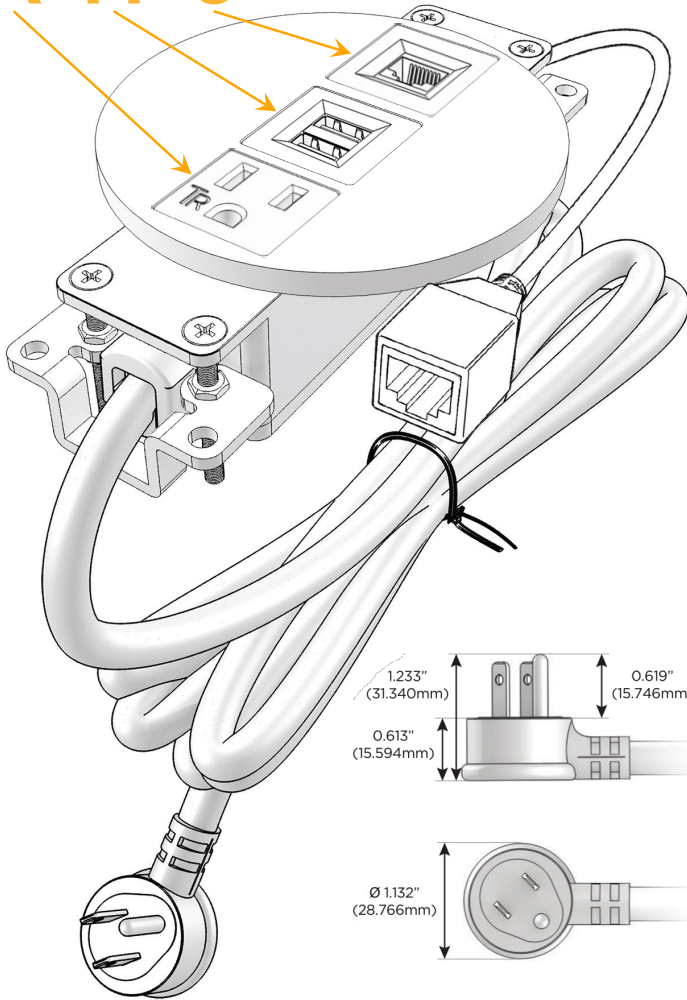

### Module/Port Options:

- A** Tamper Resistant AC Receptacle
- E** USB-A & USB-C (20W)
- M** Double USB-A (Fast Charging Ports - 18W)
- H** HDMI
- 6** CAT 6
- 12** RJ 12
- X** Switched AC
- Y** 3-Way Switch (Low Voltage)
- V** USB-C (45W High Speed Charging Port)
- S** USB-C (25W High Speed Charging Port)
- R** Switched AC (Rocker Switch)
- D** Dimmer Switch

### Plug:

Supplied with Low Profile Flat 45° Angle 120 VAC Plug

Optional Standard Straight 120 VAC Plug

Optional Straight 120 VAC Pass-through Plug

- CLEAN, COMPACT DESIGN
- STREAMLINED
- LOW PROFILE
- SIDE-EXITING CORDS
- PLUG & PLAY
- 6' AC CORD & PLUG (FLAT PLUG STANDARD)
- CUSTOMIZABLE CONFIGURATIONS AND FINISHES
- UL LISTED FOR MOUNTING IN FURNITURE
- 15A

# M-POWER-3T

AC POWER & DATA CONNECTIVITY SOLUTION

M-POWER-3T-AM6-BRRNDB

Specs:

**Modules/Ports:**

- A** Tamper Resistant AC Receptacle
- M** Double USB-A (Fast Charging Ports - 18W)
- 6** CAT 6

**A M 6**

Distributed by