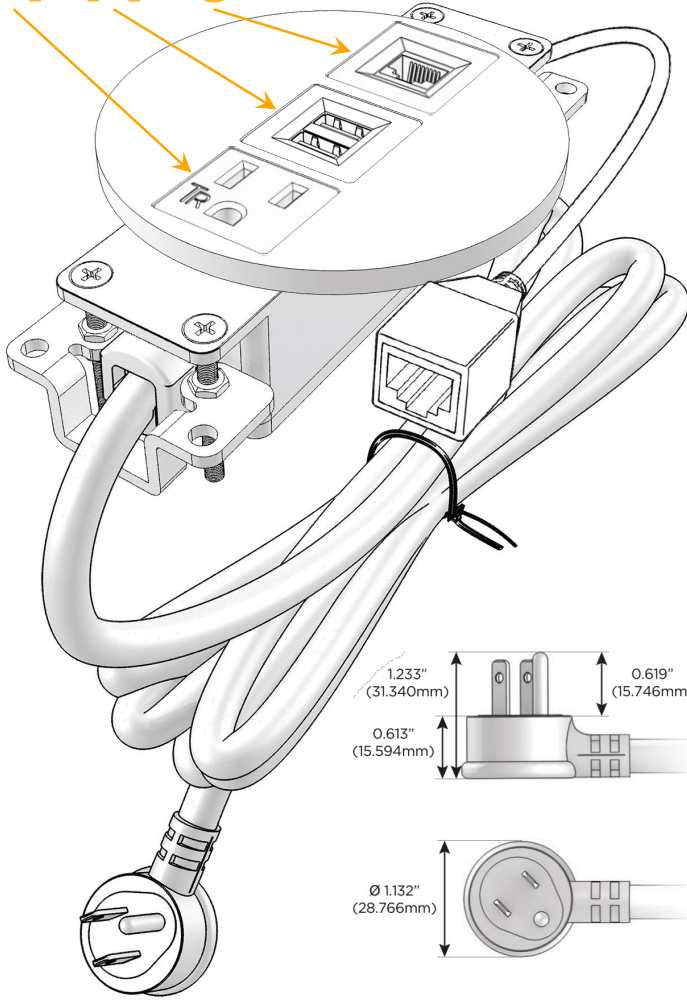

### Module/Port Options:

- A** Tamper Resistant AC Receptacle
- E** USB-A & USB-C (20W)
- M** Double USB-A (Fast Charging Ports - 18W)
- H** HDMI
- 6** CAT 6
- 12** RJ 12
- X** Switched AC
- Y** 3-Way Switch (Low Voltage)
- V** USB-C (45W High Speed Charging Port)
- S** USB-C (25W High Speed Charging Port)
- R** Switched AC (Rocker Switch)
- D** Dimmer Switch

### Plug:

Supplied with Low Profile Flat 45° Angle 120 VAC Plug

Optional Standard Straight 120 VAC Plug

Optional Straight 120 VAC Pass-through Plug

- CLEAN, COMPACT DESIGN
- STREAMLINED
- LOW PROFILE
- SIDE-EXITING CORDS
- PLUG & PLAY
- 6' AC CORD & PLUG (FLAT PLUG STANDARD)
- CUSTOMIZABLE CONFIGURATIONS AND FINISHES
- UL LISTED FOR MOUNTING IN FURNITURE
- 15A

# M-POWER-3T

AC POWER & DATA CONNECTIVITY SOLUTION

M-POWER-3T-AM6-BRNSDB

Specs:

**Modules/Ports:**

- A** Tamper Resistant AC Receptacle
- M** Double USB-A (Fast Charging Ports - 18W)
- 6** CAT 6

**A M 6**

Distributed by