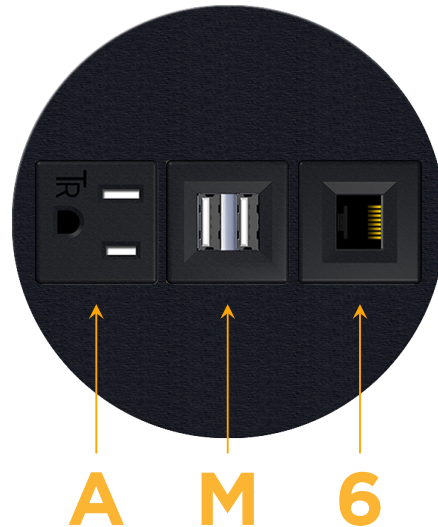

M-POWER-3T

AC POWER & DATA CONNECTIVITY SOLUTION

M-POWER-3T-AM6-BRNSB

Distributed by

Mormax Company, Inc.

8 Westchester Plaza

Elmsford, NY 10523

914-699-0101

sales@mormax.com

mormax.com

Metro Light & Power's line of power & data solutions offers sophisticated design elements combined with greater ease of installation. Streamlined and low-profile, enhanced by side-exiting cords, our outlets advance the industry with their cutting edge look and feel. We believe flexibility is key, and we provide a variety of mounting options, including the ability to mount in limited spaces. Our outlets are available in many finishes and configurations, in addition to a custom color and finish capability for our clients.

Bezel Finish: **BLACK (ZINC/STEEL)**

Custom Finishes Available M-POWER-3T-AM6-BRNSB

Features:

Module/Port Options:

- **A** Tamper Resistant AC Receptacle
- **E** USB-A & USB-C (20W)
- **M** Double USB-A (Fast Charging Ports - 18W)
- **H** HDMI
- **6** CAT 6
- **12** RJ 12
- **X** Switched AC
- **Y** 3-Way Switch (Low Voltage)
- **V** USB-C (45W High Speed Charging Port)
- **S** USB-C (25W High Speed Charging Port)
- **R** Switched AC (Rocker Switch)
- **D** Dimmer Switch

Plug:

Supplied with Low Profile Flat 45° Angle 120 VAC Plug

Optional Standard Straight 120 VAC Plug

Optional Straight 120 VAC Pass-through Plug

- CLEAN, COMPACT DESIGN
- STREAMLINED
- LOW PROFILE
- SIDE-EXITING CORDS
- PLUG & PLAY
- 6' AC CORD & PLUG (FLAT PLUG STANDARD)
- CUSTOMIZABLE CONFIGURATIONS AND FINISHES
- UL LISTED FOR MOUNTING IN FURNITURE
- 15A