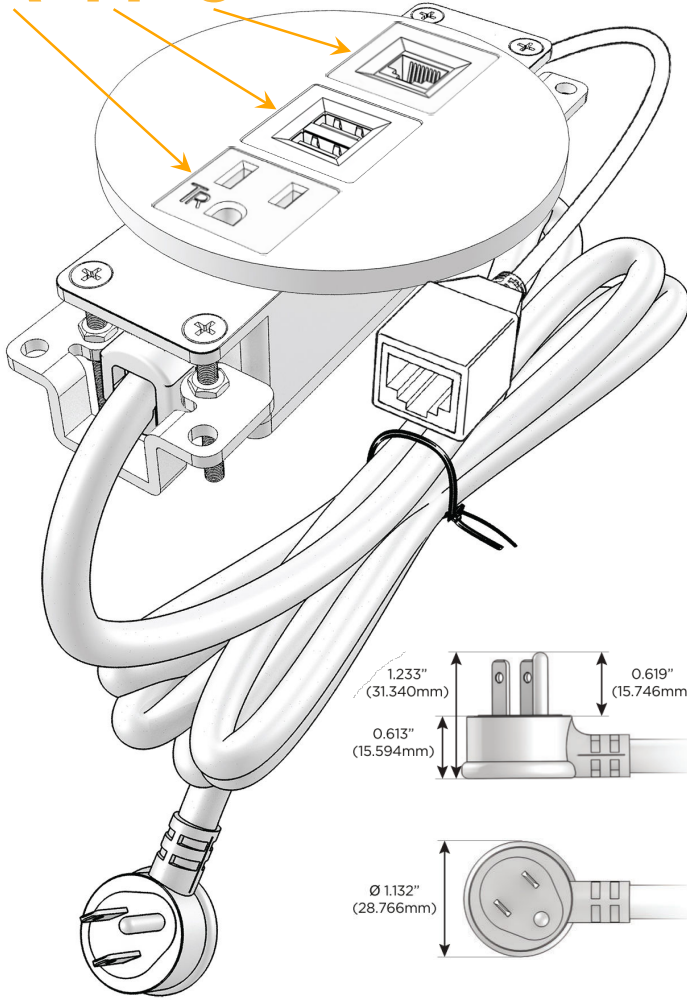

### Module/Port Options:

- A** Tamper Resistant AC Receptacle
- E** USB-A & USB-C (20W)
- M** Double USB-A (Fast Charging Ports - 18W)
- H** HDMI
- 6** CAT 6
- 12** RJ 12
- X** Switched AC
- Y** 3-Way Switch (Low Voltage)
- V** USB-C (45W High Speed Charging Port)
- S** USB-C (25W High Speed Charging Port)
- R** Switched AC (Rocker Switch)
- D** Dimmer Switch

### Plug:

Supplied with Low Profile Flat 45° Angle 120 VAC Plug

Optional Standard Straight 120 VAC Plug

Optional Straight 120 VAC Pass-through Plug

- CLEAN, COMPACT DESIGN
- STREAMLINED
- LOW PROFILE
- SIDE-EXITING CORDS
- PLUG & PLAY
- 6' AC CORD & PLUG (FLAT PLUG STANDARD)
- CUSTOMIZABLE CONFIGURATIONS AND FINISHES
- UL LISTED FOR MOUNTING IN FURNITURE
- 15A

# M-POWER-3T

AC POWER & DATA CONNECTIVITY SOLUTION

M-POWER-3T-AM6-BRND

Specs:

**Modules/Ports:**

- A** Tamper Resistant AC Receptacle
- M** Double USB-A (Fast Charging Ports - 18W)
- 6** CAT 6

**A M 6**

Distributed by