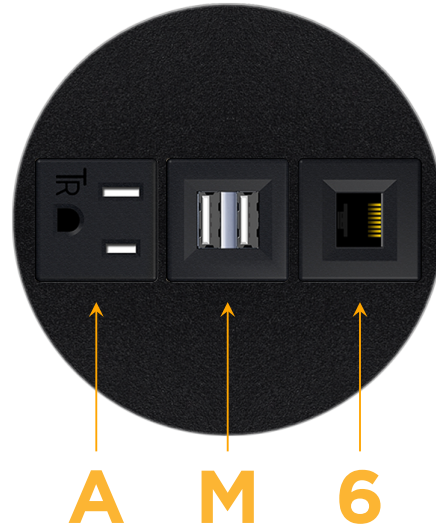

M-POWER-3T

AC POWER & DATA CONNECTIVITY SOLUTION

M-POWER-3T-AM6-BRNDB

Distributed by

Mormax Company, Inc.

8 Westchester Plaza

Elmsford, NY 10523

914-699-0101

sales@mormax.com

mormax.com

Metro Light & Power's line of power & data solutions offers sophisticated design elements combined with greater ease of installation. Streamlined and low-profile, enhanced by side-exiting cords, our outlets advance the industry with their cutting edge look and feel. We believe flexibility is key, and we provide a variety of mounting options, including the ability to mount in limited spaces. Our outlets are available in many finishes and configurations, in addition to a custom color and finish capability for our clients.

Bezel Finish: **BLACK (STEEL)**

Custom Finishes Available M-POWER-3T-AM6-BRNDB

Features:

Module/Port Options:

- **A** Tamper Resistant AC Receptacle
- **E** USB-A & USB-C (20W)
- **M** Double USB-A (Fast Charging Ports - 18W)
- **H** HDMI
- **6** CAT 6
- **12** RJ 12
- **X** Switched AC
- **Y** 3-Way Switch (Low Voltage)
- **V** USB-C (45W High Speed Charging Port)
- **S** USB-C (25W High Speed Charging Port)
- **R** Switched AC (Rocker Switch)
- **D** Dimmer Switch

Plug:

Supplied with Low Profile Flat 45° Angle 120 VAC Plug

Optional Standard Straight 120 VAC Plug

Optional Straight 120 VAC Pass-through Plug

- CLEAN, COMPACT DESIGN
- STREAMLINED
- LOW PROFILE
- SIDE-EXITING CORDS
- PLUG & PLAY
- 6' AC CORD & PLUG (FLAT PLUG STANDARD)
- CUSTOMIZABLE CONFIGURATIONS AND FINISHES
- UL LISTED FOR MOUNTING IN FURNITURE
- 15A