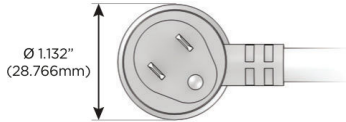

Plug:

Supplied with Low Profile Flat 45° Angle 120 VAC Plug

Optional Standard Straight 120 VAC Plug

Optional Straight 120 VAC Pass-through Plug

- CLEAN, COMPACT DESIGN
- STREAMLINED
- LOW PROFILE
- SIDE-EXITING CORDS
- PLUG & PLAY
- 6' AC CORD & PLUG (FLAT PLUG STANDARD)
- CUSTOMIZABLE CONFIGURATIONS AND FINISHES
- UL LISTED FOR MOUNTING IN FURNITURE
- 15A

M-POWER-3T

AC POWER & DATA CONNECTIVITY SOLUTION

M-POWER-3T-AM6-BRARNSB

Specs:

Modules/Ports:

- A** Tamper Resistant AC Receptacle
- M** Double USB-A (Fast Charging Ports - 18W)
- 6** CAT 6

A M 6

Distributed by