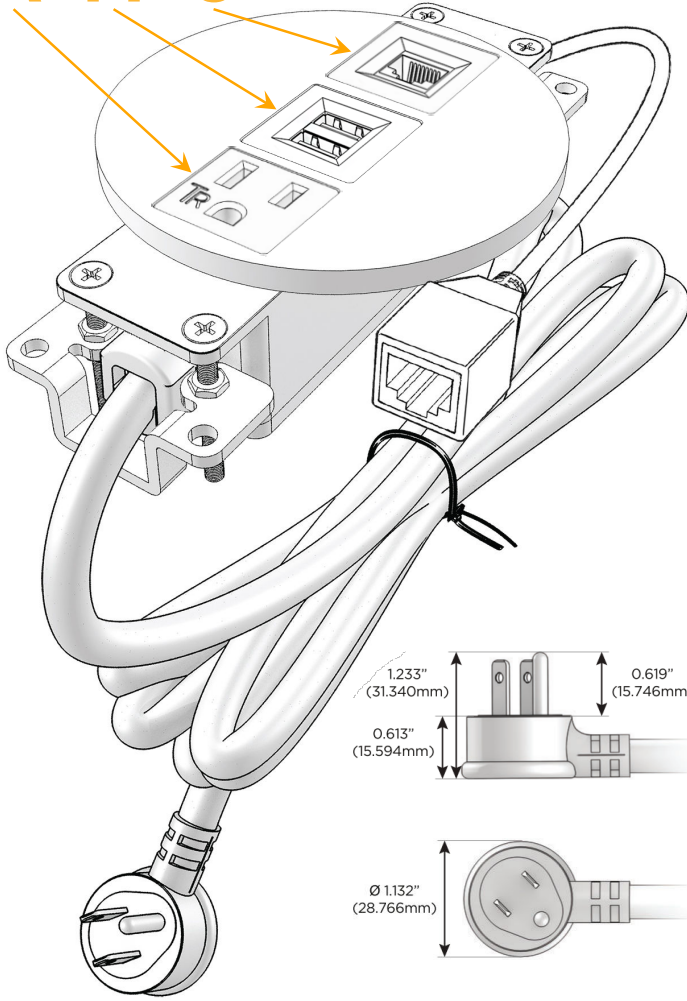

Bezel Finish: **BRASS ANTIQUED (ZINC/STEEL)**

Custom Finishes Available M-POWER-3T-AM6-BRARNSB

Features:

Module/Port Options:

- A** Tamper Resistant AC Receptacle
- E** USB-A & USB-C (20W)
- M** Double USB-A (Fast Charging Ports - 18W)
- H** HDMI
- 6** CAT 6
- 12** RJ 12
- X** Switched AC
- Y** 3-Way Switch (Low Voltage)
- V** USB-C (45W High Speed Charging Port)
- S** USB-C (25W High Speed Charging Port)
- R** Switched AC (Rocker Switch)
- D** Dimmer Switch

Plug:

Supplied with Low Profile Flat 45° Angle 120 VAC Plug

Optional Standard Straight 120 VAC Plug

Optional Straight 120 VAC Pass-through Plug

- CLEAN, COMPACT DESIGN
- STREAMLINED
- LOW PROFILE
- SIDE-EXITING CORDS
- PLUG & PLAY
- 6' AC CORD & PLUG (FLAT PLUG STANDARD)
- CUSTOMIZABLE CONFIGURATIONS AND FINISHES
- UL LISTED FOR MOUNTING IN FURNITURE
- 15A

M-POWER-3T

AC POWER & DATA CONNECTIVITY SOLUTION

M-POWER-3T-AM6-BRARNSB

Specs:

Modules/Ports:

- A** Tamper Resistant AC Receptacle
- M** Double USB-A (Fast Charging Ports - 18W)
- 6** CAT 6

A M 6

Distributed by