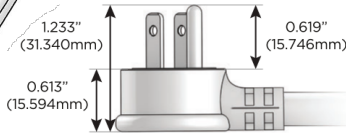

M-POWER-3T

AC POWER & DATA CONNECTIVITY SOLUTION

M-POWER-3T-AM6-BRARNSB

Specs:

Modules/Ports:

- A** Tamper Resistant AC Receptacle
- M** Double USB-A (Fast Charging Ports - 18W)
- 6** CAT 6

A M 6

Distributed by