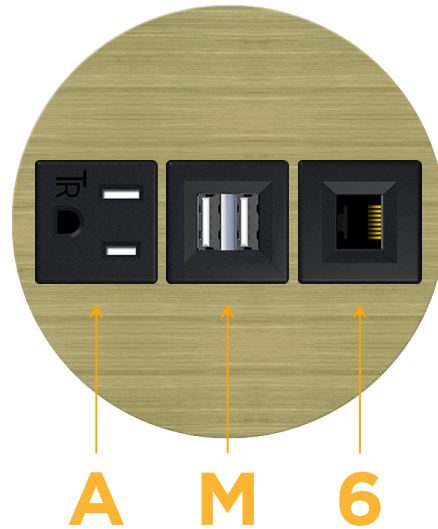

Bezel Finish: **BRASS ANTIQUED (ZINC/STEEL)**

Custom Finishes Available M-POWER-3T-AM6-BRARNSB

Features:

Module/Port Options:

- A** Tamper Resistant AC Receptacle
- E** USB-A & USB-C (20W)
- M** Double USB-A (Fast Charging Ports - 18W)
- H** HDMI
- 6** CAT 6
- 12** RJ 12
- X** Switched AC
- Y** 3-Way Switch (Low Voltage)
- V** USB-C (45W High Speed Charging Port)
- S** USB-C (25W High Speed Charging Port)
- R** Switched AC (Rocker Switch)
- D** Dimmer Switch

Plug:

Supplied with Low Profile Flat 45° Angle 120 VAC Plug

Optional Standard Straight 120 VAC Plug

Optional Straight 120 VAC Pass-through Plug

- CLEAN, COMPACT DESIGN
- STREAMLINED
- LOW PROFILE
- SIDE-EXITING CORDS
- PLUG & PLAY
- 6' AC CORD & PLUG (FLAT PLUG STANDARD)
- CUSTOMIZABLE CONFIGURATIONS AND FINISHES
- UL LISTED FOR MOUNTING IN FURNITURE
- 15A

M-POWER-3T

AC POWER & DATA CONNECTIVITY SOLUTION

M-POWER-3T-AM6-BRARNSB

Specs:

Modules/Ports:

- A** Tamper Resistant AC Receptacle
- M** Double USB-A (Fast Charging Ports - 18W)
- 6** CAT 6

A M 6

Distributed by