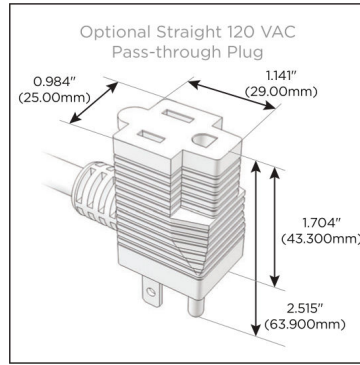

Plug:

Supplied with Low Profile Flat 45° Angle 120 VAC Plug

Optional Standard Straight 120 VAC Plug

Optional Straight 120 VAC Pass-through Plug

- CLEAN, COMPACT DESIGN
- STREAMLINED
- LOW PROFILE
- SIDE-EXITING CORDS
- PLUG & PLAY
- 6' AC CORD & PLUG (FLAT PLUG STANDARD)
- CUSTOMIZABLE CONFIGURATIONS AND FINISHES
- UL LISTED FOR MOUNTING IN FURNITURE
- 15A

M-POWER-3T

AC POWER & DATA CONNECTIVITY SOLUTION

M-POWER-3T-AM6-BRARNSB

Specs:

Modules/Ports:

- A** Tamper Resistant AC Receptacle
- M** Double USB-A (Fast Charging Ports - 18W)
- 6** CAT 6

A M 6

Distributed by