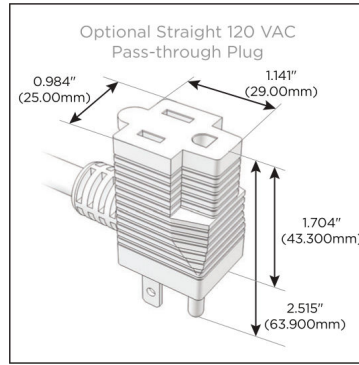

Plug:

Supplied with Low Profile Flat 45° Angle 120 VAC Plug

Optional Standard Straight 120 VAC Plug

Optional Straight 120 VAC Pass-through Plug

- CLEAN, COMPACT DESIGN
- STREAMLINED
- LOW PROFILE
- SIDE-EXITING CORDS
- PLUG & PLAY
- 6' AC CORD & PLUG (FLAT PLUG STANDARD)
- CUSTOMIZABLE CONFIGURATIONS AND FINISHES
- UL LISTED FOR MOUNTING IN FURNITURE
- 15A

M-POWER-3T

AC POWER & DATA CONNECTIVITY SOLUTION

M-POWER-3T-AM6-BR4RND

Specs:

Modules/Ports:

- A** Tamper Resistant AC Receptacle
- M** Double USB-A (Fast Charging Ports - 18W)
- 6** CAT 6

A M 6

TOP