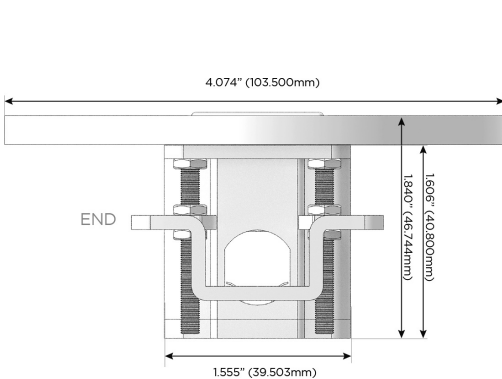

Plug:

Supplied with Low Profile Flat 45° Angle 120 VAC Plug

Optional Standard Straight 120 VAC Plug

Optional Straight 120 VAC Pass-through Plug

- CLEAN, COMPACT DESIGN
- STREAMLINED
- LOW PROFILE
- SIDE-EXITING CORDS
- PLUG & PLAY
- 6' AC CORD & PLUG (FLAT PLUG STANDARD)
- CUSTOMIZABLE CONFIGURATIONS AND FINISHES
- UL LISTED FOR MOUNTING IN FURNITURE
- 15A

M-POWER-3T

AC POWER & DATA CONNECTIVITY SOLUTION

M-POWER-3T-AM6-BR4RND

Specs:

Modules/Ports:

- A** Tamper Resistant AC Receptacle
- M** Double USB-A (Fast Charging Ports - 18W)
- 6** CAT 6

A M 6

TOP