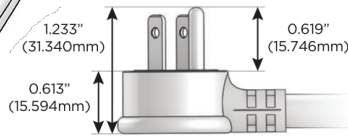

M-POWER-3T

AC POWER & DATA CONNECTIVITY SOLUTION

M-POWER-3T-AM6-BR4RND

Specs:

Modules/Ports:

- A** Tamper Resistant AC Receptacle
- M** Double USB-A (Fast Charging Ports - 18W)
- 6** CAT 6

A M 6

TOP