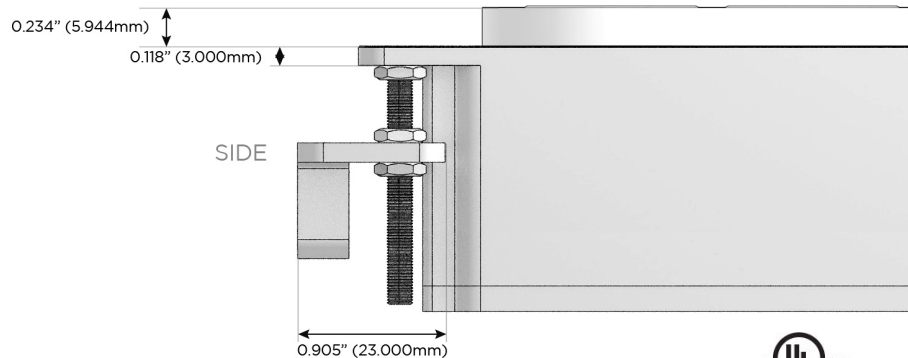

M-POWER-3T

AC POWER & DATA CONNECTIVITY SOLUTION

M-POWER-3T-AM6-BR4RND

Specs:

Modules/Ports:

- A** Tamper Resistant AC Receptacle
- M** Double USB-A (Fast Charging Ports - 18W)
- 6** CAT 6

A M 6

TOP