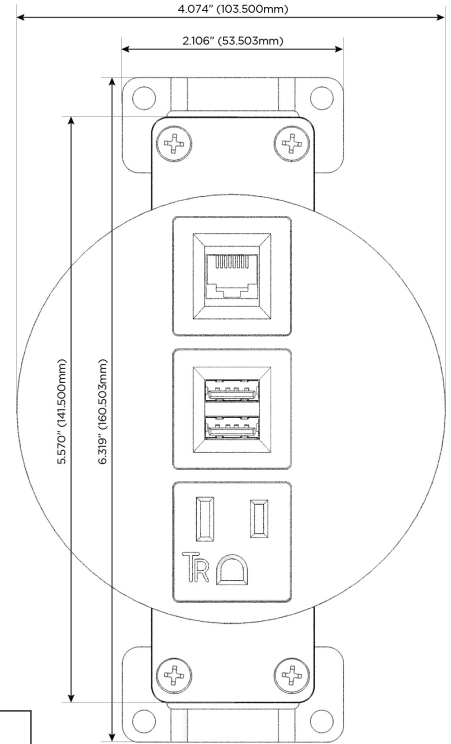

Bezel Finish: **SOLID BRASS BRUSHED**

Custom Finishes Available M-POWER-3T-AM6-BR4RNDB

Features:

Module/Port Options:

- A** Tamper Resistant AC Receptacle
- E** USB-A & USB-C (20W)
- M** Double USB-A (Fast Charging Ports - 18W)
- H** HDMI
- 6** CAT 6
- 12** RJ 12
- X** Switched AC
- Y** 3-Way Switch (Low Voltage)
- V** USB-C (45W High Speed Charging Port)
- S** USB-C (25W High Speed Charging Port)
- R** Switched AC (Rocker Switch)
- D** Dimmer Switch

Plug:

Supplied with Low Profile Flat 45° Angle 120 VAC Plug

Optional Standard Straight 120 VAC Plug

Optional Straight 120 VAC Pass-through Plug

- CLEAN, COMPACT DESIGN
- STREAMLINED
- LOW PROFILE
- SIDE-EXITING CORDS
- PLUG & PLAY
- 6' AC CORD & PLUG (FLAT PLUG STANDARD)
- CUSTOMIZABLE CONFIGURATIONS AND FINISHES
- UL LISTED FOR MOUNTING IN FURNITURE
- 15A

M-POWER-3T

AC POWER & DATA CONNECTIVITY SOLUTION

M-POWER-3T-AM6-BR4RND

Specs:

Modules/Ports:

- A** Tamper Resistant AC Receptacle
- M** Double USB-A (Fast Charging Ports - 18W)
- 6** CAT 6

A M 6

TOP