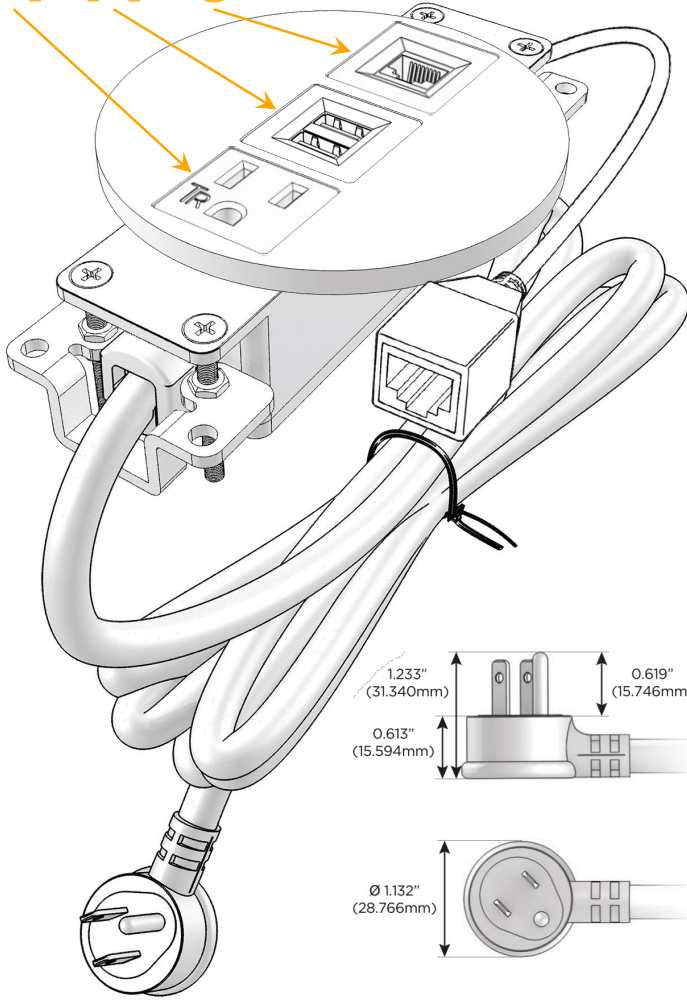

Bezel Finish: **SOLID BRASS BRUSHED**

Custom Finishes Available M-POWER-3T-AM6-BR4RNDB

Features:

Module/Port Options:

- A** Tamper Resistant AC Receptacle
- E** USB-A & USB-C (20W)
- M** Double USB-A (Fast Charging Ports - 18W)
- H** HDMI
- 6** CAT 6
- 12** RJ 12
- X** Switched AC
- Y** 3-Way Switch (Low Voltage)
- V** USB-C (45W High Speed Charging Port)
- S** USB-C (25W High Speed Charging Port)
- R** Switched AC (Rocker Switch)
- D** Dimmer Switch

Plug:

Supplied with Low Profile Flat 45° Angle 120 VAC Plug

Optional Standard Straight 120 VAC Plug

Optional Straight 120 VAC Pass-through Plug

- CLEAN, COMPACT DESIGN
- STREAMLINED
- LOW PROFILE
- SIDE-EXITING CORDS
- PLUG & PLAY
- 6' AC CORD & PLUG (FLAT PLUG STANDARD)
- CUSTOMIZABLE CONFIGURATIONS AND FINISHES
- UL LISTED FOR MOUNTING IN FURNITURE
- 15A

M-POWER-3T

AC POWER & DATA CONNECTIVITY SOLUTION

M-POWER-3T-AM6-BR4RND

Specs:

Modules/Ports:

- A** Tamper Resistant AC Receptacle
- M** Double USB-A (Fast Charging Ports - 18W)
- 6** CAT 6

A M 6

TOP