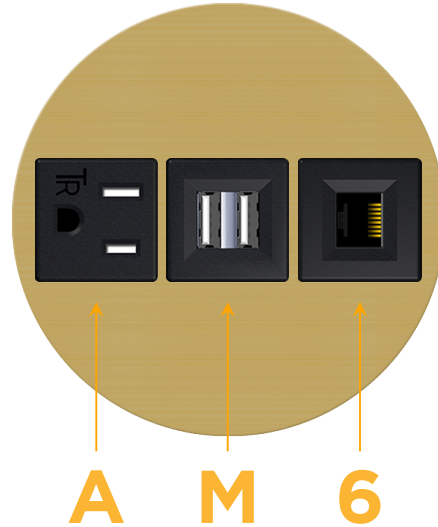

Bezel Finish: **SOLID BRASS BRUSHED**

Custom Finishes Available M-POWER-3T-AM6-BR4RNDB

Features:

Module/Port Options:

- A** Tamper Resistant AC Receptacle
- E** USB-A & USB-C (20W)
- M** Double USB-A (Fast Charging Ports - 18W)
- H** HDMI
- 6** CAT 6
- 12** RJ 12
- X** Switched AC
- Y** 3-Way Switch (Low Voltage)
- V** USB-C (45W High Speed Charging Port)
- S** USB-C (25W High Speed Charging Port)
- R** Switched AC (Rocker Switch)
- D** Dimmer Switch

Plug:

Supplied with Low Profile Flat 45° Angle 120 VAC Plug

Optional Standard Straight 120 VAC Plug

Optional Straight 120 VAC Pass-through Plug

- CLEAN, COMPACT DESIGN
- STREAMLINED
- LOW PROFILE
- SIDE-EXITING CORDS
- PLUG & PLAY
- 6' AC CORD & PLUG (FLAT PLUG STANDARD)
- CUSTOMIZABLE CONFIGURATIONS AND FINISHES
- UL LISTED FOR MOUNTING IN FURNITURE
- 15A

M-POWER-3T

AC POWER & DATA CONNECTIVITY SOLUTION

M-POWER-3T-AM6-BR4RND

Specs:

Modules/Ports:

- A** Tamper Resistant AC Receptacle
- M** Double USB-A (Fast Charging Ports - 18W)
- 6** CAT 6

A M 6

TOP