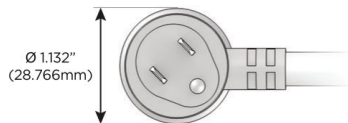

Plug:

Supplied with Low Profile Flat 45° Angle 120 VAC Plug

Optional Standard Straight 120 VAC Plug

Optional Straight 120 VAC Pass-through Plug

- CLEAN, COMPACT DESIGN
- STREAMLINED
- LOW PROFILE
- SIDE-EXITING CORDS
- PLUG & PLAY
- 6' AC CORD & PLUG (FLAT PLUG STANDARD)
- CUSTOMIZABLE CONFIGURATIONS AND FINISHES
- UL LISTED FOR MOUNTING IN FURNITURE
- 15A

M-POWER-3T

AC POWER & DATA CONNECTIVITY SOLUTION

M-POWER-3T-AM6-APRNSB

Specs:

Modules/Ports:

- A** Tamper Resistant AC Receptacle
- M** Double USB-A (Fast Charging Ports - 18W)
- 6** CAT 6

A M 6

TOP