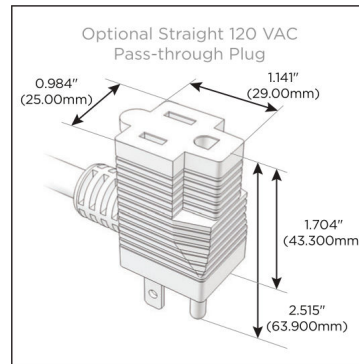

Plug:

Supplied with Low Profile Flat 45° Angle 120 VAC Plug

Optional Standard Straight 120 VAC Plug

Optional Straight 120 VAC Pass-through Plug

- CLEAN, COMPACT DESIGN
- STREAMLINED
- LOW PROFILE
- SIDE-EXITING CORDS
- PLUG & PLAY
- 6' AC CORD & PLUG (FLAT PLUG STANDARD)
- CUSTOMIZABLE CONFIGURATIONS AND FINISHES
- UL LISTED FOR MOUNTING IN FURNITURE
- 15A

M-POWER-3T

AC POWER & DATA CONNECTIVITY SOLUTION

M-POWER-3T-AM6-APRNSB

Specs:

Modules/Ports:

- A** Tamper Resistant AC Receptacle
- M** Double USB-A (Fast Charging Ports - 18W)
- 6** CAT 6

A M 6

TOP