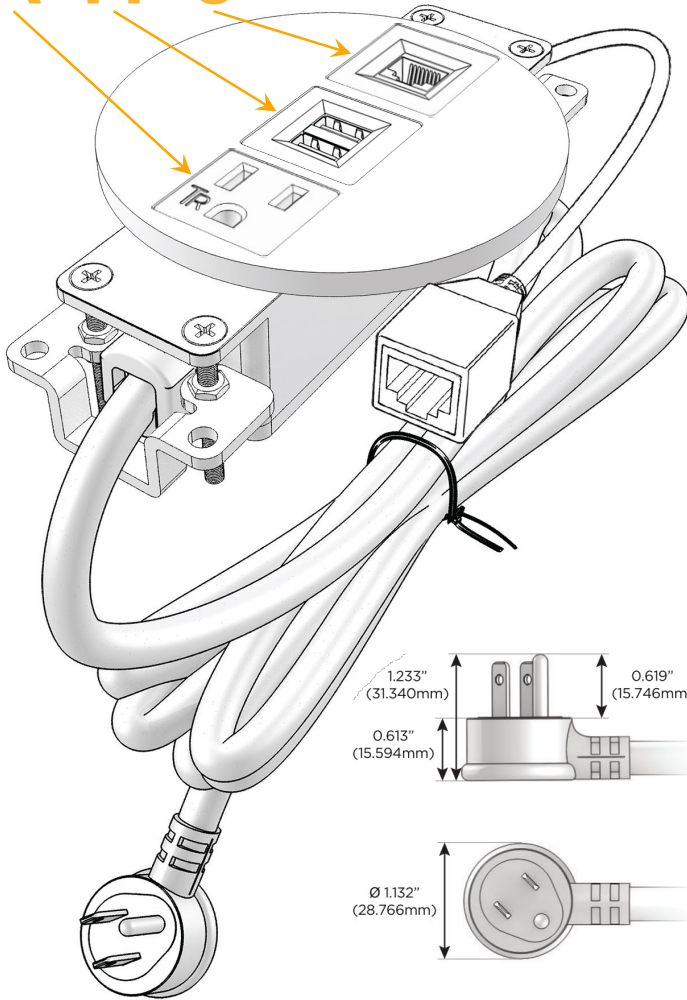

Bezel Finish: **SPECIAL ANTIQUE BRONZE (ZINC/STEEL)**

Custom Finishes Available M-POWER-3T-AM6-APRNSB

Features:

Module/Port Options:

- A** Tamper Resistant AC Receptacle
- E** USB-A & USB-C (20W)
- M** Double USB-A (Fast Charging Ports - 18W)
- H** HDMI
- 6** CAT 6
- 12** RJ 12
- X** Switched AC
- Y** 3-Way Switch (Low Voltage)
- V** USB-C (45W High Speed Charging Port)
- S** USB-C (25W High Speed Charging Port)
- R** Switched AC (Rocker Switch)
- D** Dimmer Switch

Plug:

Supplied with Low Profile Flat 45° Angle 120 VAC Plug

Optional Standard Straight 120 VAC Plug

Optional Straight 120 VAC Pass-through Plug

- CLEAN, COMPACT DESIGN
- STREAMLINED
- LOW PROFILE
- SIDE-EXITING CORDS
- PLUG & PLAY
- 6' AC CORD & PLUG (FLAT PLUG STANDARD)
- CUSTOMIZABLE CONFIGURATIONS AND FINISHES
- UL LISTED FOR MOUNTING IN FURNITURE
- 15A

M-POWER-3T

AC POWER & DATA CONNECTIVITY SOLUTION

M-POWER-3T-AM6-APRNSB

Specs:

Modules/Ports:

- A** Tamper Resistant AC Receptacle
- M** Double USB-A (Fast Charging Ports - 18W)
- 6** CAT 6

A M 6

TOP