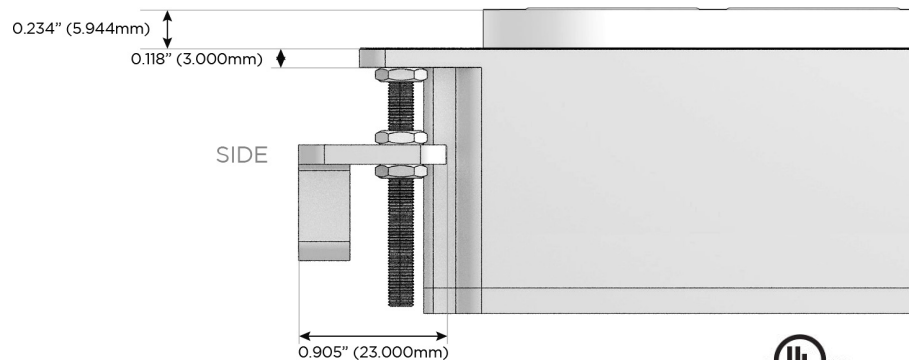

M-POWER-3T

AC POWER & DATA CONNECTIVITY SOLUTION

M-POWER-3T-AM6-APRNSB

Specs:

Modules/Ports:

- A** Tamper Resistant AC Receptacle
- M** Double USB-A (Fast Charging Ports - 18W)
- 6** CAT 6

A M 6

TOP