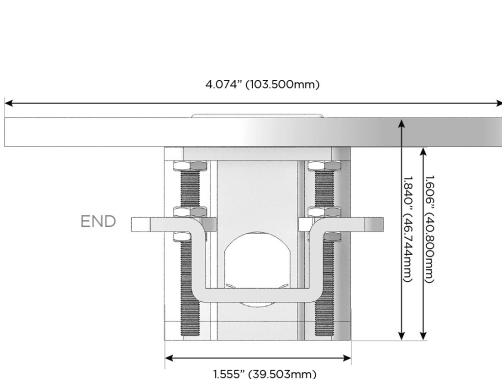

Plug:

Supplied with Low Profile Flat 45° Angle 120 VAC Plug

Optional Standard Straight 120 VAC Plug

Optional Straight 120 VAC Pass-through Plug

- CLEAN, COMPACT DESIGN
- STREAMLINED
- LOW PROFILE
- SIDE-EXITING CORDS
- PLUG & PLAY
- 6' AC CORD & PLUG (FLAT PLUG STANDARD)
- CUSTOMIZABLE CONFIGURATIONS AND FINISHES
- UL LISTED FOR MOUNTING IN FURNITURE
- 15A

M-POWER-3T

AC POWER & DATA CONNECTIVITY SOLUTION

M-POWER-3T-AM6-APRNSB

Specs:

Modules/Ports:

- A** Tamper Resistant AC Receptacle
- M** Double USB-A (Fast Charging Ports - 18W)
- 6** CAT 6

A M 6

TOP