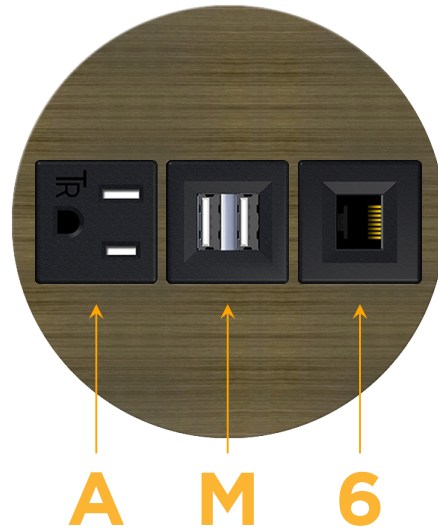

Bezel Finish: **SPECIAL ANTIQUE BRONZE (ZINC/STEEL)**

Custom Finishes Available M-POWER-3T-AM6-APRNSB

Features:

Module/Port Options:

- A** Tamper Resistant AC Receptacle
- E** USB-A & USB-C (20W)
- M** Double USB-A (Fast Charging Ports - 18W)
- H** HDMI
- 6** CAT 6
- 12** RJ 12
- X** Switched AC
- Y** 3-Way Switch (Low Voltage)
- V** USB-C (45W High Speed Charging Port)
- S** USB-C (25W High Speed Charging Port)
- R** Switched AC (Rocker Switch)
- D** Dimmer Switch

Plug:

Supplied with Low Profile Flat 45° Angle 120 VAC Plug

Optional Standard Straight 120 VAC Plug

Optional Straight 120 VAC Pass-through Plug

- CLEAN, COMPACT DESIGN
- STREAMLINED
- LOW PROFILE
- SIDE-EXITING CORDS
- PLUG & PLAY
- 6' AC CORD & PLUG (FLAT PLUG STANDARD)
- CUSTOMIZABLE CONFIGURATIONS AND FINISHES
- UL LISTED FOR MOUNTING IN FURNITURE
- 15A

M-POWER-3T

AC POWER & DATA CONNECTIVITY SOLUTION

M-POWER-3T-AM6-APRNSB

Specs:

Modules/Ports:

- A** Tamper Resistant AC Receptacle
- M** Double USB-A (Fast Charging Ports - 18W)
- 6** CAT 6

A M 6

TOP