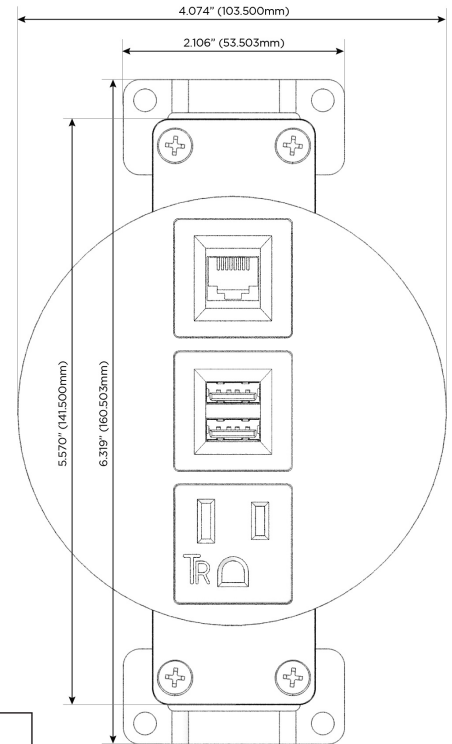

Plug:

Supplied with Low Profile Flat 45° Angle 120 VAC Plug

Optional Standard Straight 120 VAC Plug

Optional Straight 120 VAC Pass-through Plug

- CLEAN, COMPACT DESIGN
- STREAMLINED
- LOW PROFILE
- SIDE-EXITING CORDS
- PLUG & PLAY
- 6' AC CORD & PLUG (FLAT PLUG STANDARD)
- CUSTOMIZABLE CONFIGURATIONS AND FINISHES
- UL LISTED FOR MOUNTING IN FURNITURE
- 15A

M-POWER-3T

AC POWER & DATA CONNECTIVITY SOLUTION

M-POWER-3T-AM6-APRNSB

Specs:

Modules/Ports:

- A** Tamper Resistant AC Receptacle
- M** Double USB-A (Fast Charging Ports - 18W)
- 6** CAT 6

A M 6

TOP