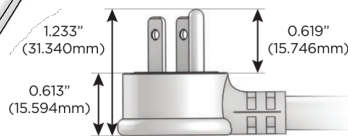

M-POWER-3T

AC POWER & DATA CONNECTIVITY SOLUTION

M-POWER-3T-AM6-APRNSB

Specs:

Modules/Ports:

- A** Tamper Resistant AC Receptacle
- M** Double USB-A (Fast Charging Ports - 18W)
- 6** CAT 6

A M 6

TOP