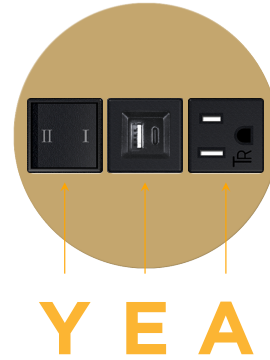

M-POWER-3T

AC POWER & DATA CONNECTIVITY SOLUTION

M-POWER-3T-AEY-BZRND5B(2)

Distributed by

Mormax Company, Inc.

8 Westchester Plaza

Elmsford, NY 10523

914-699-0101

sales@mormax.com

mormax.com

Metro Light & Power's line of power & data solutions offers sophisticated design elements combined with greater ease of installation. Streamlined and low-profile, enhanced by side-exiting cords, our outlets advance the industry with their cutting edge look and feel. We believe flexibility is key, and we provide a variety of mounting options, including the ability to mount in limited spaces. Our outlets are available in many finishes and configurations, in addition to a custom color and finish capability for our clients.

Bezel Finish: **STANDARD BRONZE (ZINC/STEEL)**

Custom Finishes Available M-POWER-3T-AEY-BZRND5B(2)

Features:

Module/Port Options:

- **A** Tamper Resistant AC Receptacle
- **E** USB-A & USB-C (20W)
- **M** Double USB-A (Fast Charging Ports - 18W)
- **H** HDMI
- **6** CAT 6
- **12** RJ 12
- **X** Switched AC
- **Y** 3-Way Switch (Low Voltage)
- **V** USB-C (45W High Speed Charging Port)
- **S** USB-C (25W High Speed Charging Port)
- **R** Switched AC (Rocker Switch)
- **D** Dimmer Switch

Plug:

Supplied with Low Profile Flat 45° Angle 120 VAC Plug

Optional Standard Straight 120 VAC Plug

Optional Straight 120 VAC Pass-through Plug

- CLEAN, COMPACT DESIGN
- STREAMLINED
- LOW PROFILE
- SIDE-EXITING CORDS
- PLUG & PLAY
- 6' AC CORD & PLUG (FLAT PLUG STANDARD)
- CUSTOMIZABLE CONFIGURATIONS AND FINISHES
- UL LISTED FOR MOUNTING IN FURNITURE
- 15A

UL LISTED AND APPROVED FOR USE ONLY WITH METRO LIGHT & POWER'S UL LISTED LEDS & CLASS 2 UL LISTED LED DRIVERS