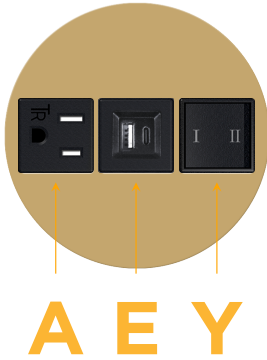

M-POWER-3T

AC POWER & DATA CONNECTIVITY SOLUTION

M-POWER-3T-AEY-BZRND5B(2)

Distributed by

Mormax Company, Inc.

8 Westchester Plaza

Elmsford, NY 10523

914-699-0101

sales@mormax.com

mormax.com

Metro Light & Power's line of power & data solutions offers sophisticated design elements combined with greater ease of installation. Streamlined and low-profile, enhanced by side-exiting cords, our outlets advance the industry with their cutting edge look and feel. We believe flexibility is key, and we provide a variety of mounting options, including the ability to mount in limited spaces. Our outlets are available in many finishes and configurations, in addition to a custom color and finish capability for our clients.

Bezel Finish: **STANDARD BRONZE (ZINC/STEEL)**

Custom Finishes Available M-POWER-3T-AEY-BZRND5B(2)

Features:

Module/Port Options:

- **A** Tamper Resistant AC Receptacle
- **E** USB-A & USB-C (20W)
- **M** Double USB-A (Fast Charging Ports - 18W)
- **H** HDMI
- **6** CAT 6
- **12** RJ 12
- **X** Switched AC
- **Y** 3-Way Switch (Low Voltage)
- **V** USB-C (45W High Speed Charging Port)
- **S** USB-C (25W High Speed Charging Port)
- **R** Switched AC (Rocker Switch)
- **D** Dimmer Switch

Plug:

Supplied with Low Profile Flat 45° Angle 120 VAC Plug

Optional Standard Straight 120 VAC Plug

Optional Straight 120 VAC Pass-through Plug

- CLEAN, COMPACT DESIGN
- STREAMLINED
- LOW PROFILE
- SIDE-EXITING CORDS
- PLUG & PLAY
- 6' AC CORD & PLUG (FLAT PLUG STANDARD)
- CUSTOMIZABLE CONFIGURATIONS AND FINISHES
- UL LISTED FOR MOUNTING IN FURNITURE
- 15A

UL LISTED AND APPROVED FOR USE ONLY WITH METRO LIGHT & POWER'S UL LISTED LEDS & CLASS 2 UL LISTED LED DRIVERS