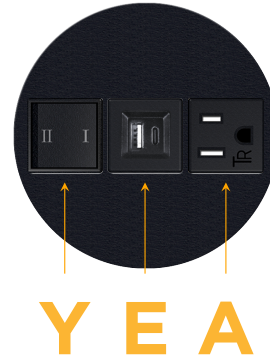

M-POWER-3T

AC POWER & DATA CONNECTIVITY SOLUTION

M-POWER-3T-AEY-BRNSB(2)

Distributed by

Mormax Company, Inc.

8 Westchester Plaza

Elmsford, NY 10523

914-699-0101

sales@mormax.com

mormax.com

Metro Light & Power's line of power & data solutions offers sophisticated design elements combined with greater ease of installation. Streamlined and low-profile, enhanced by side-exiting cords, our outlets advance the industry with their cutting edge look and feel. We believe flexibility is key, and we provide a variety of mounting options, including the ability to mount in limited spaces. Our outlets are available in many finishes and configurations, in addition to a custom color and finish capability for our clients.

Bezel Finish: **BLACK (ZINC/STEEL)**

Custom Finishes Available M-POWER-3T-AEY-BRNSB(2)

Features:

Module/Port Options:

- **A** Tamper Resistant AC Receptacle
- **E** USB-A & USB-C (20W)
- **M** Double USB-A (Fast Charging Ports - 18W)
- **H** HDMI
- **6** CAT 6
- **12** RJ 12
- **X** Switched AC
- **Y** 3-Way Switch (Low Voltage)
- **V** USB-C (45W High Speed Charging Port)
- **S** USB-C (25W High Speed Charging Port)
- **R** Switched AC (Rocker Switch)
- **D** Dimmer Switch

Plug:

Supplied with Low Profile Flat 45° Angle 120 VAC Plug

Optional Standard Straight 120 VAC Plug

Optional Straight 120 VAC Pass-through Plug

- CLEAN, COMPACT DESIGN
- STREAMLINED
- LOW PROFILE
- SIDE-EXITING CORDS
- PLUG & PLAY
- 6' AC CORD & PLUG (FLAT PLUG STANDARD)
- CUSTOMIZABLE CONFIGURATIONS AND FINISHES
- UL LISTED FOR MOUNTING IN FURNITURE
- 15A

UL LISTED AND APPROVED FOR USE ONLY WITH METRO LIGHT & POWER'S UL LISTED LEDS & CLASS 2 UL LISTED LED DRIVERS