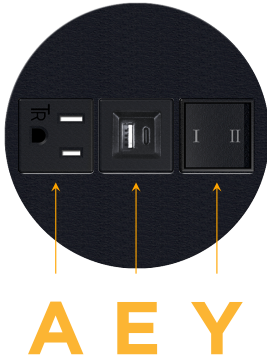

M-POWER-3T

AC POWER & DATA CONNECTIVITY SOLUTION

M-POWER-3T-AEY-BRNSB(2)

Distributed by

Mormax Company, Inc.

8 Westchester Plaza

Elmsford, NY 10523

914-699-0101

sales@mormax.com

mormax.com

Metro Light & Power's line of power & data solutions offers sophisticated design elements combined with greater ease of installation. Streamlined and low-profile, enhanced by side-exiting cords, our outlets advance the industry with their cutting edge look and feel. We believe flexibility is key, and we provide a variety of mounting options, including the ability to mount in limited spaces. Our outlets are available in many finishes and configurations, in addition to a custom color and finish capability for our clients.

Bezel Finish: **BLACK (ZINC/STEEL)**

Custom Finishes Available M-POWER-3T-AEY-BRNSB(2)

Features:

Module/Port Options:

- **A** Tamper Resistant AC Receptacle
- **E** USB-A & USB-C (20W)
- **M** Double USB-A (Fast Charging Ports - 18W)
- **H** HDMI
- **6** CAT 6
- **12** RJ 12
- **X** Switched AC
- **Y** 3-Way Switch (Low Voltage)
- **V** USB-C (45W High Speed Charging Port)
- **S** USB-C (25W High Speed Charging Port)
- **R** Switched AC (Rocker Switch)
- **D** Dimmer Switch

Plug:

Supplied with Low Profile Flat 45° Angle 120 VAC Plug

Optional Standard Straight 120 VAC Plug

Optional Straight 120 VAC Pass-through Plug

- CLEAN, COMPACT DESIGN
- STREAMLINED
- LOW PROFILE
- SIDE-EXITING CORDS
- PLUG & PLAY
- 6' AC CORD & PLUG (FLAT PLUG STANDARD)
- CUSTOMIZABLE CONFIGURATIONS AND FINISHES
- UL LISTED FOR MOUNTING IN FURNITURE
- 15A

UL LISTED AND APPROVED FOR USE ONLY WITH METRO LIGHT & POWER'S UL LISTED LEDS & CLASS 2 UL LISTED LED DRIVERS