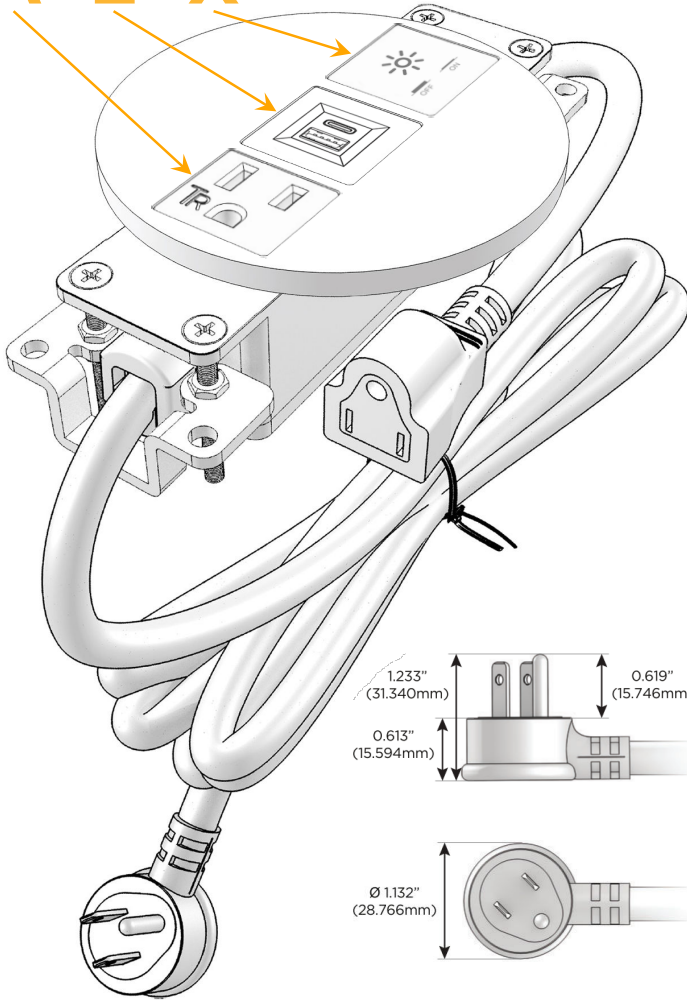

### Module/Port Options:

- A** Tamper Resistant AC Receptacle
- E** USB-A & USB-C (20W)
- M** Double USB-A (Fast Charging Ports - 18W)
- H** HDMI
- 6** CAT 6
- 12** RJ 12
- X** Switched AC
- Y** 3-Way Switch (Low Voltage)
- V** USB-C (45W High Speed Charging Port)
- S** USB-C (25W High Speed Charging Port)
- R** Switched AC (Rocker Switch)
- D** Dimmer Switch

### Plug:

Supplied with Low Profile Flat 45° Angle 120 VAC Plug

Optional Standard Straight 120 VAC Plug

Optional Straight 120 VAC Pass-through Plug

- CLEAN, COMPACT DESIGN
- STREAMLINED
- LOW PROFILE
- SIDE-EXITING CORDS
- PLUG & PLAY
- 6' AC CORD & PLUG (FLAT PLUG STANDARD)
- CUSTOMIZABLE CONFIGURATIONS AND FINISHES
- UL LISTED FOR MOUNTING IN FURNITURE
- 15A

# M-POWER-3T

AC POWER & DATA CONNECTIVITY SOLUTION

M-POWER-3T-AEX-WRNDSB

Specs:

**Modules/Ports:**

- A** Tamper Resistant AC Receptacle
- E** USB-A & USB-C (20W)
- X** Switched AC

**A E X**

Distributed by