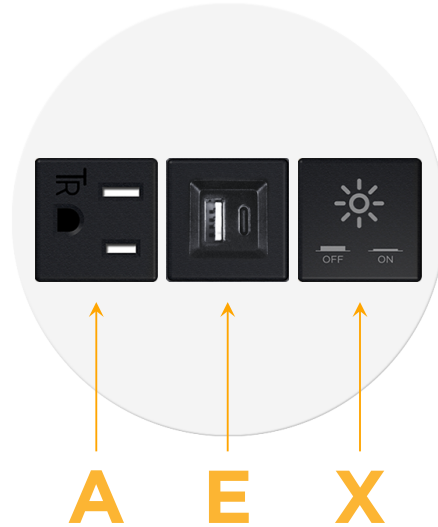

M-POWER-3T

AC POWER & DATA CONNECTIVITY SOLUTION

M-POWER-3T-AEX-WRNSDB

Distributed by

Mormax Company, Inc.

8 Westchester Plaza

Elmsford, NY 10523

914-699-0101

sales@mormax.com

mormax.com

Metro Light & Power's line of power & data solutions offers sophisticated design elements combined with greater ease of installation. Streamlined and low-profile, enhanced by side-exiting cords, our outlets advance the industry with their cutting edge look and feel. We believe flexibility is key, and we provide a variety of mounting options, including the ability to mount in limited spaces. Our outlets are available in many finishes and configurations, in addition to a custom color and finish capability for our clients.

Bezel Finish: **WHITE (ZINC/STEEL)**

Custom Finishes Available M-POWER-3T-AEX-WRNSDB

Features:

Module/Port Options:

- **A** Tamper Resistant AC Receptacle
- **E** USB-A & USB-C (20W)
- **M** Double USB-A (Fast Charging Ports - 18W)
- **H** HDMI
- **6** CAT 6
- **12** RJ 12
- **X** Switched AC
- **Y** 3-Way Switch (Low Voltage)
- **V** USB-C (45W High Speed Charging Port)
- **S** USB-C (25W High Speed Charging Port)
- **R** Switched AC (Rocker Switch)
- **D** Dimmer Switch

Plug:

Supplied with Low Profile Flat 45° Angle 120 VAC Plug

Optional Standard Straight 120 VAC Plug

Optional Straight 120 VAC Pass-through Plug

- CLEAN, COMPACT DESIGN
- STREAMLINED
- LOW PROFILE
- SIDE-EXITING CORDS
- PLUG & PLAY
- 6' AC CORD & PLUG (FLAT PLUG STANDARD)
- CUSTOMIZABLE CONFIGURATIONS AND FINISHES
- UL LISTED FOR MOUNTING IN FURNITURE
- 15A