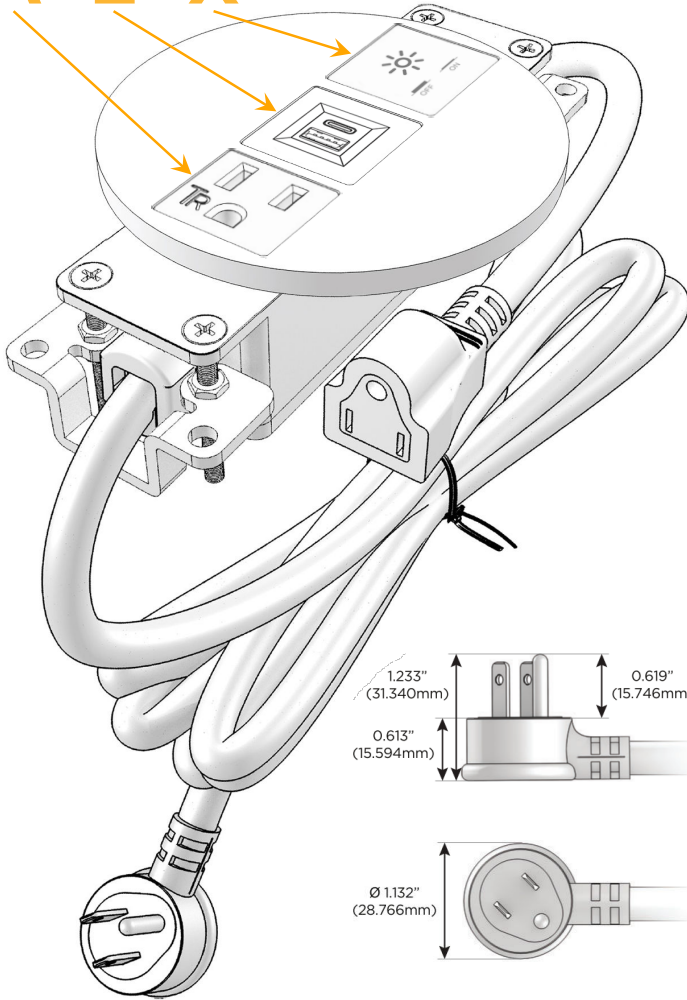

#### Module/Port Options:

- A** Tamper Resistant AC Receptacle
- E** USB-A & USB-C (20W)
- M** Double USB-A (Fast Charging Ports - 18W)
- H** HDMI
- 6** CAT 6
- 12** RJ 12
- X** Switched AC
- Y** 3-Way Switch (Low Voltage)
- V** USB-C (45W High Speed Charging Port)
- S** USB-C (25W High Speed Charging Port)
- R** Switched AC (Rocker Switch)
- D** Dimmer Switch

#### Plug:

Supplied with Low Profile Flat 45° Angle 120 VAC Plug

Optional Standard Straight 120 VAC Plug

Optional Straight 120 VAC Pass-through Plug

- CLEAN, COMPACT DESIGN
- STREAMLINED
- LOW PROFILE
- SIDE-EXITING CORDS
- PLUG & PLAY
- 6' AC CORD & PLUG (FLAT PLUG STANDARD)
- CUSTOMIZABLE CONFIGURATIONS AND FINISHES
- UL LISTED FOR MOUNTING IN FURNITURE
- 15A

# M-POWER-3T

AC POWER & DATA CONNECTIVITY SOLUTION

M-POWER-3T-AEX-WRNDB

Specs:

**Modules/Ports:**

- A** Tamper Resistant AC Receptacle
- E** USB-A & USB-C (20W)
- X** Switched AC

**A E X**

Distributed by