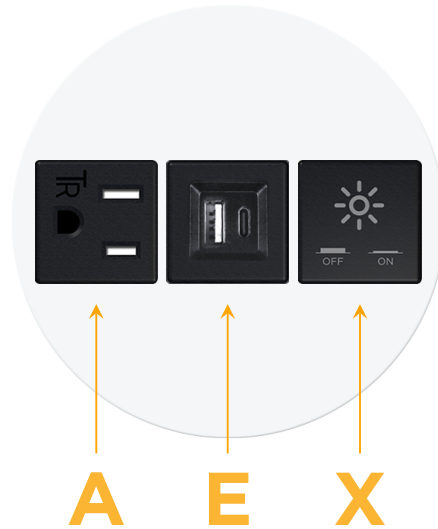

M-POWER-3T

AC POWER & DATA CONNECTIVITY SOLUTION

M-POWER-3T-AEX-WRNDB

Distributed by

Mormax Company, Inc.

8 Westchester Plaza

Elmsford, NY 10523

914-699-0101

sales@mormax.com

mormax.com

Metro Light & Power's line of power & data solutions offers sophisticated design elements combined with greater ease of installation. Streamlined and low-profile, enhanced by side-exiting cords, our outlets advance the industry with their cutting edge look and feel. We believe flexibility is key, and we provide a variety of mounting options, including the ability to mount in limited spaces. Our outlets are available in many finishes and configurations, in addition to a custom color and finish capability for our clients.

Bezel Finish: **WHITE (STEEL)**
Custom Finishes Available M-POWER-3T-AEX-WRNDB

Features:

Module/Port Options:

- **A** Tamper Resistant AC Receptacle
- **E** USB-A & USB-C (20W)
- **M** Double USB-A (Fast Charging Ports - 18W)
- **H** HDMI
- **6** CAT 6
- **12** RJ 12
- **X** Switched AC
- **Y** 3-Way Switch (Low Voltage)
- **V** USB-C (45W High Speed Charging Port)
- **S** USB-C (25W High Speed Charging Port)
- **R** Switched AC (Rocker Switch)
- **D** Dimmer Switch

Plug:

Supplied with Low Profile Flat 45° Angle 120 VAC Plug

Optional Standard Straight 120 VAC Plug

Optional Straight 120 VAC Pass-through Plug

- CLEAN, COMPACT DESIGN
- STREAMLINED
- LOW PROFILE
- SIDE-EXITING CORDS
- PLUG & PLAY
- 6' AC CORD & PLUG (FLAT PLUG STANDARD)
- CUSTOMIZABLE CONFIGURATIONS AND FINISHES
- UL LISTED FOR MOUNTING IN FURNITURE
- 15A