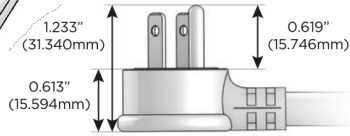

M-POWER-3T

AC POWER & DATA CONNECTIVITY SOLUTION

M-POWER-3T-AEX-S3RND5B

Specs:

Modules/Ports:

- **A** Tamper Resistant AC Receptacle
- **E** USB-A & USB-C (20W)
- **X** Switched AC