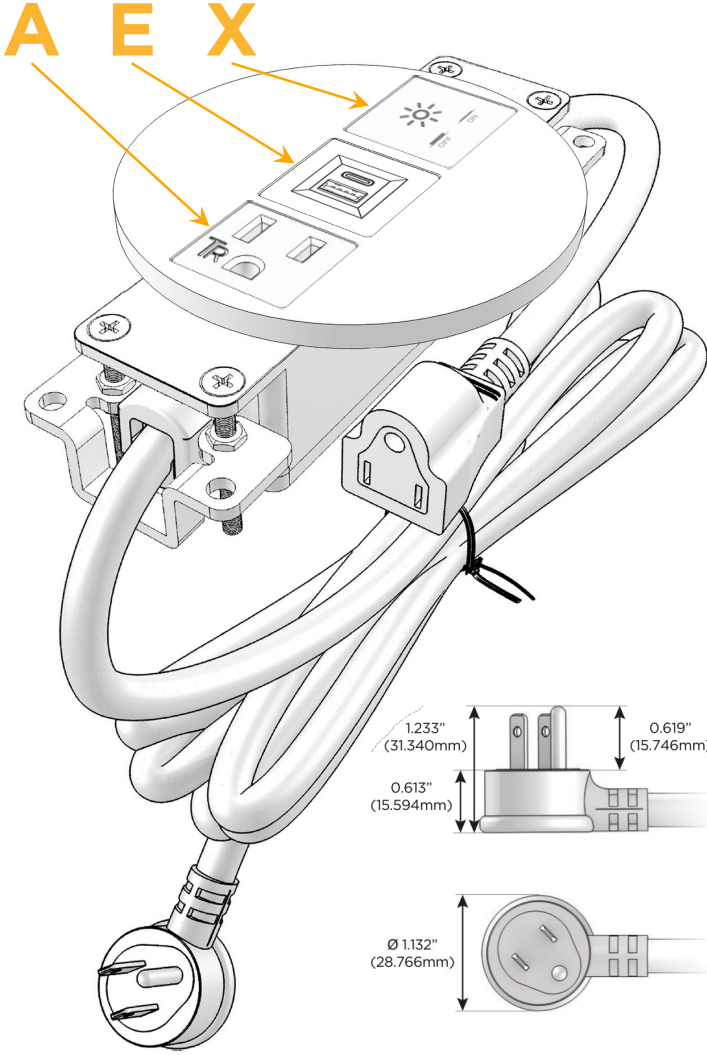

### Module/Port Options:

- A** Tamper Resistant AC Receptacle
- E** USB-A & USB-C (20W)
- M** Double USB-A (Fast Charging Ports - 18W)
- H** HDMI
- 6** CAT 6
- 12** RJ 12
- X** Switched AC
- Y** 3-Way Switch (Low Voltage)
- V** USB-C (45W High Speed Charging Port)
- S** USB-C (25W High Speed Charging Port)
- R** Switched AC (Rocker Switch)
- D** Dimmer Switch

### Plug:

Supplied with Low Profile Flat 45° Angle 120 VAC Plug

Optional Standard Straight 120 VAC Plug

Optional Straight 120 VAC Pass-through Plug

- CLEAN, COMPACT DESIGN
- STREAMLINED
- LOW PROFILE
- SIDE-EXITING CORDS
- PLUG & PLAY
- 6' AC CORD & PLUG (FLAT PLUG STANDARD)
- CUSTOMIZABLE CONFIGURATIONS AND FINISHES
- UL LISTED FOR MOUNTING IN FURNITURE
- 15A

# M-POWER-3T

AC POWER & DATA CONNECTIVITY SOLUTION

M-POWER-3T-AEX-S3RND5B

Specs:

**Modules/Ports:**

- A** Tamper Resistant AC Receptacle
- E** USB-A & USB-C (20W)
- X** Switched AC

Distributed by

Mormax Company, Inc.