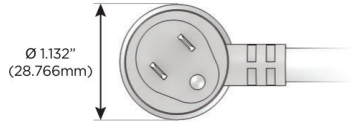

### Plug:

Supplied with Low Profile Flat 45° Angle 120 VAC Plug

Optional Standard Straight 120 VAC Plug

Optional Straight 120 VAC Pass-through Plug

- CLEAN, COMPACT DESIGN
- STREAMLINED
- LOW PROFILE
- SIDE-EXITING CORDS
- PLUG & PLAY
- 6' AC CORD & PLUG (FLAT PLUG STANDARD)
- CUSTOMIZABLE CONFIGURATIONS AND FINISHES
- UL LISTED FOR MOUNTING IN FURNITURE
- 15A

# M-POWER-3T

AC POWER & DATA CONNECTIVITY SOLUTION

M-POWER-3T-AEX-S3RND5B

Specs:

**Modules/Ports:**

- A** Tamper Resistant AC Receptacle
- E** USB-A & USB-C (20W)
- X** Switched AC

Distributed by

Mormax Company, Inc.