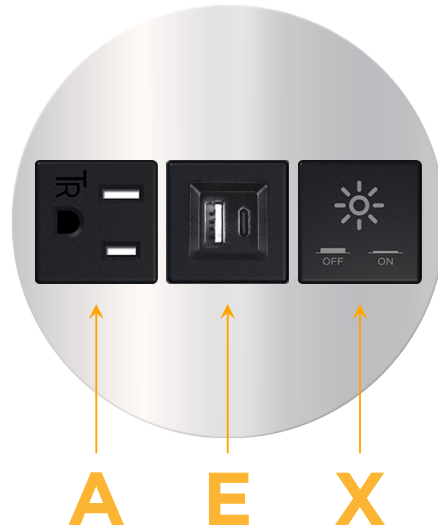

M-POWER-3T

AC POWER & DATA CONNECTIVITY SOLUTION

M-POWER-3T-AEX-CRRNDSB

Distributed by

Mormax Company, Inc.

8 Westchester Plaza

Elmsford, NY 10523

914-699-0101

sales@mormax.com

mormax.com

Metro Light & Power's line of power & data solutions offers sophisticated design elements combined with greater ease of installation. Streamlined and low-profile, enhanced by side-exiting cords, our outlets advance the industry with their cutting edge look and feel. We believe flexibility is key, and we provide a variety of mounting options, including the ability to mount in limited spaces. Our outlets are available in many finishes and configurations, in addition to a custom color and finish capability for our clients.

Bezel Finish: **CHROME (ZINC/STEEL)**

Custom Finishes Available M-POWER-3T-AEX-CRRNDSB

Features:

Module/Port Options:

- **A** Tamper Resistant AC Receptacle
- **E** USB-A & USB-C (20W)
- **M** Double USB-A (Fast Charging Ports - 18W)
- **H** HDMI
- **6** CAT 6
- **12** RJ 12
- **X** Switched AC
- **Y** 3-Way Switch (Low Voltage)
- **V** USB-C (45W High Speed Charging Port)
- **S** USB-C (25W High Speed Charging Port)
- **R** Switched AC (Rocker Switch)
- **D** Dimmer Switch

Plug:

Supplied with Low Profile Flat 45° Angle 120 VAC Plug

Optional Standard Straight 120 VAC Plug

Optional Straight 120 VAC Pass-through Plug

- CLEAN, COMPACT DESIGN
- STREAMLINED
- LOW PROFILE
- SIDE-EXITING CORDS
- PLUG & PLAY
- 6' AC CORD & PLUG (FLAT PLUG STANDARD)
- CUSTOMIZABLE CONFIGURATIONS AND FINISHES
- UL LISTED FOR MOUNTING IN FURNITURE
- 15A