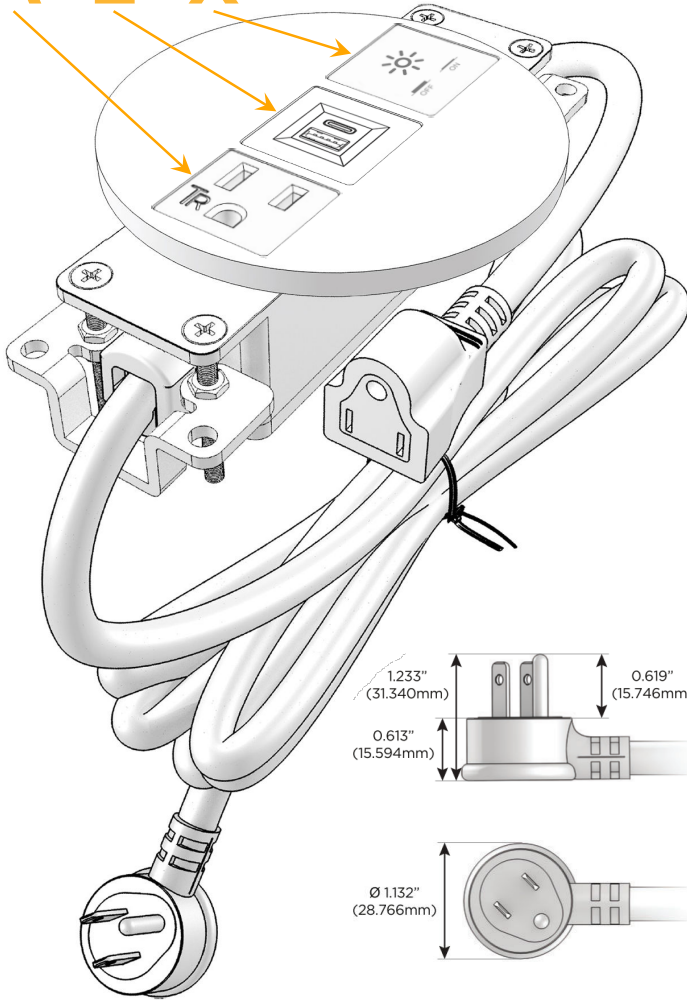

### Module/Port Options:

- A** Tamper Resistant AC Receptacle
- E** USB-A & USB-C (20W)
- M** Double USB-A (Fast Charging Ports - 18W)
- H** HDMI
- 6** CAT 6
- 12** RJ 12
- X** Switched AC
- Y** 3-Way Switch (Low Voltage)
- V** USB-C (45W High Speed Charging Port)
- S** USB-C (25W High Speed Charging Port)
- R** Switched AC (Rocker Switch)
- D** Dimmer Switch

### Plug:

Supplied with Low Profile Flat 45° Angle 120 VAC Plug

Optional Standard Straight 120 VAC Plug

Optional Straight 120 VAC Pass-through Plug

- CLEAN, COMPACT DESIGN
- STREAMLINED
- LOW PROFILE
- SIDE-EXITING CORDS
- PLUG & PLAY
- 6' AC CORD & PLUG (FLAT PLUG STANDARD)
- CUSTOMIZABLE CONFIGURATIONS AND FINISHES
- UL LISTED FOR MOUNTING IN FURNITURE
- 15A

# M-POWER-3T

AC POWER & DATA CONNECTIVITY SOLUTION

M-POWER-3T-AEX-CRRNDSB

Specs:

**Modules/Ports:**

- A** Tamper Resistant AC Receptacle
- E** USB-A & USB-C (20W)
- X** Switched AC

**A E X**

Distributed by