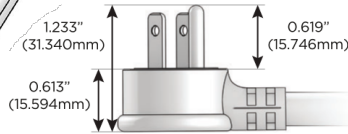

### Plug:

Supplied with Low Profile Flat 45° Angle 120 VAC Plug

Optional Standard Straight 120 VAC Plug

Optional Straight 120 VAC Pass-through Plug

- CLEAN, COMPACT DESIGN
- STREAMLINED
- LOW PROFILE
- SIDE-EXITING CORDS
- PLUG & PLAY
- 6' AC CORD & PLUG (FLAT PLUG STANDARD)
- CUSTOMIZABLE CONFIGURATIONS AND FINISHES
- UL LISTED FOR MOUNTING IN FURNITURE
- 15A

# M-POWER-3T

AC POWER & DATA CONNECTIVITY SOLUTION

M-POWER-3T-AEX-CRRNDSB

Specs:

**Modules/Ports:**

- A** Tamper Resistant AC Receptacle
- E** USB-A & USB-C (20W)
- X** Switched AC

**A E X**

Distributed by