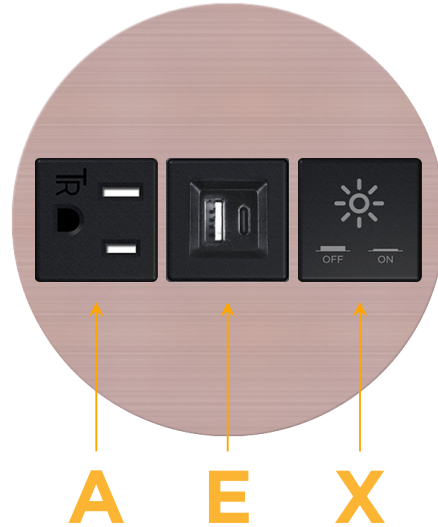

M-POWER-3T

AC POWER & DATA CONNECTIVITY SOLUTION

M-POWER-3T-AEX-CHRNDSB

Distributed by

Mormax Company, Inc.

8 Westchester Plaza

Elmsford, NY 10523

914-699-0101

sales@mormax.com

mormax.com

Metro Light & Power's line of power & data solutions offers sophisticated design elements combined with greater ease of installation. Streamlined and low-profile, enhanced by side-exiting cords, our outlets advance the industry with their cutting edge look and feel. We believe flexibility is key, and we provide a variety of mounting options, including the ability to mount in limited spaces. Our outlets are available in many finishes and configurations, in addition to a custom color and finish capability for our clients.

Bezel Finish: **CHAMPAGNE (ZINC/STEEL)**

Custom Finishes Available M-POWER-3T-AEX-CHRNDSB

Features:

Module/Port Options:

- **A** Tamper Resistant AC Receptacle
- **E** USB-A & USB-C (20W)
- **M** Double USB-A (Fast Charging Ports - 18W)
- **H** HDMI
- **6** CAT 6
- **12** RJ 12
- **X** Switched AC
- **Y** 3-Way Switch (Low Voltage)
- **V** USB-C (45W High Speed Charging Port)
- **S** USB-C (25W High Speed Charging Port)
- **R** Switched AC (Rocker Switch)
- **D** Dimmer Switch

Plug:

Supplied with Low Profile Flat 45° Angle 120 VAC Plug

Optional Standard Straight 120 VAC Plug

Optional Straight 120 VAC Pass-through Plug

- CLEAN, COMPACT DESIGN
- STREAMLINED
- LOW PROFILE
- SIDE-EXITING CORDS
- PLUG & PLAY
- 6' AC CORD & PLUG (FLAT PLUG STANDARD)
- CUSTOMIZABLE CONFIGURATIONS AND FINISHES
- UL LISTED FOR MOUNTING IN FURNITURE
- 15A