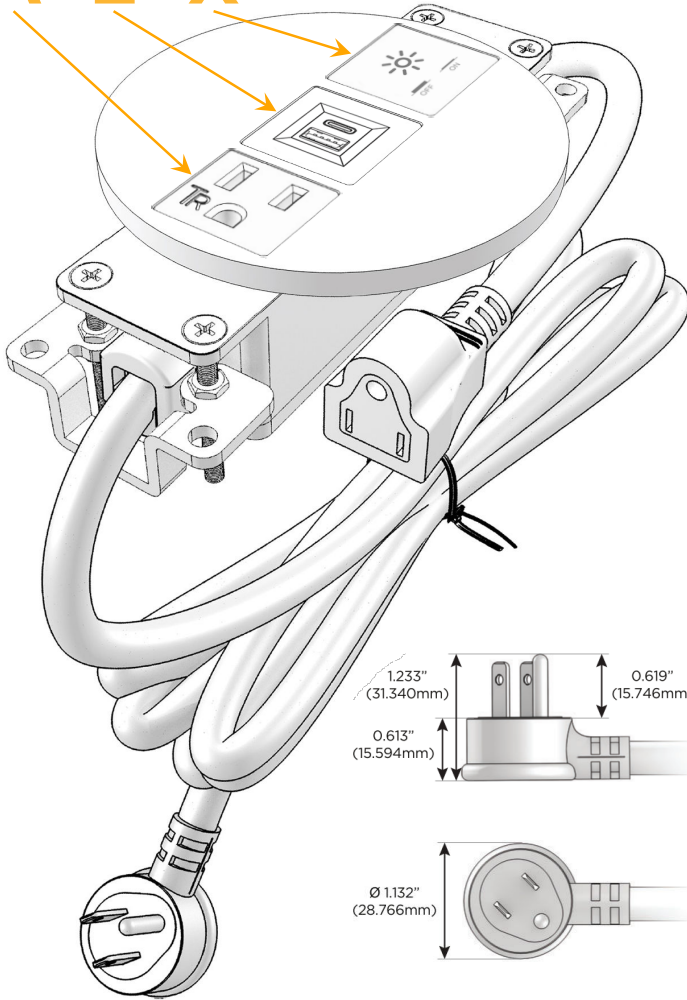

### Module/Port Options:

- A** Tamper Resistant AC Receptacle
- E** USB-A & USB-C (20W)
- M** Double USB-A (Fast Charging Ports - 18W)
- H** HDMI
- 6** CAT 6
- 12** RJ 12
- X** Switched AC
- Y** 3-Way Switch (Low Voltage)
- V** USB-C (45W High Speed Charging Port)
- S** USB-C (25W High Speed Charging Port)
- R** Switched AC (Rocker Switch)
- D** Dimmer Switch

### Plug:

Supplied with Low Profile Flat 45° Angle 120 VAC Plug

Optional Standard Straight 120 VAC Plug

Optional Straight 120 VAC Pass-through Plug

- CLEAN, COMPACT DESIGN
- STREAMLINED
- LOW PROFILE
- SIDE-EXITING CORDS
- PLUG & PLAY
- 6' AC CORD & PLUG (FLAT PLUG STANDARD)
- CUSTOMIZABLE CONFIGURATIONS AND FINISHES
- UL LISTED FOR MOUNTING IN FURNITURE
- 15A

# M-POWER-3T

AC POWER & DATA CONNECTIVITY SOLUTION

M-POWER-3T-AEX-CHRNDSB

Specs:

**Modules/Ports:**

- A** Tamper Resistant AC Receptacle
- E** USB-A & USB-C (20W)
- X** Switched AC

**A E X**

Distributed by