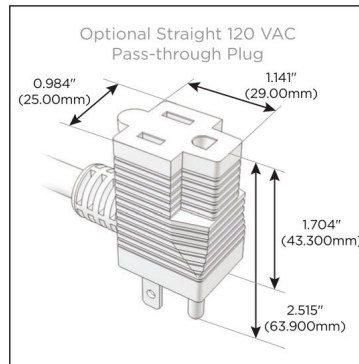

Plug:

Supplied with Low Profile Flat 45° Angle 120 VAC Plug

Optional Standard Straight 120 VAC Plug

Optional Straight 120 VAC Pass-through Plug

- CLEAN, COMPACT DESIGN
- STREAMLINED
- LOW PROFILE
- SIDE-EXITING CORDS
- PLUG & PLAY
- 6' AC CORD & PLUG (FLAT PLUG STANDARD)
- CUSTOMIZABLE CONFIGURATIONS AND FINISHES
- UL LISTED FOR MOUNTING IN FURNITURE
- 15A

M-POWER-3T

AC POWER & DATA CONNECTIVITY SOLUTION

M-POWER-3T-AEX-BZRND5B

Specs:

Modules/Ports:

- A** Tamper Resistant AC Receptacle
- E** USB-A & USB-C (20W)
- X** Switched AC

Distributed by

Mormax Company, Inc.