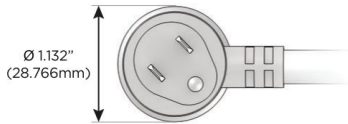

Plug:

Supplied with Low Profile Flat 45° Angle 120 VAC Plug

Optional Standard Straight 120 VAC Plug

Optional Straight 120 VAC Pass-through Plug

- CLEAN, COMPACT DESIGN
- STREAMLINED
- LOW PROFILE
- SIDE-EXITING CORDS
- PLUG & PLAY
- 6' AC CORD & PLUG (FLAT PLUG STANDARD)
- CUSTOMIZABLE CONFIGURATIONS AND FINISHES
- UL LISTED FOR MOUNTING IN FURNITURE
- 15A

M-POWER-3T

AC POWER & DATA CONNECTIVITY SOLUTION

M-POWER-3T-AEX-BZRND5B

Specs:

Modules/Ports:

- A** Tamper Resistant AC Receptacle
- E** USB-A & USB-C (20W)
- X** Switched AC

Distributed by

Mormax Company, Inc.