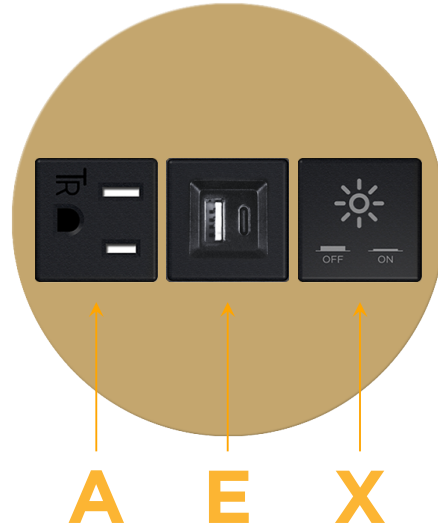

Bezel Finish: **STANDARD BRONZE (ZINC/STEEL)**

Custom Finishes Available M-POWER-3T-AEX-BZRND5B

Features:

Module/Port Options:

- A** Tamper Resistant AC Receptacle
- E** USB-A & USB-C (20W)
- M** Double USB-A (Fast Charging Ports - 18W)
- H** HDMI
- 6** CAT 6
- 12** RJ 12
- X** Switched AC
- Y** 3-Way Switch (Low Voltage)
- V** USB-C (45W High Speed Charging Port)
- S** USB-C (25W High Speed Charging Port)
- R** Switched AC (Rocker Switch)
- D** Dimmer Switch

Plug:

Supplied with Low Profile Flat 45° Angle 120 VAC Plug

Optional Standard Straight 120 VAC Plug

Optional Straight 120 VAC Pass-through Plug

- CLEAN, COMPACT DESIGN
- STREAMLINED
- LOW PROFILE
- SIDE-EXITING CORDS
- PLUG & PLAY
- 6' AC CORD & PLUG (FLAT PLUG STANDARD)
- CUSTOMIZABLE CONFIGURATIONS AND FINISHES
- UL LISTED FOR MOUNTING IN FURNITURE
- 15A

M-POWER-3T

AC POWER & DATA CONNECTIVITY SOLUTION

M-POWER-3T-AEX-BZRND5B

Specs:

Modules/Ports:

- A** Tamper Resistant AC Receptacle
- E** USB-A & USB-C (20W)
- X** Switched AC

Distributed by

Mormax Company, Inc.