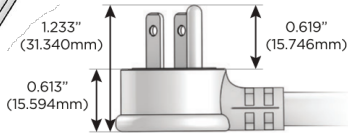

M-POWER-3T

AC POWER & DATA CONNECTIVITY SOLUTION

M-POWER-3T-AEX-BZRND5B

Specs:

Modules/Ports:

- **A** Tamper Resistant AC Receptacle
- **E** USB-A & USB-C (20W)
- **X** Switched AC