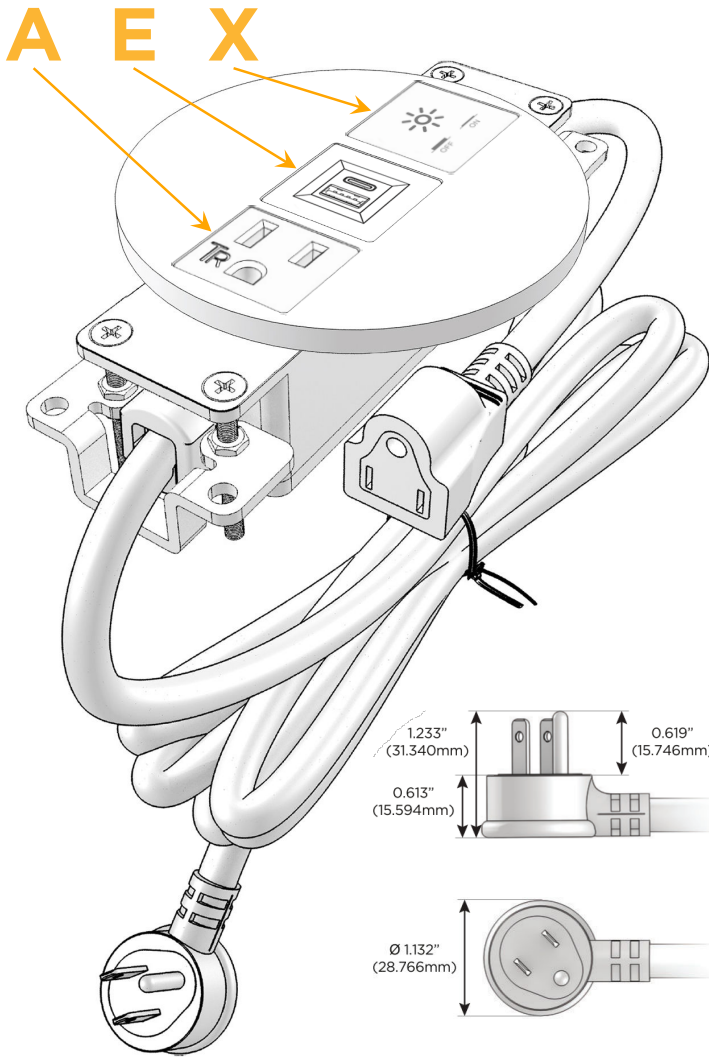

Bezel Finish: **STANDARD BRONZE (ZINC/STEEL)**

Custom Finishes Available M-POWER-3T-AEX-BZRND5B

Features:

Module/Port Options:

- A** Tamper Resistant AC Receptacle
- E** USB-A & USB-C (20W)
- M** Double USB-A (Fast Charging Ports - 18W)
- H** HDMI
- 6** CAT 6
- 12** RJ 12
- X** Switched AC
- Y** 3-Way Switch (Low Voltage)
- V** USB-C (45W High Speed Charging Port)
- S** USB-C (25W High Speed Charging Port)
- R** Switched AC (Rocker Switch)
- D** Dimmer Switch

Plug:

Supplied with Low Profile Flat 45° Angle 120 VAC Plug

Optional Standard Straight 120 VAC Plug

Optional Straight 120 VAC Pass-through Plug

- CLEAN, COMPACT DESIGN
- STREAMLINED
- LOW PROFILE
- SIDE-EXITING CORDS
- PLUG & PLAY
- 6' AC CORD & PLUG (FLAT PLUG STANDARD)
- CUSTOMIZABLE CONFIGURATIONS AND FINISHES
- UL LISTED FOR MOUNTING IN FURNITURE
- 15A

M-POWER-3T

AC POWER & DATA CONNECTIVITY SOLUTION

M-POWER-3T-AEX-BZRND5B

Specs:

Modules/Ports:

- A** Tamper Resistant AC Receptacle
- E** USB-A & USB-C (20W)
- X** Switched AC

Distributed by

Mormax Company, Inc.