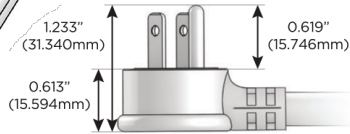

M-POWER-3T

AC POWER & DATA CONNECTIVITY SOLUTION

M-POWER-3T-AEX-BZRND

Specs:

Modules/Ports:

- **A** Tamper Resistant AC Receptacle
- **E** USB-A & USB-C (20W)
- **X** Switched AC