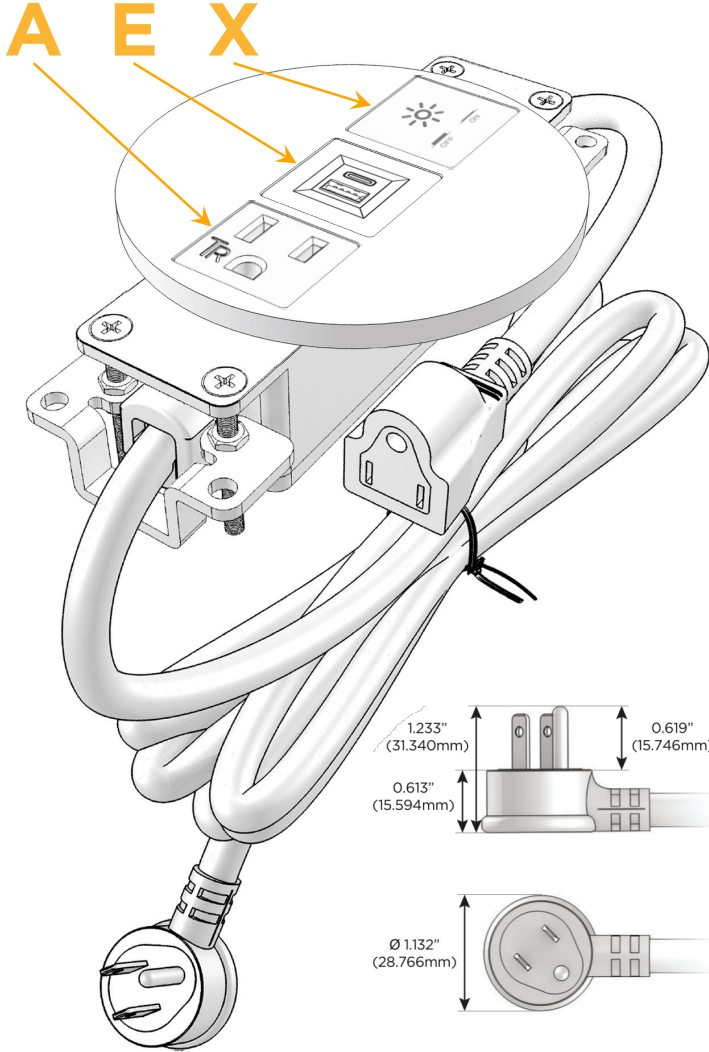

### Module/Port Options:

- A** Tamper Resistant AC Receptacle
- E** USB-A & USB-C (20W)
- M** Double USB-A (Fast Charging Ports - 18W)
- H** HDMI
- 6** CAT 6
- 12** RJ 12
- X** Switched AC
- Y** 3-Way Switch (Low Voltage)
- V** USB-C (45W High Speed Charging Port)
- S** USB-C (25W High Speed Charging Port)
- R** Switched AC (Rocker Switch)
- D** Dimmer Switch

### Plug:

Supplied with Low Profile Flat 45° Angle 120 VAC Plug

Optional Standard Straight 120 VAC Plug

Optional Straight 120 VAC Pass-through Plug

- CLEAN, COMPACT DESIGN
- STREAMLINED
- LOW PROFILE
- SIDE-EXITING CORDS
- PLUG & PLAY
- 6' AC CORD & PLUG (FLAT PLUG STANDARD)
- CUSTOMIZABLE CONFIGURATIONS AND FINISHES
- UL LISTED FOR MOUNTING IN FURNITURE
- 15A

# M-POWER-3T

AC POWER & DATA CONNECTIVITY SOLUTION

M-POWER-3T-AEX-BZRND

Specs:

**Modules/Ports:**

- A** Tamper Resistant AC Receptacle
- E** USB-A & USB-C (20W)
- X** Switched AC

Distributed by

Mormax Company, Inc.