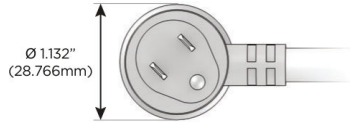

### Plug:

Supplied with Low Profile Flat 45° Angle 120 VAC Plug

Optional Standard Straight 120 VAC Plug

Optional Straight 120 VAC Pass-through Plug

- CLEAN, COMPACT DESIGN
- STREAMLINED
- LOW PROFILE
- SIDE-EXITING CORDS
- PLUG & PLAY
- 6' AC CORD & PLUG (FLAT PLUG STANDARD)
- CUSTOMIZABLE CONFIGURATIONS AND FINISHES
- UL LISTED FOR MOUNTING IN FURNITURE
- 15A

# M-POWER-3T

AC POWER & DATA CONNECTIVITY SOLUTION

M-POWER-3T-AEX-BZRND

Specs:

**Modules/Ports:**

- A** Tamper Resistant AC Receptacle
- E** USB-A & USB-C (20W)
- X** Switched AC

Distributed by

Mormax Company, Inc.