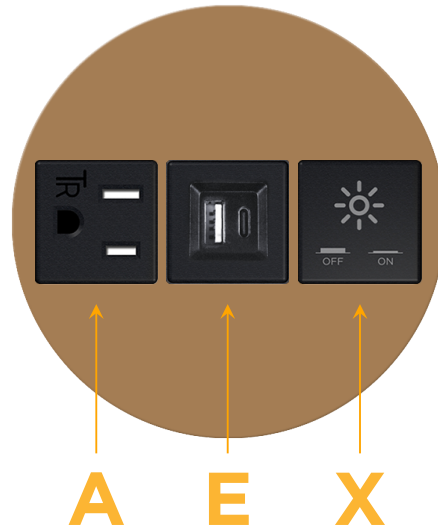

M-POWER-3T

AC POWER & DATA CONNECTIVITY SOLUTION

M-POWER-3T-AEX-BZRND

Distributed by

Mormax Company, Inc.

8 Westchester Plaza

Elmsford, NY 10523

914-699-0101

sales@mormax.com

mormax.com

Metro Light & Power's line of power & data solutions offers sophisticated design elements combined with greater ease of installation. Streamlined and low-profile, enhanced by side-exiting cords, our outlets advance the industry with their cutting edge look and feel. We believe flexibility is key, and we provide a variety of mounting options, including the ability to mount in limited spaces. Our outlets are available in many finishes and configurations, in addition to a custom color and finish capability for our clients.

Bezel Finish: **SOLID BRONZE**

Custom Finishes Available M-POWER-3T-AEX-BZRND

Features:

Module/Port Options:

- **A** Tamper Resistant AC Receptacle
- **E** USB-A & USB-C (20W)
- **M** Double USB-A (Fast Charging Ports - 18W)
- **H** HDMI
- **6** CAT 6
- **12** RJ 12
- **X** Switched AC
- **Y** 3-Way Switch (Low Voltage)
- **V** USB-C (45W High Speed Charging Port)
- **S** USB-C (25W High Speed Charging Port)
- **R** Switched AC (Rocker Switch)
- **D** Dimmer Switch

Plug:

Supplied with Low Profile Flat 45° Angle 120 VAC Plug

Optional Standard Straight 120 VAC Plug

Optional Straight 120 VAC Pass-through Plug

- CLEAN, COMPACT DESIGN
- STREAMLINED
- LOW PROFILE
- SIDE-EXITING CORDS
- PLUG & PLAY
- 6' AC CORD & PLUG (FLAT PLUG STANDARD)
- CUSTOMIZABLE CONFIGURATIONS AND FINISHES
- UL LISTED FOR MOUNTING IN FURNITURE
- 15A