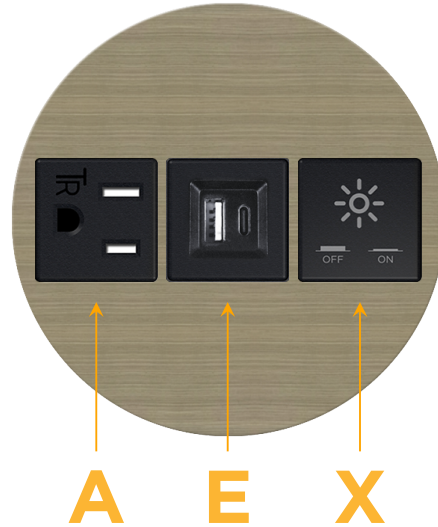

Bezel Finish: **ANTIQUED ARCHITECTURAL BRONZE (ZINC/STEEL)**

Custom Finishes Available M-POWER-3T-AEX-BZ5ARNDSB

Features:

Module/Port Options:

- A** Tamper Resistant AC Receptacle
- E** USB-A & USB-C (20W)
- M** Double USB-A (Fast Charging Ports - 18W)
- H** HDMI
- 6** CAT 6
- 12** RJ 12
- X** Switched AC
- Y** 3-Way Switch (Low Voltage)
- V** USB-C (45W High Speed Charging Port)
- S** USB-C (25W High Speed Charging Port)
- R** Switched AC (Rocker Switch)
- D** Dimmer Switch

Plug:

Supplied with Low Profile Flat 45° Angle 120 VAC Plug

Optional Standard Straight 120 VAC Plug

Optional Straight 120 VAC Pass-through Plug

- CLEAN, COMPACT DESIGN
- STREAMLINED
- LOW PROFILE
- SIDE-EXITING CORDS
- PLUG & PLAY
- 6' AC CORD & PLUG (FLAT PLUG STANDARD)
- CUSTOMIZABLE CONFIGURATIONS AND FINISHES
- UL LISTED FOR MOUNTING IN FURNITURE
- 15A

M-POWER-3T

AC POWER & DATA CONNECTIVITY SOLUTION

M-POWER-3T-AEX-BZ5ARND5B

Specs:

Modules/Ports:

- A** Tamper Resistant AC Receptacle
- E** USB-A & USB-C (20W)
- X** Switched AC

A E X

Distributed by