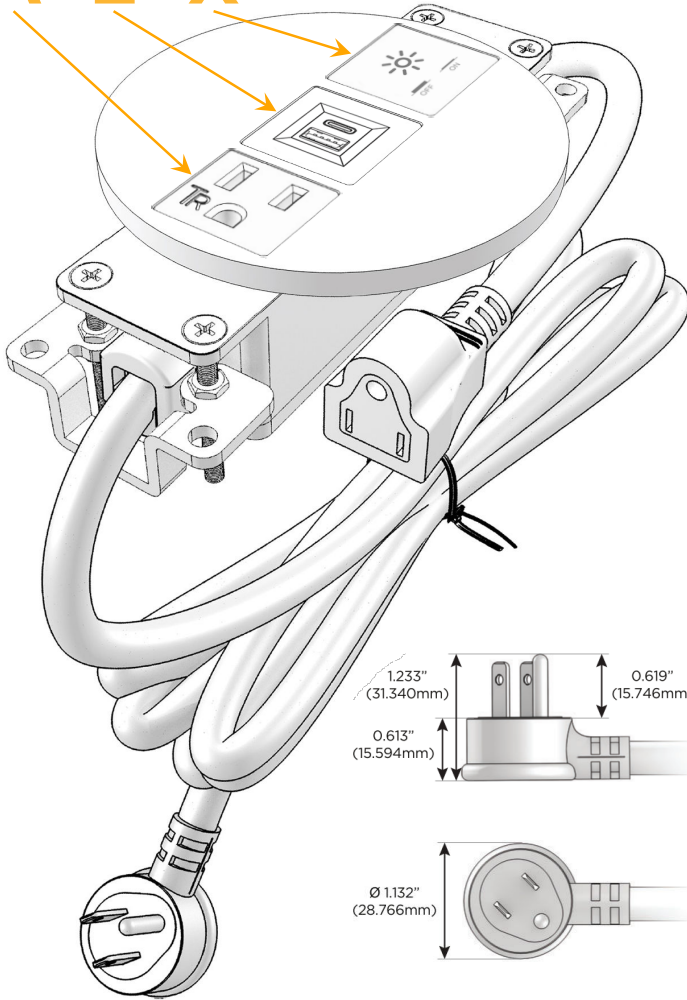

Bezel Finish: **ANTIQUED ARCHITECTURAL BRONZE (ZINC/STEEL)**

Custom Finishes Available M-POWER-3T-AEX-BZ5ARNDSB

Features:

Module/Port Options:

- A** Tamper Resistant AC Receptacle
- E** USB-A & USB-C (20W)
- M** Double USB-A (Fast Charging Ports - 18W)
- H** HDMI
- 6** CAT 6
- 12** RJ 12
- X** Switched AC
- Y** 3-Way Switch (Low Voltage)
- V** USB-C (45W High Speed Charging Port)
- S** USB-C (25W High Speed Charging Port)
- R** Switched AC (Rocker Switch)
- D** Dimmer Switch

Plug:

Supplied with Low Profile Flat 45° Angle 120 VAC Plug

Optional Standard Straight 120 VAC Plug

Optional Straight 120 VAC Pass-through Plug

- CLEAN, COMPACT DESIGN
- STREAMLINED
- LOW PROFILE
- SIDE-EXITING CORDS
- PLUG & PLAY
- 6' AC CORD & PLUG (FLAT PLUG STANDARD)
- CUSTOMIZABLE CONFIGURATIONS AND FINISHES
- UL LISTED FOR MOUNTING IN FURNITURE
- 15A

M-POWER-3T

AC POWER & DATA CONNECTIVITY SOLUTION

M-POWER-3T-AEX-BZ5ARND5B

Specs:

Modules/Ports:

- A** Tamper Resistant AC Receptacle
- E** USB-A & USB-C (20W)
- X** Switched AC

A E X

Distributed by