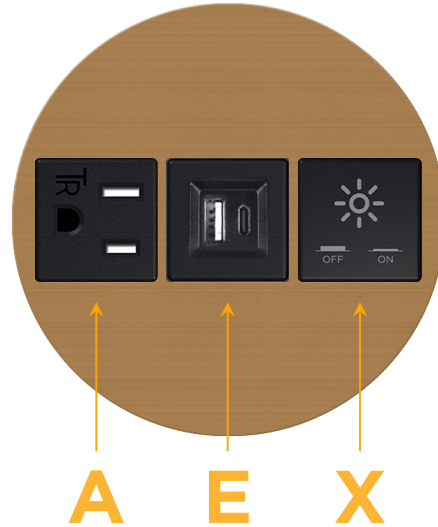

M-POWER-3T

AC POWER & DATA CONNECTIVITY SOLUTION

M-POWER-3T-AEX-BZ4RND8

Distributed by

Mormax Company, Inc.

8 Westchester Plaza

Elmsford, NY 10523

914-699-0101

sales@mormax.com

mormax.com

Metro Light & Power's line of power & data solutions offers sophisticated design elements combined with greater ease of installation. Streamlined and low-profile, enhanced by side-exiting cords, our outlets advance the industry with their cutting edge look and feel. We believe flexibility is key, and we provide a variety of mounting options, including the ability to mount in limited spaces. Our outlets are available in many finishes and configurations, in addition to a custom color and finish capability for our clients.

Bezel Finish: **SOLID BRONZE BRUSHED**

Custom Finishes Available M-POWER-3T-AEX-BZ4RND8

Features:

Module/Port Options:

- **A** Tamper Resistant AC Receptacle
- **E** USB-A & USB-C (20W)
- **M** Double USB-A (Fast Charging Ports - 18W)
- **H** HDMI
- **6** CAT 6
- **12** RJ 12
- **X** Switched AC
- **Y** 3-Way Switch (Low Voltage)
- **V** USB-C (45W High Speed Charging Port)
- **S** USB-C (25W High Speed Charging Port)
- **R** Switched AC (Rocker Switch)
- **D** Dimmer Switch

Plug:

Supplied with Low Profile Flat 45° Angle 120 VAC Plug

Optional Standard Straight 120 VAC Plug

Optional Straight 120 VAC Pass-through Plug

- CLEAN, COMPACT DESIGN
- STREAMLINED
- LOW PROFILE
- SIDE-EXITING CORDS
- PLUG & PLAY
- 6' AC CORD & PLUG (FLAT PLUG STANDARD)
- CUSTOMIZABLE CONFIGURATIONS AND FINISHES
- UL LISTED FOR MOUNTING IN FURNITURE
- 15A