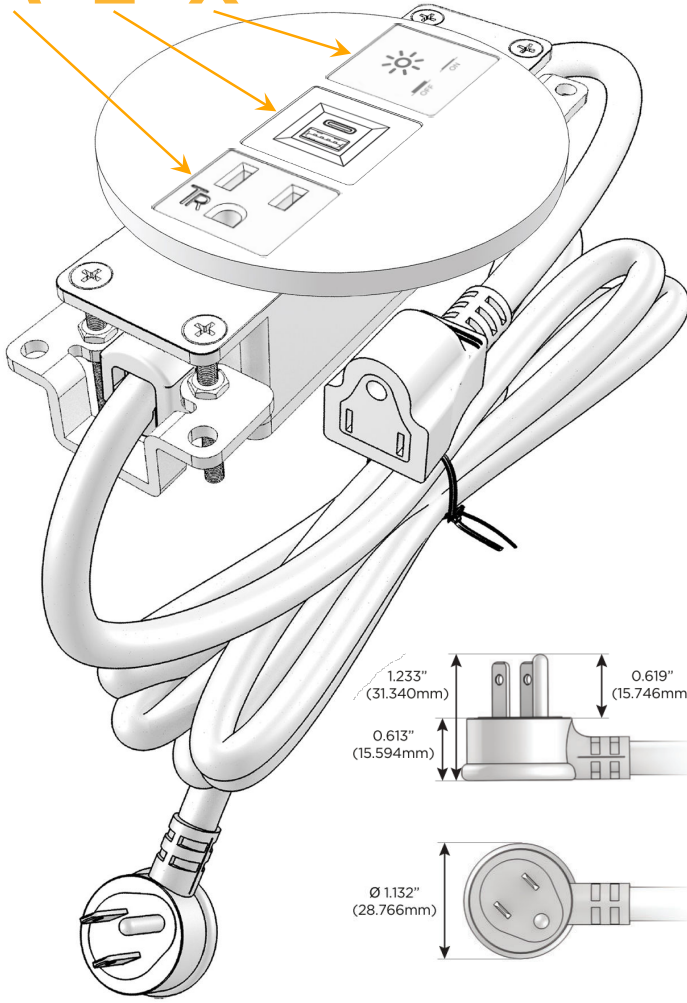

M-POWER-3T

AC POWER & DATA CONNECTIVITY SOLUTION

M-POWER-3T-AEX-BZ4RND

Specs:

Modules/Ports:

- **A** Tamper Resistant AC Receptacle
- **E** USB-A & USB-C (20W)
- **X** Switched AC

A E X