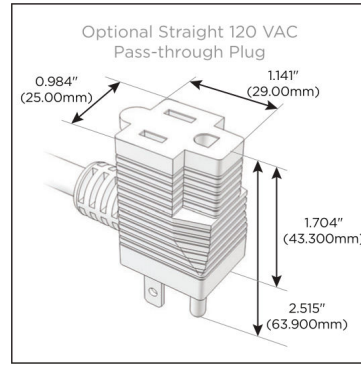

M-POWER-3T

AC POWER & DATA CONNECTIVITY SOLUTION

M-POWER-3T-AEX-BZ4RND

Specs:

Modules/Ports:

- **A** Tamper Resistant AC Receptacle
- **E** USB-A & USB-C (20W)
- **X** Switched AC

A E X