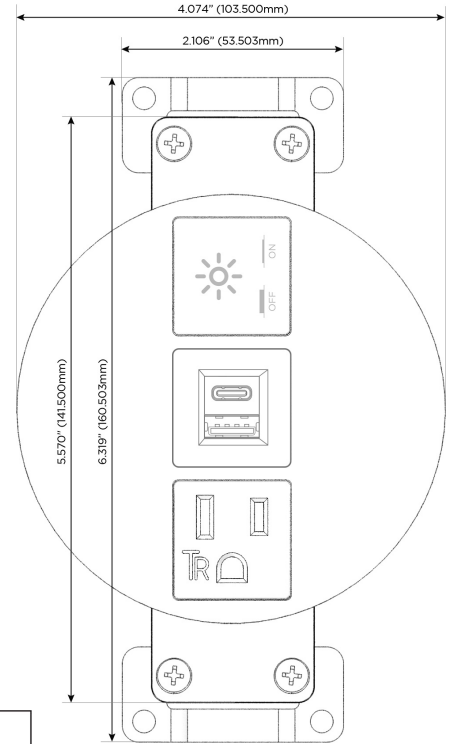

M-POWER-3T

AC POWER & DATA CONNECTIVITY SOLUTION

M-POWER-3T-AEX-BZ4RND

Specs:

Modules/Ports:

- **A** Tamper Resistant AC Receptacle
- **E** USB-A & USB-C (20W)
- **X** Switched AC

A E X

TOP

Distributed by

Mormax Company, Inc.

8 Westchester Plaza

Elmsford, NY 10523

914-699-0101

sales@mormax.com

mormax.com