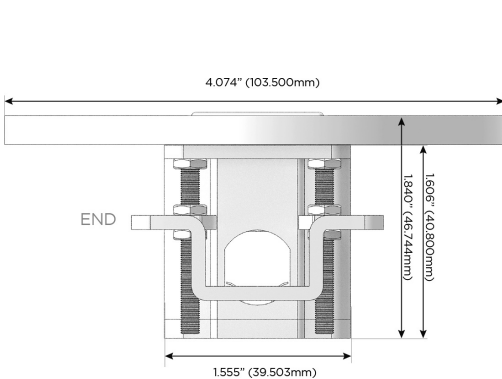

M-POWER-3T

AC POWER & DATA CONNECTIVITY SOLUTION

M-POWER-3T-AEX-BZ4RND

Specs:

Modules/Ports:

- **A** Tamper Resistant AC Receptacle
- **E** USB-A & USB-C (20W)
- **X** Switched AC

A E X

TOP

Distributed by

Mormax Company, Inc.

8 Westchester Plaza

Elmsford, NY 10523

914-699-0101

sales@mormax.com

mormax.com