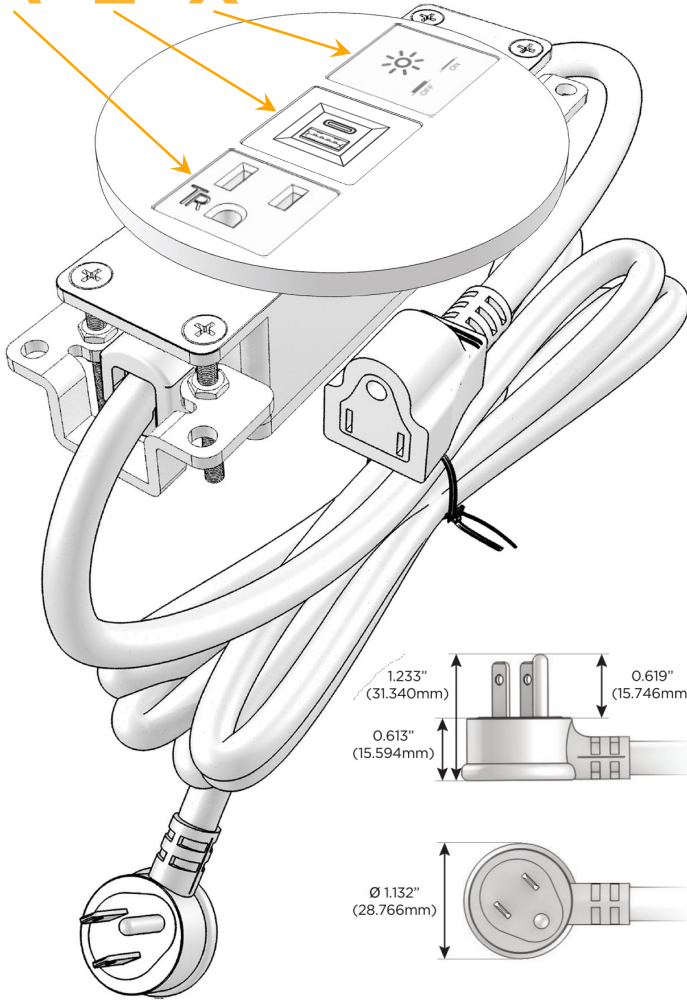

Bezel Finish: **BRASS (ZINC/STEEL)**

Custom Finishes Available M-POWER-3T-AEX-BRRNDSB

Features:

Module/Port Options:

- A** Tamper Resistant AC Receptacle
- E** USB-A & USB-C (20W)
- M** Double USB-A (Fast Charging Ports - 18W)
- H** HDMI
- 6** CAT 6
- 12** RJ 12
- X** Switched AC
- Y** 3-Way Switch (Low Voltage)
- V** USB-C (45W High Speed Charging Port)
- S** USB-C (25W High Speed Charging Port)
- R** Switched AC (Rocker Switch)
- D** Dimmer Switch

Plug:

Supplied with Low Profile Flat 45° Angle 120 VAC Plug

Optional Standard Straight 120 VAC Plug

Optional Straight 120 VAC Pass-through Plug

- CLEAN, COMPACT DESIGN
- STREAMLINED
- LOW PROFILE
- SIDE-EXITING CORDS
- PLUG & PLAY
- 6' AC CORD & PLUG (FLAT PLUG STANDARD)
- CUSTOMIZABLE CONFIGURATIONS AND FINISHES
- UL LISTED FOR MOUNTING IN FURNITURE
- 15A

sales@mormax.com

mormax.com

Specs:

Modules/Ports:

- A** Tamper Resistant AC Receptacle
- E** USB-A & USB-C (20W)
- X** Switched AC

A E X

TOP