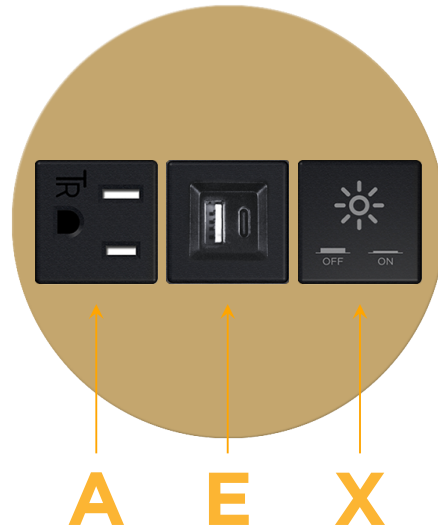

Bezel Finish: **BRASS (ZINC/STEEL)**

Custom Finishes Available M-POWER-3T-AEX-BRRNDSB

Features:

Module/Port Options:

- A** Tamper Resistant AC Receptacle
- E** USB-A & USB-C (20W)
- M** Double USB-A (Fast Charging Ports - 18W)
- H** HDMI
- 6** CAT 6
- 12** RJ 12
- X** Switched AC
- Y** 3-Way Switch (Low Voltage)
- V** USB-C (45W High Speed Charging Port)
- S** USB-C (25W High Speed Charging Port)
- R** Switched AC (Rocker Switch)
- D** Dimmer Switch

Plug:

Supplied with Low Profile Flat 45° Angle 120 VAC Plug

Optional Standard Straight 120 VAC Plug

Optional Straight 120 VAC Pass-through Plug

- CLEAN, COMPACT DESIGN
- STREAMLINED
- LOW PROFILE
- SIDE-EXITING CORDS
- PLUG & PLAY
- 6' AC CORD & PLUG (FLAT PLUG STANDARD)
- CUSTOMIZABLE CONFIGURATIONS AND FINISHES
- UL LISTED FOR MOUNTING IN FURNITURE
- 15A

sales@mormax.com

mormax.com

Specs:

Modules/Ports:

- A** Tamper Resistant AC Receptacle
- E** USB-A & USB-C (20W)
- X** Switched AC

A E X

TOP