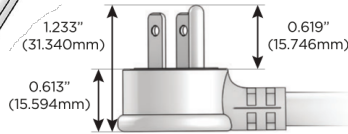

sales@mormax.com

mormax.com

Specs:

Modules/Ports:

- A** Tamper Resistant AC Receptacle
- E** USB-A & USB-C (20W)
- X** Switched AC

A E X

TOP