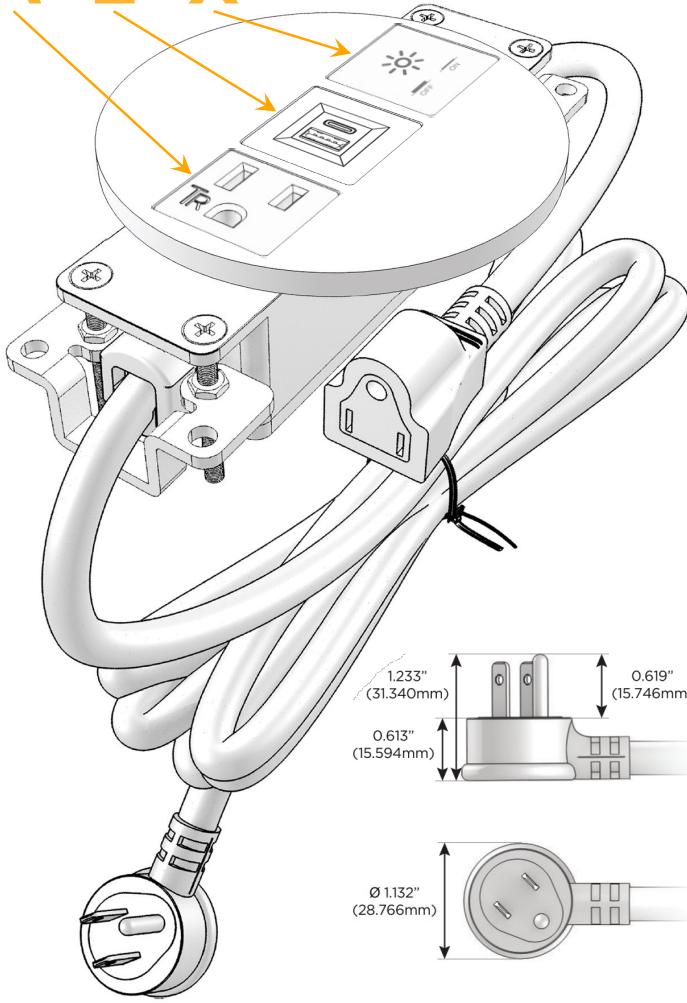

Bezel Finish: **SOLID BRASS**

*Custom Finishes Available* M-POWER-3T-AEX-BRRNDB

Features:

**Module/Port Options:**

- A** Tamper Resistant AC Receptacle
- E** USB-A & USB-C (20W)
- M** Double USB-A (Fast Charging Ports - 18W)
- H** HDMI
- 6** CAT 6
- 12** RJ 12
- X** Switched AC
- Y** 3-Way Switch (Low Voltage)
- V** USB-C (45W High Speed Charging Port)
- S** USB-C (25W High Speed Charging Port)
- R** Switched AC (Rocker Switch)
- D** Dimmer Switch

**Plug:**

Supplied with Low Profile Flat 45° Angle 120 VAC Plug

Optional Standard Straight 120 VAC Plug

Optional Straight 120 VAC Pass-through Plug

- CLEAN, COMPACT DESIGN
- STREAMLINED
- LOW PROFILE
- SIDE-EXITING CORDS
- PLUG & PLAY
- 6' AC CORD & PLUG (FLAT PLUG STANDARD)
- CUSTOMIZABLE CONFIGURATIONS AND FINISHES
- UL LISTED FOR MOUNTING IN FURNITURE
- 15A

# M-POWER-3T

AC POWER & DATA CONNECTIVITY SOLUTION

M-POWER-3T-AEX-BRRNDB

Specs:

**Modules/Ports:**

- A** Tamper Resistant AC Receptacle
- E** USB-A & USB-C (20W)
- X** Switched AC

**A E X**

Distributed by