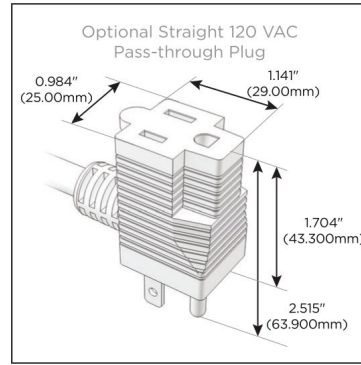

**Plug:**

Supplied with Low Profile Flat 45° Angle 120 VAC Plug

Optional Standard Straight 120 VAC Plug

Optional Straight 120 VAC Pass-through Plug

- CLEAN, COMPACT DESIGN
- STREAMLINED
- LOW PROFILE
- SIDE-EXITING CORDS
- PLUG & PLAY
- 6' AC CORD & PLUG (FLAT PLUG STANDARD)
- CUSTOMIZABLE CONFIGURATIONS AND FINISHES
- UL LISTED FOR MOUNTING IN FURNITURE
- 15A

# M-POWER-3T

AC POWER & DATA CONNECTIVITY SOLUTION

M-POWER-3T-AEX-BRRNDB

Specs:

**Modules/Ports:**

- A** Tamper Resistant AC Receptacle
- E** USB-A & USB-C (20W)
- X** Switched AC

**A E X**

Distributed by