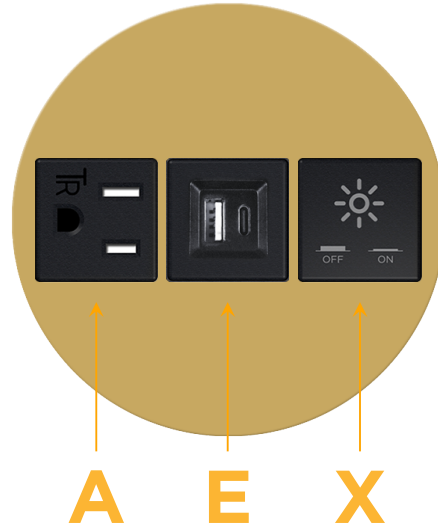

Bezel Finish: **SOLID BRASS**

*Custom Finishes Available* M-POWER-3T-AEX-BRRNDB

Features:

**Module/Port Options:**

- A** Tamper Resistant AC Receptacle
- E** USB-A & USB-C (20W)
- M** Double USB-A (Fast Charging Ports - 18W)
- H** HDMI
- 6** CAT 6
- 12** RJ 12
- X** Switched AC
- Y** 3-Way Switch (Low Voltage)
- V** USB-C (45W High Speed Charging Port)
- S** USB-C (25W High Speed Charging Port)
- R** Switched AC (Rocker Switch)
- D** Dimmer Switch

**Plug:**

Supplied with Low Profile Flat 45° Angle 120 VAC Plug

Optional Standard Straight 120 VAC Plug

Optional Straight 120 VAC Pass-through Plug

- CLEAN, COMPACT DESIGN
- STREAMLINED
- LOW PROFILE
- SIDE-EXITING CORDS
- PLUG & PLAY
- 6' AC CORD & PLUG (FLAT PLUG STANDARD)
- CUSTOMIZABLE CONFIGURATIONS AND FINISHES
- UL LISTED FOR MOUNTING IN FURNITURE
- 15A

# M-POWER-3T

AC POWER & DATA CONNECTIVITY SOLUTION

M-POWER-3T-AEX-BRRNDB

Specs:

**Modules/Ports:**

- A** Tamper Resistant AC Receptacle
- E** USB-A & USB-C (20W)
- X** Switched AC

**A E X**

Distributed by