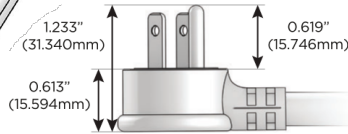

# M-POWER-3T

AC POWER & DATA CONNECTIVITY SOLUTION

M-POWER-3T-AEX-BRRNDB

Specs:

**Modules/Ports:**

- A** Tamper Resistant AC Receptacle
- E** USB-A & USB-C (20W)
- X** Switched AC

**A E X**

Distributed by