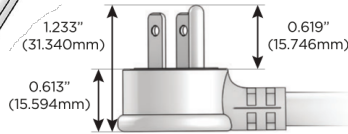

sales@mormax.com

mormax.com

Specs:

Modules/Ports:

- A Tamper Resistant AC Receptacle
- E USB-A & USB-C (20W)
- X Switched AC

A E X

TOP