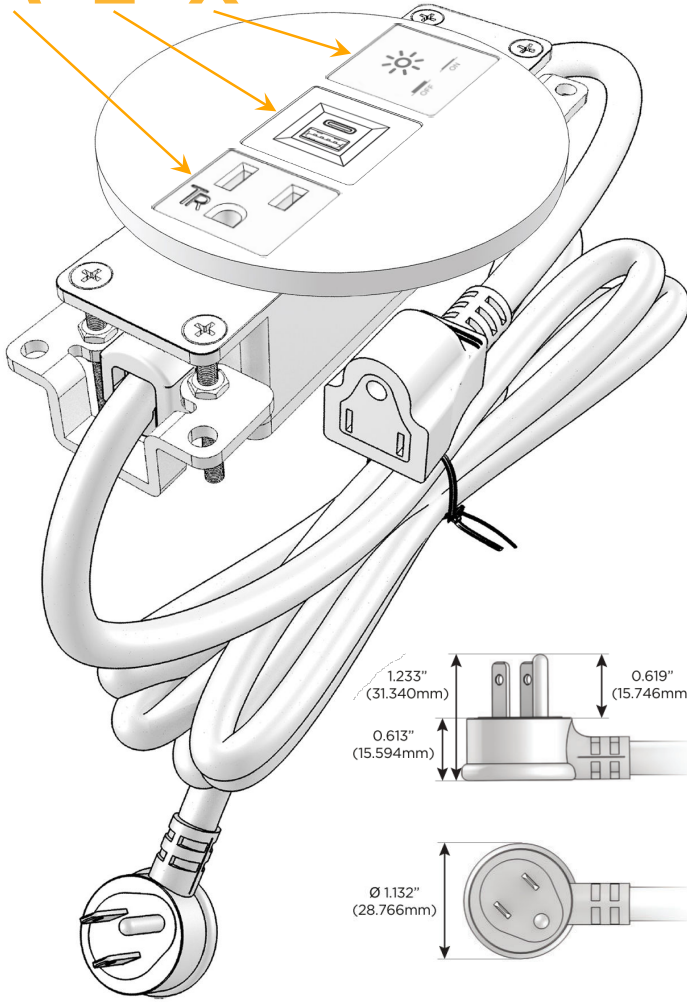

Bezel Finish: **BRASS ANTIQUED (ZINC/STEEL)**

Custom Finishes Available M-POWER-3T-AEX-BRARNSB

Features:

Module/Port Options:

- A** Tamper Resistant AC Receptacle
- E** USB-A & USB-C (20W)
- M** Double USB-A (Fast Charging Ports - 18W)
- H** HDMI
- 6** CAT 6
- 12** RJ 12
- X** Switched AC
- Y** 3-Way Switch (Low Voltage)
- V** USB-C (45W High Speed Charging Port)
- S** USB-C (25W High Speed Charging Port)
- R** Switched AC (Rocker Switch)
- D** Dimmer Switch

Plug:

Supplied with Low Profile Flat 45° Angle 120 VAC Plug

Optional Standard Straight 120 VAC Plug

Optional Straight 120 VAC Pass-through Plug

- CLEAN, COMPACT DESIGN
- STREAMLINED
- LOW PROFILE
- SIDE-EXITING CORDS
- PLUG & PLAY
- 6' AC CORD & PLUG (FLAT PLUG STANDARD)
- CUSTOMIZABLE CONFIGURATIONS AND FINISHES
- UL LISTED FOR MOUNTING IN FURNITURE
- 15A

sales@mormax.com

mormax.com

Specs:

Modules/Ports:

- A Tamper Resistant AC Receptacle
- E USB-A & USB-C (20W)
- X Switched AC

A E X

TOP