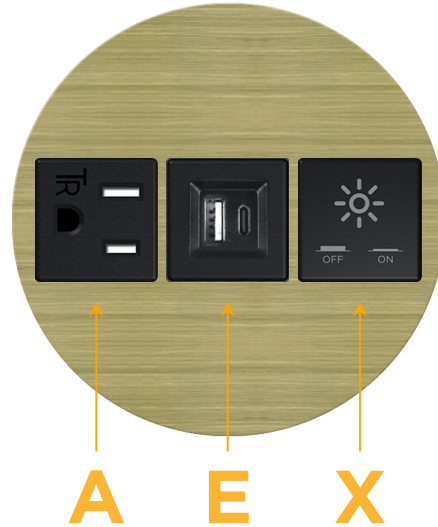

Bezel Finish: **BRASS ANTIQUED (ZINC/STEEL)**

Custom Finishes Available M-POWER-3T-AEX-BRARNSB

Features:

Module/Port Options:

- A** Tamper Resistant AC Receptacle
- E** USB-A & USB-C (20W)
- M** Double USB-A (Fast Charging Ports - 18W)
- H** HDMI
- 6** CAT 6
- 12** RJ 12
- X** Switched AC
- Y** 3-Way Switch (Low Voltage)
- V** USB-C (45W High Speed Charging Port)
- S** USB-C (25W High Speed Charging Port)
- R** Switched AC (Rocker Switch)
- D** Dimmer Switch

Plug:

Supplied with Low Profile Flat 45° Angle 120 VAC Plug

Optional Standard Straight 120 VAC Plug

Optional Straight 120 VAC Pass-through Plug

- CLEAN, COMPACT DESIGN
- STREAMLINED
- LOW PROFILE
- SIDE-EXITING CORDS
- PLUG & PLAY
- 6' AC CORD & PLUG (FLAT PLUG STANDARD)
- CUSTOMIZABLE CONFIGURATIONS AND FINISHES
- UL LISTED FOR MOUNTING IN FURNITURE
- 15A

sales@mormax.com

mormax.com

Specs:

Modules/Ports:

- A Tamper Resistant AC Receptacle
- E USB-A & USB-C (20W)
- X Switched AC

A E X

TOP