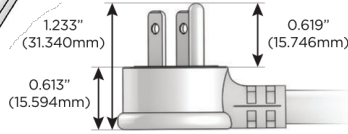

Plug:

Supplied with Low Profile Flat 45° Angle 120 VAC Plug

Optional Standard Straight 120 VAC Plug

Optional Straight 120 VAC Pass-through Plug

- CLEAN, COMPACT DESIGN
- STREAMLINED
- LOW PROFILE
- SIDE-EXITING CORDS
- PLUG & PLAY
- 6' AC CORD & PLUG (FLAT PLUG STANDARD)
- CUSTOMIZABLE CONFIGURATIONS AND FINISHES
- UL LISTED FOR MOUNTING IN FURNITURE
- 15A

M-POWER-3T

AC POWER & DATA CONNECTIVITY SOLUTION

M-POWER-3T-AEX-BR4RND

Specs:

Modules/Ports:

- A** Tamper Resistant AC Receptacle
- E** USB-A & USB-C (20W)
- X** Switched AC

A E X

Distributed by