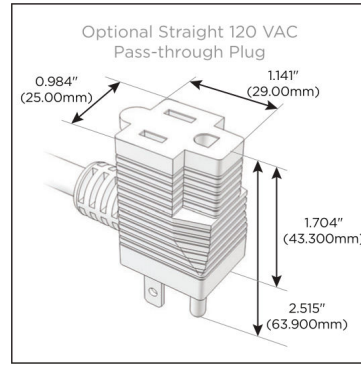

Plug:

Supplied with Low Profile Flat 45° Angle 120 VAC Plug

Optional Standard Straight 120 VAC Plug

Optional Straight 120 VAC Pass-through Plug

- CLEAN, COMPACT DESIGN
- STREAMLINED
- LOW PROFILE
- SIDE-EXITING CORDS
- PLUG & PLAY
- 6' AC CORD & PLUG (FLAT PLUG STANDARD)
- CUSTOMIZABLE CONFIGURATIONS AND FINISHES
- UL LISTED FOR MOUNTING IN FURNITURE
- 15A

M-POWER-3T

AC POWER & DATA CONNECTIVITY SOLUTION

M-POWER-3T-AEX-BR4RND

Specs:

Modules/Ports:

- A** Tamper Resistant AC Receptacle
- E** USB-A & USB-C (20W)
- X** Switched AC

A E X

Distributed by