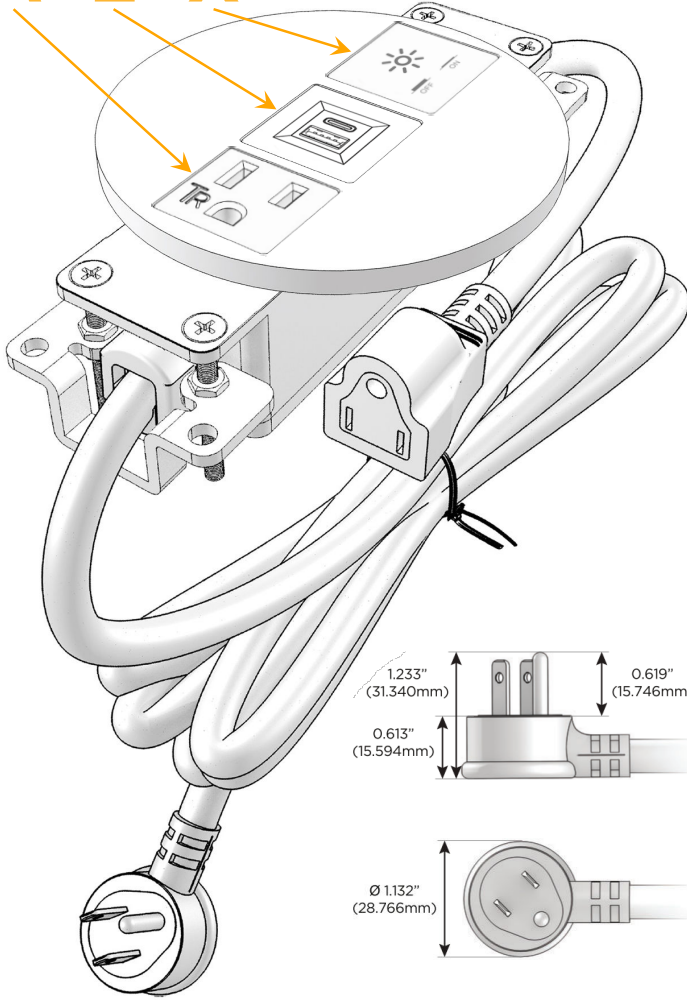

Bezel Finish: **SOLID BRASS BRUSHED**

Custom Finishes Available M-POWER-3T-AEX-BR4RNDB

Features:

Module/Port Options:

- A** Tamper Resistant AC Receptacle
- E** USB-A & USB-C (20W)
- M** Double USB-A (Fast Charging Ports - 18W)
- H** HDMI
- 6** CAT 6
- 12** RJ 12
- X** Switched AC
- Y** 3-Way Switch (Low Voltage)
- V** USB-C (45W High Speed Charging Port)
- S** USB-C (25W High Speed Charging Port)
- R** Switched AC (Rocker Switch)
- D** Dimmer Switch

Plug:

Supplied with Low Profile Flat 45° Angle 120 VAC Plug

Optional Standard Straight 120 VAC Plug

Optional Straight 120 VAC Pass-through Plug

- CLEAN, COMPACT DESIGN
- STREAMLINED
- LOW PROFILE
- SIDE-EXITING CORDS
- PLUG & PLAY
- 6' AC CORD & PLUG (FLAT PLUG STANDARD)
- CUSTOMIZABLE CONFIGURATIONS AND FINISHES
- UL LISTED FOR MOUNTING IN FURNITURE
- 15A

M-POWER-3T

AC POWER & DATA CONNECTIVITY SOLUTION

M-POWER-3T-AEX-BR4RND

Specs:

Modules/Ports:

- A** Tamper Resistant AC Receptacle
- E** USB-A & USB-C (20W)
- X** Switched AC

A E X

Distributed by