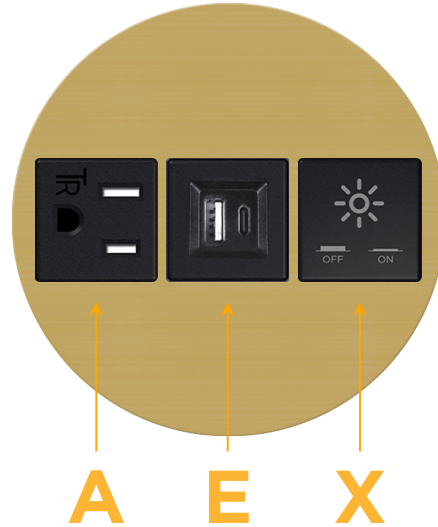

Bezel Finish: **SOLID BRASS BRUSHED**

Custom Finishes Available M-POWER-3T-AEX-BR4RNDB

Features:

Module/Port Options:

- A** Tamper Resistant AC Receptacle
- E** USB-A & USB-C (20W)
- M** Double USB-A (Fast Charging Ports - 18W)
- H** HDMI
- 6** CAT 6
- 12** RJ 12
- X** Switched AC
- Y** 3-Way Switch (Low Voltage)
- V** USB-C (45W High Speed Charging Port)
- S** USB-C (25W High Speed Charging Port)
- R** Switched AC (Rocker Switch)
- D** Dimmer Switch

Plug:

Supplied with Low Profile Flat 45° Angle 120 VAC Plug

Optional Standard Straight 120 VAC Plug

Optional Straight 120 VAC Pass-through Plug

- CLEAN, COMPACT DESIGN
- STREAMLINED
- LOW PROFILE
- SIDE-EXITING CORDS
- PLUG & PLAY
- 6' AC CORD & PLUG (FLAT PLUG STANDARD)
- CUSTOMIZABLE CONFIGURATIONS AND FINISHES
- UL LISTED FOR MOUNTING IN FURNITURE
- 15A

M-POWER-3T

AC POWER & DATA CONNECTIVITY SOLUTION

M-POWER-3T-AEX-BR4RND

Specs:

Modules/Ports:

- A** Tamper Resistant AC Receptacle
- E** USB-A & USB-C (20W)
- X** Switched AC

A E X

Distributed by