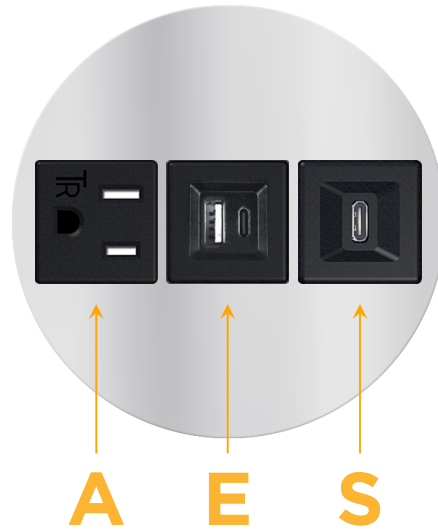

M-POWER-3T

AC POWER & DATA CONNECTIVITY SOLUTION

M-POWER-3T-AES-SS8RNCB

Distributed by

Mormax Company, Inc.

8 Westchester Plaza

Elmsford, NY 10523

914-699-0101

sales@mormax.com

mormax.com

Metro Light & Power's line of power & data solutions offers sophisticated design elements combined with greater ease of installation. Streamlined and low-profile, enhanced by side-exiting cords, our outlets advance the industry with their cutting edge look and feel. We believe flexibility is key, and we provide a variety of mounting options, including the ability to mount in limited spaces. Our outlets are available in many finishes and configurations, in addition to a custom color and finish capability for our clients.

Bezel Finish: **STAINLESS STEEL MIRROR FINISH**

Custom Finishes Available M-POWER-3T-AES-SS8RNCB

Features:

Module/Port Options:

- **A** Tamper Resistant AC Receptacle
- **E** USB-A & USB-C (20W)
- **M** Double USB-A (Fast Charging Ports - 18W)
- **H** HDMI
- **6** CAT 6
- **12** RJ 12
- **X** Switched AC
- **Y** 3-Way Switch (Low Voltage)
- **V** USB-C (45W High Speed Charging Port)
- **S** USB-C (25W High Speed Charging Port)
- **R** Switched AC (Rocker Switch)
- **D** Dimmer Switch

Plug:

Supplied with Low Profile Flat 45° Angle 120 VAC Plug

Optional Standard Straight 120 VAC Plug

Optional Straight 120 VAC Pass-through Plug

- CLEAN, COMPACT DESIGN
- STREAMLINED
- LOW PROFILE
- SIDE-EXITING CORDS
- PLUG & PLAY
- 6' AC CORD & PLUG (FLAT PLUG STANDARD)
- CUSTOMIZABLE CONFIGURATIONS AND FINISHES
- UL LISTED FOR MOUNTING IN FURNITURE
- 15A