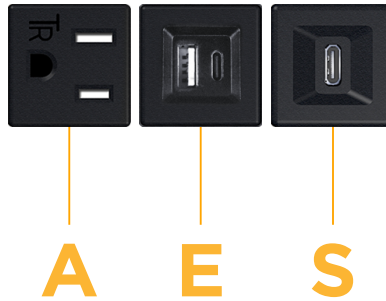

M-POWER-3T

AC POWER & DATA CONNECTIVITY SOLUTION

M-POWER-3T-AES-SS4RNDB

Distributed by

Mormax Company, Inc.

8 Westchester Plaza

Elmsford, NY 10523

914-699-0101

sales@mormax.com

mormax.com

Metro Light & Power's line of power & data solutions offers sophisticated design elements combined with greater ease of installation. Streamlined and low-profile, enhanced by side-exiting cords, our outlets advance the industry with their cutting edge look and feel. We believe flexibility is key, and we provide a variety of mounting options, including the ability to mount in limited spaces. Our outlets are available in many finishes and configurations, in addition to a custom color and finish capability for our clients.

Bezel Finish: **BRUSHED STAINLESS (ABS)**

Custom Finishes Available M-POWER-3T-AES-SS4RNDB

Features:

Module/Port Options:

- **A** Tamper Resistant AC Receptacle
- **E** USB-A & USB-C (20W)
- **M** Double USB-A (Fast Charging Ports - 18W)
- **H** HDMI
- **6** CAT 6
- **12** RJ 12
- **X** Switched AC
- **Y** 3-Way Switch (Low Voltage)
- **V** USB-C (45W High Speed Charging Port)
- **S** USB-C (25W High Speed Charging Port)
- **R** Switched AC (Rocker Switch)
- **D** Dimmer Switch

Plug:

- Supplied with Low Profile Flat 45° Angle 120 VAC Plug
- Optional Standard Straight 120 VAC Plug
- Optional Straight 120 VAC Pass-through Plug

- CLEAN, COMPACT DESIGN
- STREAMLINED
- LOW PROFILE
- SIDE-EXITING CORDS
- PLUG & PLAY
- 6' AC CORD & PLUG (FLAT PLUG STANDARD)
- CUSTOMIZABLE CONFIGURATIONS AND FINISHES
- UL LISTED FOR MOUNTING IN FURNITURE
- 15A