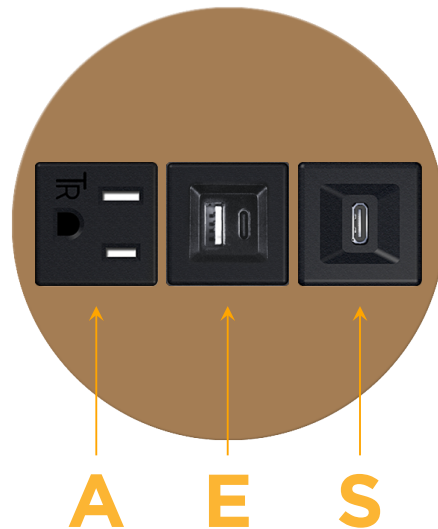

M-POWER-3T

AC POWER & DATA CONNECTIVITY SOLUTION

M-POWER-3T-AES-BZRND

Distributed by

Mormax Company, Inc.

8 Westchester Plaza

Elmsford, NY 10523

914-699-0101

sales@mormax.com

mormax.com

Metro Light & Power's line of power & data solutions offers sophisticated design elements combined with greater ease of installation. Streamlined and low-profile, enhanced by side-exiting cords, our outlets advance the industry with their cutting edge look and feel. We believe flexibility is key, and we provide a variety of mounting options, including the ability to mount in limited spaces. Our outlets are available in many finishes and configurations, in addition to a custom color and finish capability for our clients.

Bezel Finish: **SOLID BRONZE**

Custom Finishes Available M-POWER-3T-AES-BZRND

Features:

Module/Port Options:

- **A** Tamper Resistant AC Receptacle
- **E** USB-A & USB-C (20W)
- **M** Double USB-A (Fast Charging Ports - 18W)
- **H** HDMI
- **6** CAT 6
- **12** RJ 12
- **X** Switched AC
- **Y** 3-Way Switch (Low Voltage)
- **V** USB-C (45W High Speed Charging Port)
- **S** USB-C (25W High Speed Charging Port)
- **R** Switched AC (Rocker Switch)
- **D** Dimmer Switch

Plug:

Supplied with Low Profile Flat 45° Angle 120 VAC Plug

Optional Standard Straight 120 VAC Plug

Optional Straight 120 VAC Pass-through Plug

- CLEAN, COMPACT DESIGN
- STREAMLINED
- LOW PROFILE
- SIDE-EXITING CORDS
- PLUG & PLAY
- 6' AC CORD & PLUG (FLAT PLUG STANDARD)
- CUSTOMIZABLE CONFIGURATIONS AND FINISHES
- UL LISTED FOR MOUNTING IN FURNITURE
- 15A