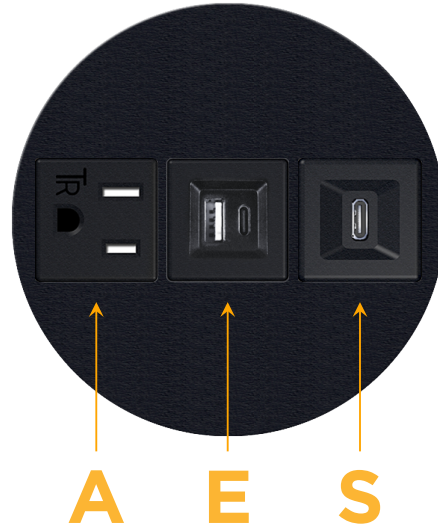

M-POWER-3T

AC POWER & DATA CONNECTIVITY SOLUTION

M-POWER-3T-AES-BRNSDB

Distributed by

Mormax Company, Inc.

8 Westchester Plaza

Elmsford, NY 10523

914-699-0101

sales@mormax.com

mormax.com

Metro Light & Power's line of power & data solutions offers sophisticated design elements combined with greater ease of installation. Streamlined and low-profile, enhanced by side-exiting cords, our outlets advance the industry with their cutting edge look and feel. We believe flexibility is key, and we provide a variety of mounting options, including the ability to mount in limited spaces. Our outlets are available in many finishes and configurations, in addition to a custom color and finish capability for our clients.

Bezel Finish: **BLACK (ZINC/STEEL)**

Custom Finishes Available M-POWER-3T-AES-BRNSDB

Features:

Module/Port Options:

- **A** Tamper Resistant AC Receptacle
- **E** USB-A & USB-C (20W)
- **M** Double USB-A (Fast Charging Ports - 18W)
- **H** HDMI
- **6** CAT 6
- **12** RJ 12
- **X** Switched AC
- **Y** 3-Way Switch (Low Voltage)
- **V** USB-C (45W High Speed Charging Port)
- **S** USB-C (25W High Speed Charging Port)
- **R** Switched AC (Rocker Switch)
- **D** Dimmer Switch

Plug:

Supplied with Low Profile Flat 45° Angle 120 VAC Plug

Optional Standard Straight 120 VAC Plug

Optional Straight 120 VAC Pass-through Plug

- CLEAN, COMPACT DESIGN
- STREAMLINED
- LOW PROFILE
- SIDE-EXITING CORDS
- PLUG & PLAY
- 6' AC CORD & PLUG (FLAT PLUG STANDARD)
- CUSTOMIZABLE CONFIGURATIONS AND FINISHES
- UL LISTED FOR MOUNTING IN FURNITURE
- 15A