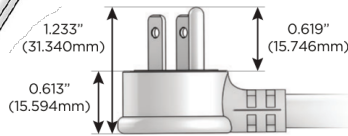

Mormax Company, Inc.

8 Westchester Plaza

Elmsford, NY 10523

914-699-0101

sales@mormax.com

mormax.com

A E S