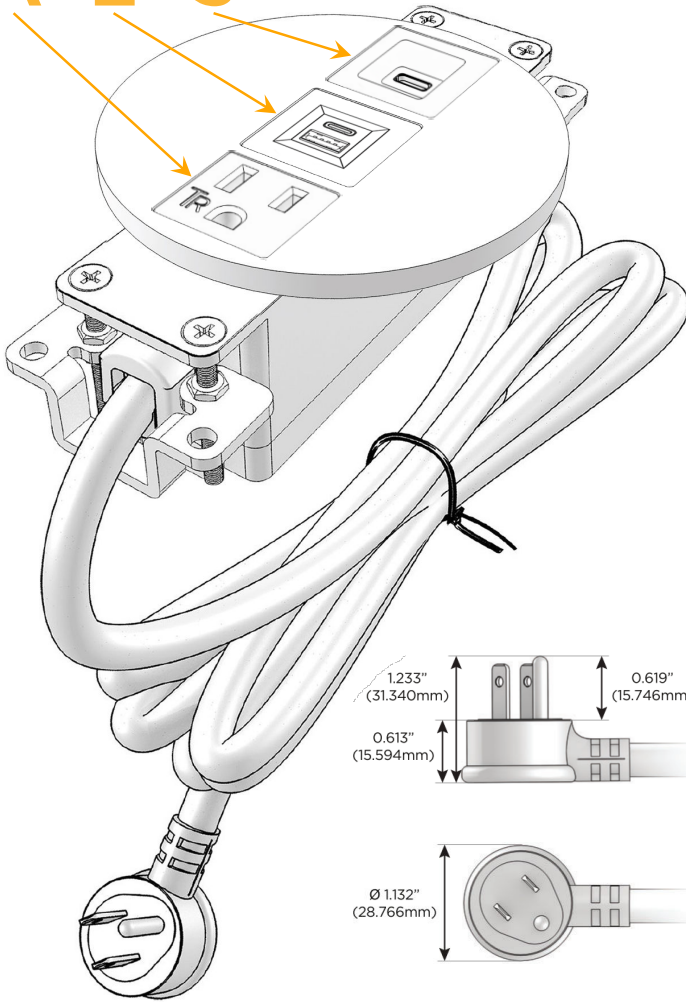

M-POWER-3T

AC POWER & DATA CONNECTIVITY SOLUTION

M-POWER-3T-AES-BRNSDB

Specs:

Modules/Ports:

- **A** Tamper Resistant AC Receptacle
- **E** USB-A & USB-C (20W)
- **S** USB-C (25W High Speed Charging Port)

Distributed by

Mormax Company, Inc.

8 Westchester Plaza

Elmsford, NY 10523

914-699-0101

sales@mormax.com

mormax.com

A E S