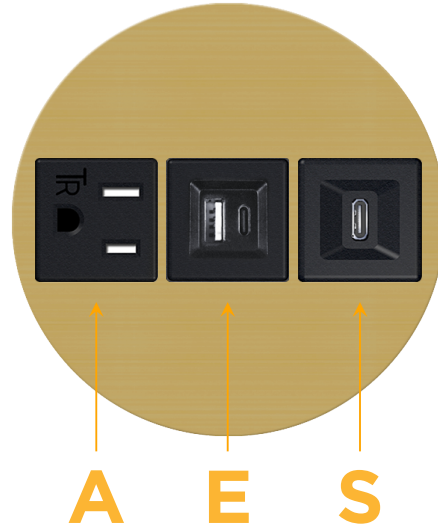

M-POWER-3T

AC POWER & DATA CONNECTIVITY SOLUTION

M-POWER-3T-AES-BR4RNDB

Distributed by

Mormax Company, Inc.

8 Westchester Plaza

Elmsford, NY 10523

914-699-0101

sales@mormax.com

mormax.com

Metro Light & Power's line of power & data solutions offers sophisticated design elements combined with greater ease of installation. Streamlined and low-profile, enhanced by side-exiting cords, our outlets advance the industry with their cutting edge look and feel. We believe flexibility is key, and we provide a variety of mounting options, including the ability to mount in limited spaces. Our outlets are available in many finishes and configurations, in addition to a custom color and finish capability for our clients.

Bezel Finish: **SOLID BRASS BRUSHED**

Custom Finishes Available M-POWER-3T-AES-BR4RNDB

Features:

Module/Port Options:

- **A** Tamper Resistant AC Receptacle
- **E** USB-A & USB-C (20W)
- **M** Double USB-A (Fast Charging Ports - 18W)
- **H** HDMI
- **6** CAT 6
- **12** RJ 12
- **X** Switched AC
- **Y** 3-Way Switch (Low Voltage)
- **V** USB-C (45W High Speed Charging Port)
- **S** USB-C (25W High Speed Charging Port)
- **R** Switched AC (Rocker Switch)
- **D** Dimmer Switch

Plug:

Supplied with Low Profile Flat 45° Angle 120 VAC Plug

Optional Standard Straight 120 VAC Plug

Optional Straight 120 VAC Pass-through Plug

- CLEAN, COMPACT DESIGN
- STREAMLINED
- LOW PROFILE
- SIDE-EXITING CORDS
- PLUG & PLAY
- 6' AC CORD & PLUG (FLAT PLUG STANDARD)
- CUSTOMIZABLE CONFIGURATIONS AND FINISHES
- UL LISTED FOR MOUNTING IN FURNITURE
- 15A