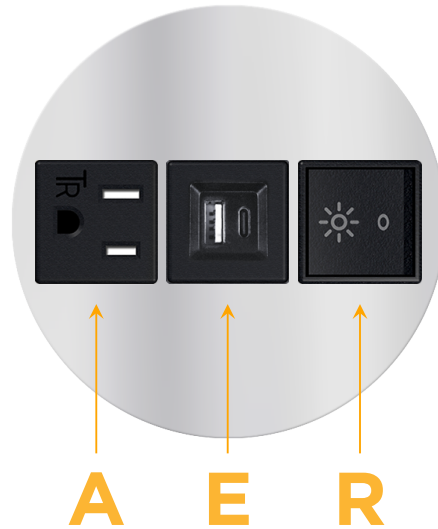

M-POWER-3T

AC POWER & DATA CONNECTIVITY SOLUTION

M-POWER-3T-AER-SS8RND8

Distributed by

Mormax Company, Inc.

8 Westchester Plaza

Elmsford, NY 10523

914-699-0101

sales@mormax.com

mormax.com

Metro Light & Power's line of power & data solutions offers sophisticated design elements combined with greater ease of installation. Streamlined and low-profile, enhanced by side-exiting cords, our outlets advance the industry with their cutting edge look and feel. We believe flexibility is key, and we provide a variety of mounting options, including the ability to mount in limited spaces. Our outlets are available in many finishes and configurations, in addition to a custom color and finish capability for our clients.

Bezel Finish: **STAINLESS STEEL MIRROR FINISH**

Custom Finishes Available M-POWER-3T-AER-SS8RND8

Features:

Module/Port Options:

- **A** Tamper Resistant AC Receptacle
- **E** USB-A & USB-C (20W)
- **M** Double USB-A (Fast Charging Ports - 18W)
- **H** HDMI
- **6** CAT 6
- **12** RJ 12
- **X** Switched AC
- **Y** 3-Way Switch (Low Voltage)
- **V** USB-C (45W High Speed Charging Port)
- **S** USB-C (25W High Speed Charging Port)
- **R** Switched AC (Rocker Switch)
- **D** Dimmer Switch

Plug:

Supplied with Low Profile Flat 45° Angle 120 VAC Plug

Optional Standard Straight 120 VAC Plug

Optional Straight 120 VAC Pass-through Plug

- CLEAN, COMPACT DESIGN
- STREAMLINED
- LOW PROFILE
- SIDE-EXITING CORDS
- PLUG & PLAY
- 6' AC CORD & PLUG (FLAT PLUG STANDARD)
- CUSTOMIZABLE CONFIGURATIONS AND FINISHES
- UL LISTED FOR MOUNTING IN FURNITURE
- 15A