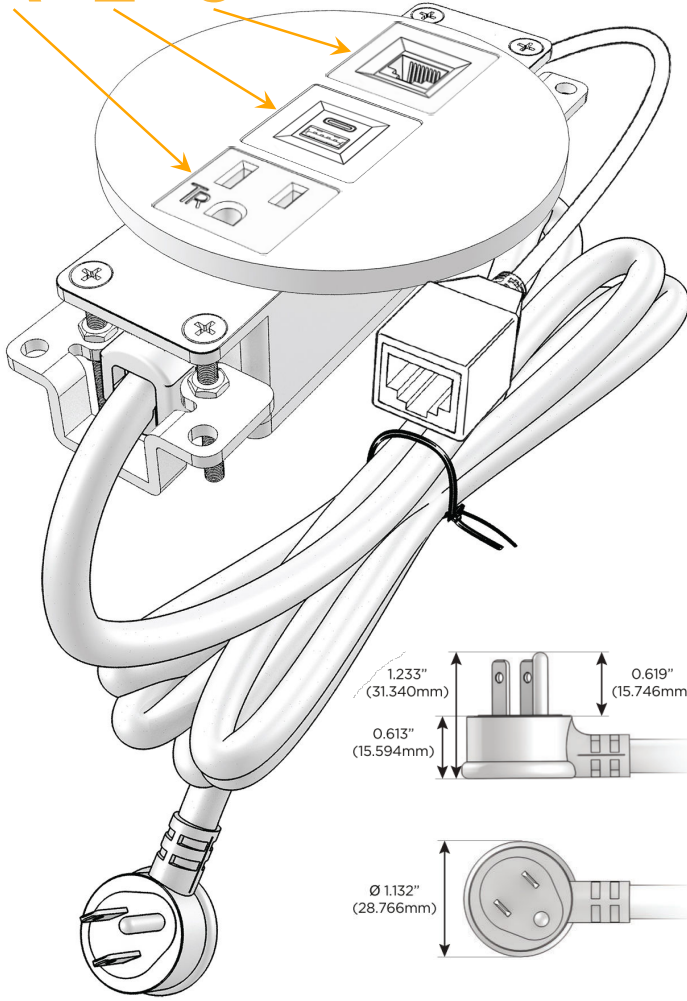

M-POWER-3T

AC POWER & DATA CONNECTIVITY SOLUTION

M-POWER-3T-AE6-S3RND5B

Specs:

Modules/Ports:

- **A** Tamper Resistant AC Receptacle
- **E** USB-A & USB-C (20W)
- **6** CAT 6

Distributed by

Mormax Company, Inc.

8 Westchester Plaza

Elmsford, NY 10523

914-699-0101

sales@mormax.com

mormax.com

A E 6