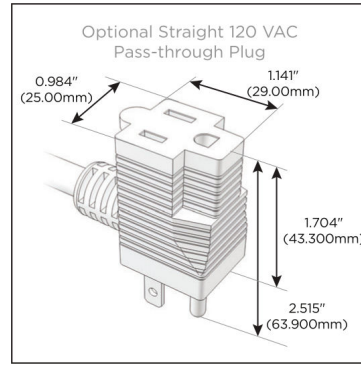

M-POWER-3T

AC POWER & DATA CONNECTIVITY SOLUTION

M-POWER-3T-AE6-S3RND5B

Specs:

Modules/Ports:

- **A** Tamper Resistant AC Receptacle
- **E** USB-A & USB-C (20W)
- **6** CAT 6

Distributed by

Mormax Company, Inc.

8 Westchester Plaza

Elmsford, NY 10523

914-699-0101

sales@mormax.com

mormax.com

A E 6