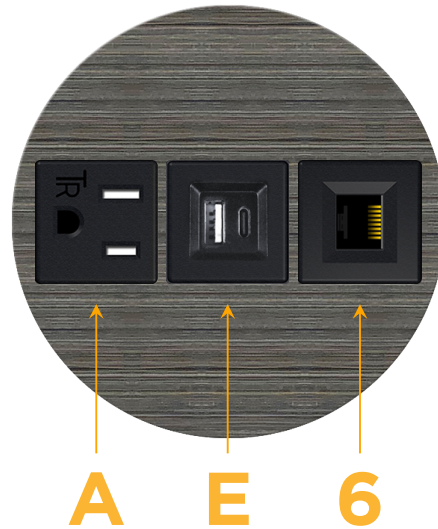

M-POWER-3T

AC POWER & DATA CONNECTIVITY SOLUTION

M-POWER-3T-AE6-S3RND5B

Distributed by

Mormax Company, Inc.

8 Westchester Plaza

Elmsford, NY 10523

914-699-0101

sales@mormax.com

mormax.com

Metro Light & Power's line of power & data solutions offers sophisticated design elements combined with greater ease of installation. Streamlined and low-profile, enhanced by side-exiting cords, our outlets advance the industry with their cutting edge look and feel. We believe flexibility is key, and we provide a variety of mounting options, including the ability to mount in limited spaces. Our outlets are available in many finishes and configurations, in addition to a custom color and finish capability for our clients.

Bezel Finish: **GUNMETAL (ZINC/STEEL)**

Custom Finishes Available M-POWER-3T-AE6-S3RND5B

Features:

Module/Port Options:

- **A** Tamper Resistant AC Receptacle
- **E** USB-A & USB-C (20W)
- **M** Double USB-A (Fast Charging Ports - 18W)
- **H** HDMI
- **6** CAT 6
- **12** RJ 12
- **X** Switched AC
- **Y** 3-Way Switch (Low Voltage)
- **V** USB-C (45W High Speed Charging Port)
- **S** USB-C (25W High Speed Charging Port)
- **R** Switched AC (Rocker Switch)
- **D** Dimmer Switch

Plug:

Supplied with Low Profile Flat 45° Angle 120 VAC Plug

Optional Standard Straight 120 VAC Plug

Optional Straight 120 VAC Pass-through Plug

- CLEAN, COMPACT DESIGN
- STREAMLINED
- LOW PROFILE
- SIDE-EXITING CORDS
- PLUG & PLAY
- 6' AC CORD & PLUG (FLAT PLUG STANDARD)
- CUSTOMIZABLE CONFIGURATIONS AND FINISHES
- UL LISTED FOR MOUNTING IN FURNITURE
- 15A