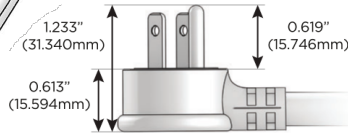

Mormax Company, Inc.

8 Westchester Plaza

Elmsford, NY 10523

914-699-0101

sales@mormax.com

mormax.com

A E 6