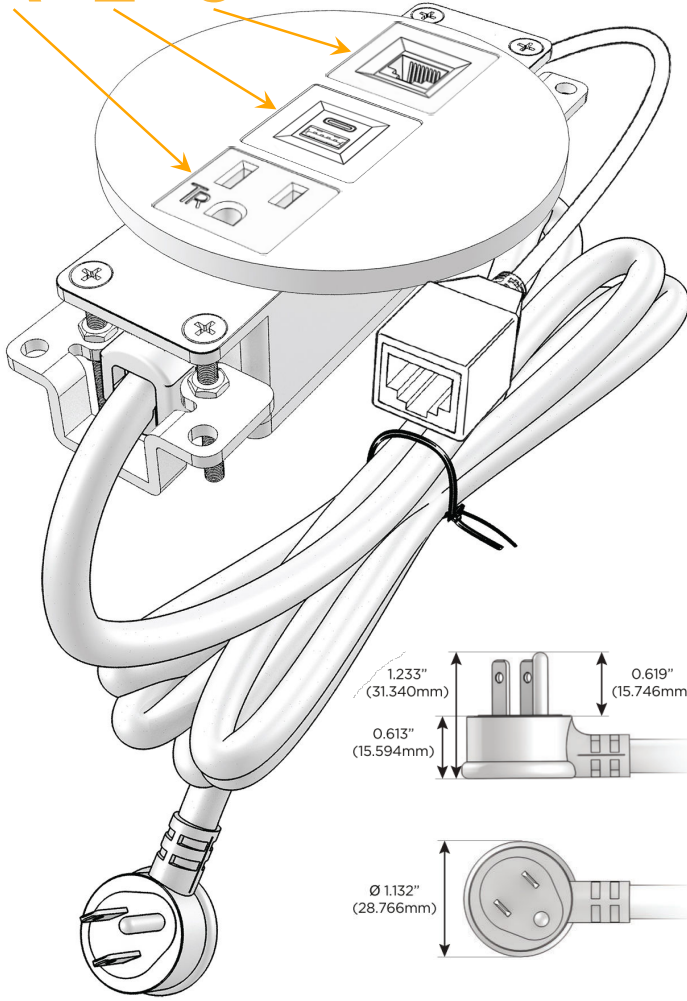

M-POWER-3T

AC POWER & DATA CONNECTIVITY SOLUTION

M-POWER-3T-AE6-BZRND5B

Specs:

Modules/Ports:

- **A** Tamper Resistant AC Receptacle
- **E** USB-A & USB-C (20W)
- **6** CAT 6

Distributed by

Mormax Company, Inc.

8 Westchester Plaza

Elmsford, NY 10523

914-699-0101

sales@mormax.com

mormax.com

A E 6