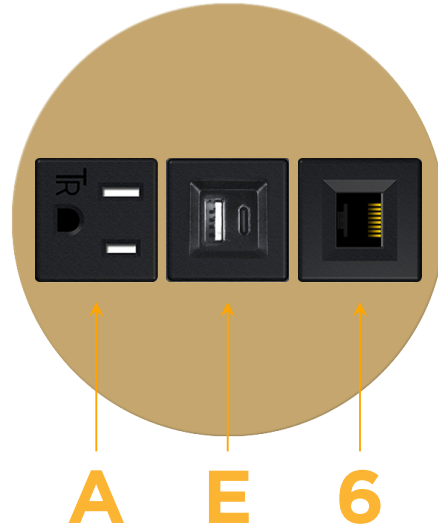

M-POWER-3T

AC POWER & DATA CONNECTIVITY SOLUTION

M-POWER-3T-AE6-BZRND5B

Distributed by

Mormax Company, Inc.

8 Westchester Plaza

Elmsford, NY 10523

914-699-0101

sales@mormax.com

mormax.com

Metro Light & Power's line of power & data solutions offers sophisticated design elements combined with greater ease of installation. Streamlined and low-profile, enhanced by side-exiting cords, our outlets advance the industry with their cutting edge look and feel. We believe flexibility is key, and we provide a variety of mounting options, including the ability to mount in limited spaces. Our outlets are available in many finishes and configurations, in addition to a custom color and finish capability for our clients.

Bezel Finish: **STANDARD BRONZE (ZINC/STEEL)**

Custom Finishes Available M-POWER-3T-AE6-BZRND5B

Features:

Module/Port Options:

- **A** Tamper Resistant AC Receptacle
- **E** USB-A & USB-C (20W)
- **M** Double USB-A (Fast Charging Ports - 18W)
- **H** HDMI
- **6** CAT 6
- **12** RJ 12
- **X** Switched AC
- **Y** 3-Way Switch (Low Voltage)
- **V** USB-C (45W High Speed Charging Port)
- **S** USB-C (25W High Speed Charging Port)
- **R** Switched AC (Rocker Switch)
- **D** Dimmer Switch

Plug:

Supplied with Low Profile Flat 45° Angle 120 VAC Plug

Optional Standard Straight 120 VAC Plug

Optional Straight 120 VAC Pass-through Plug

- CLEAN, COMPACT DESIGN
- STREAMLINED
- LOW PROFILE
- SIDE-EXITING CORDS
- PLUG & PLAY
- 6' AC CORD & PLUG (FLAT PLUG STANDARD)
- CUSTOMIZABLE CONFIGURATIONS AND FINISHES
- UL LISTED FOR MOUNTING IN FURNITURE
- 15A