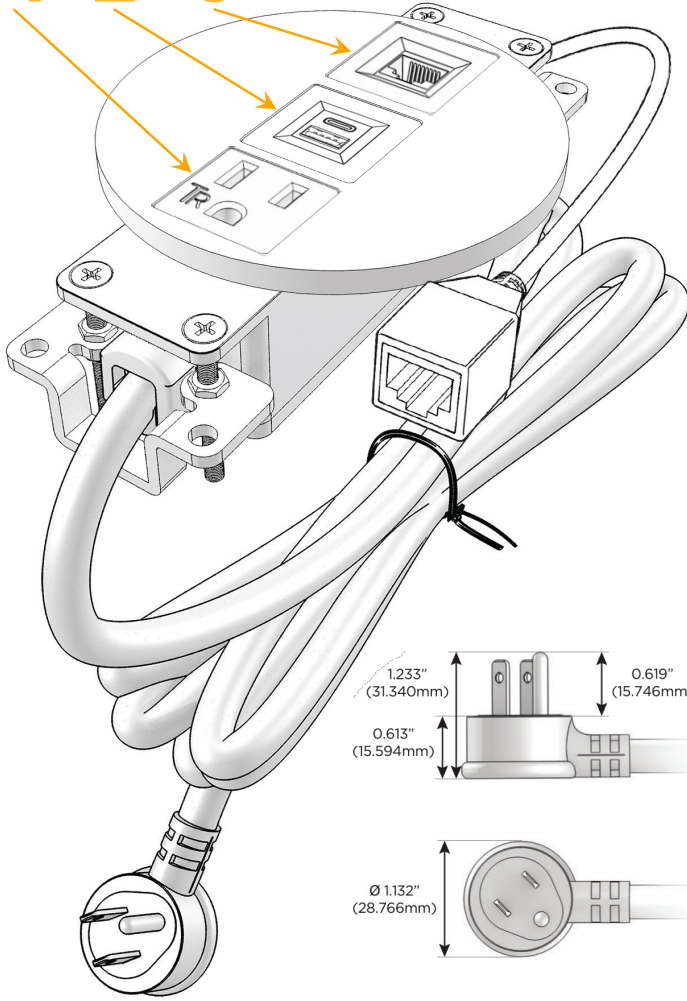

M-POWER-3T

AC POWER & DATA CONNECTIVITY SOLUTION

M-POWER-3T-AE6-BZ4RND

Specs:

Modules/Ports:

- **A** Tamper Resistant AC Receptacle
- **E** USB-A & USB-C (20W)
- **6** CAT 6

Distributed by

Mormax Company, Inc.

8 Westchester Plaza

Elmsford, NY 10523

914-699-0101

sales@mormax.com

mormax.com

A E 6