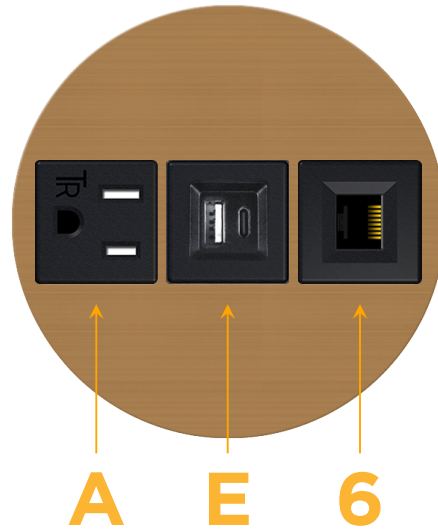

M-POWER-3T

AC POWER & DATA CONNECTIVITY SOLUTION

M-POWER-3T-AE6-BZ4RNCB

Distributed by

Mormax Company, Inc.

8 Westchester Plaza

Elmsford, NY 10523

914-699-0101

sales@mormax.com

mormax.com

Metro Light & Power's line of power & data solutions offers sophisticated design elements combined with greater ease of installation. Streamlined and low-profile, enhanced by side-exiting cords, our outlets advance the industry with their cutting edge look and feel. We believe flexibility is key, and we provide a variety of mounting options, including the ability to mount in limited spaces. Our outlets are available in many finishes and configurations, in addition to a custom color and finish capability for our clients.

Bezel Finish: **SOLID BRONZE BRUSHED**

Custom Finishes Available M-POWER-3T-AE6-BZ4RNCB

Features:

Module/Port Options:

- **A** Tamper Resistant AC Receptacle
- **E** USB-A & USB-C (20W)
- **M** Double USB-A (Fast Charging Ports - 18W)
- **H** HDMI
- **6** CAT 6
- **12** RJ 12
- **X** Switched AC
- **Y** 3-Way Switch (Low Voltage)
- **V** USB-C (45W High Speed Charging Port)
- **S** USB-C (25W High Speed Charging Port)
- **R** Switched AC (Rocker Switch)
- **D** Dimmer Switch

Plug:

Supplied with Low Profile Flat 45° Angle 120 VAC Plug

Optional Standard Straight 120 VAC Plug

Optional Straight 120 VAC Pass-through Plug

- CLEAN, COMPACT DESIGN
- STREAMLINED
- LOW PROFILE
- SIDE-EXITING CORDS
- PLUG & PLAY
- 6' AC CORD & PLUG (FLAT PLUG STANDARD)
- CUSTOMIZABLE CONFIGURATIONS AND FINISHES
- UL LISTED FOR MOUNTING IN FURNITURE
- 15A